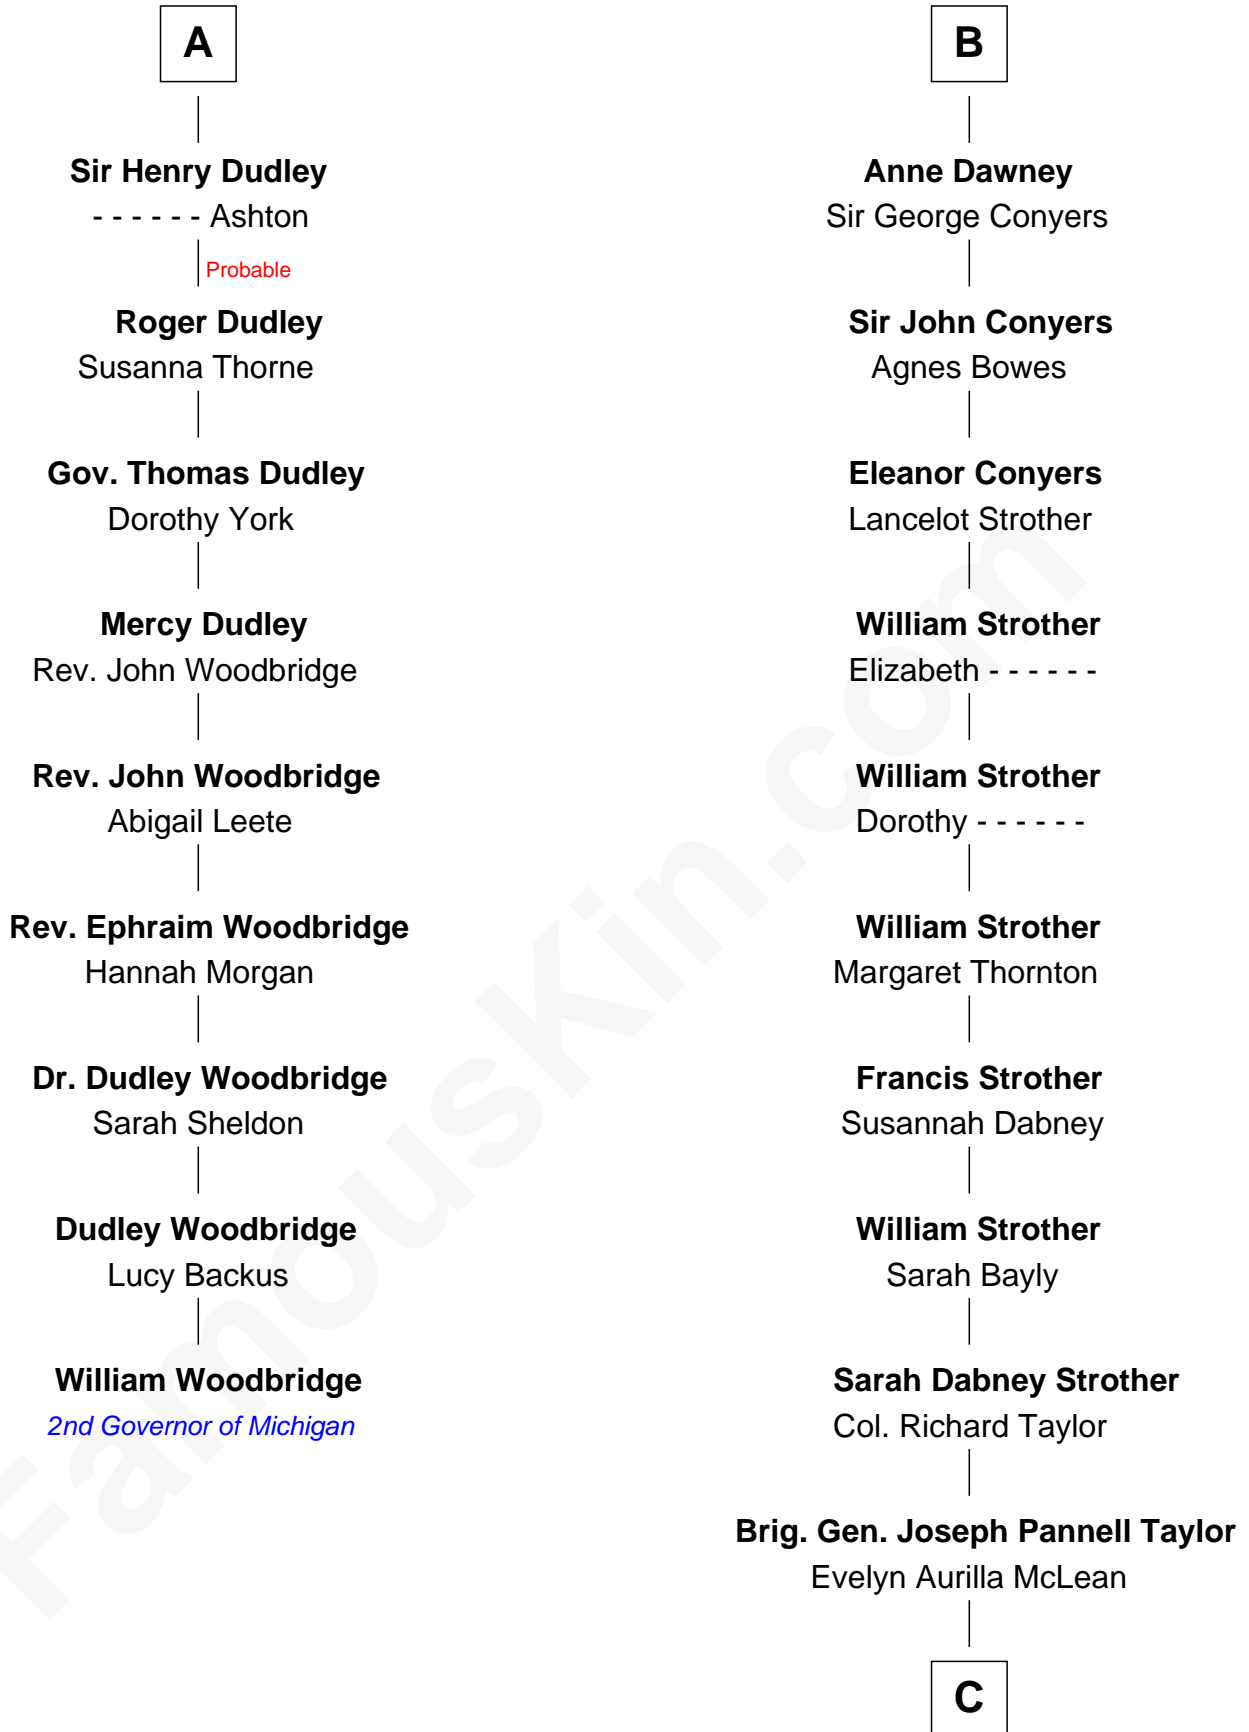

**FamousKin.com**  
**Relationship Chart of**  
**William Woodbridge**  
*2nd Governor of Michigan*

15th cousin 6 times removed of

**Parker Stevenson**  
*TV and Movie Actor*

**C**

**Col. Joseph Hancock Taylor**

Mary Montgomery Meigs

**Evelyn Taylor**

Eli Kirk Price

**Philip Price**

Sarah Meade Harrison

**Sarah Meade Price**

Richard Stevenson Parker

**Parker Stevenson**