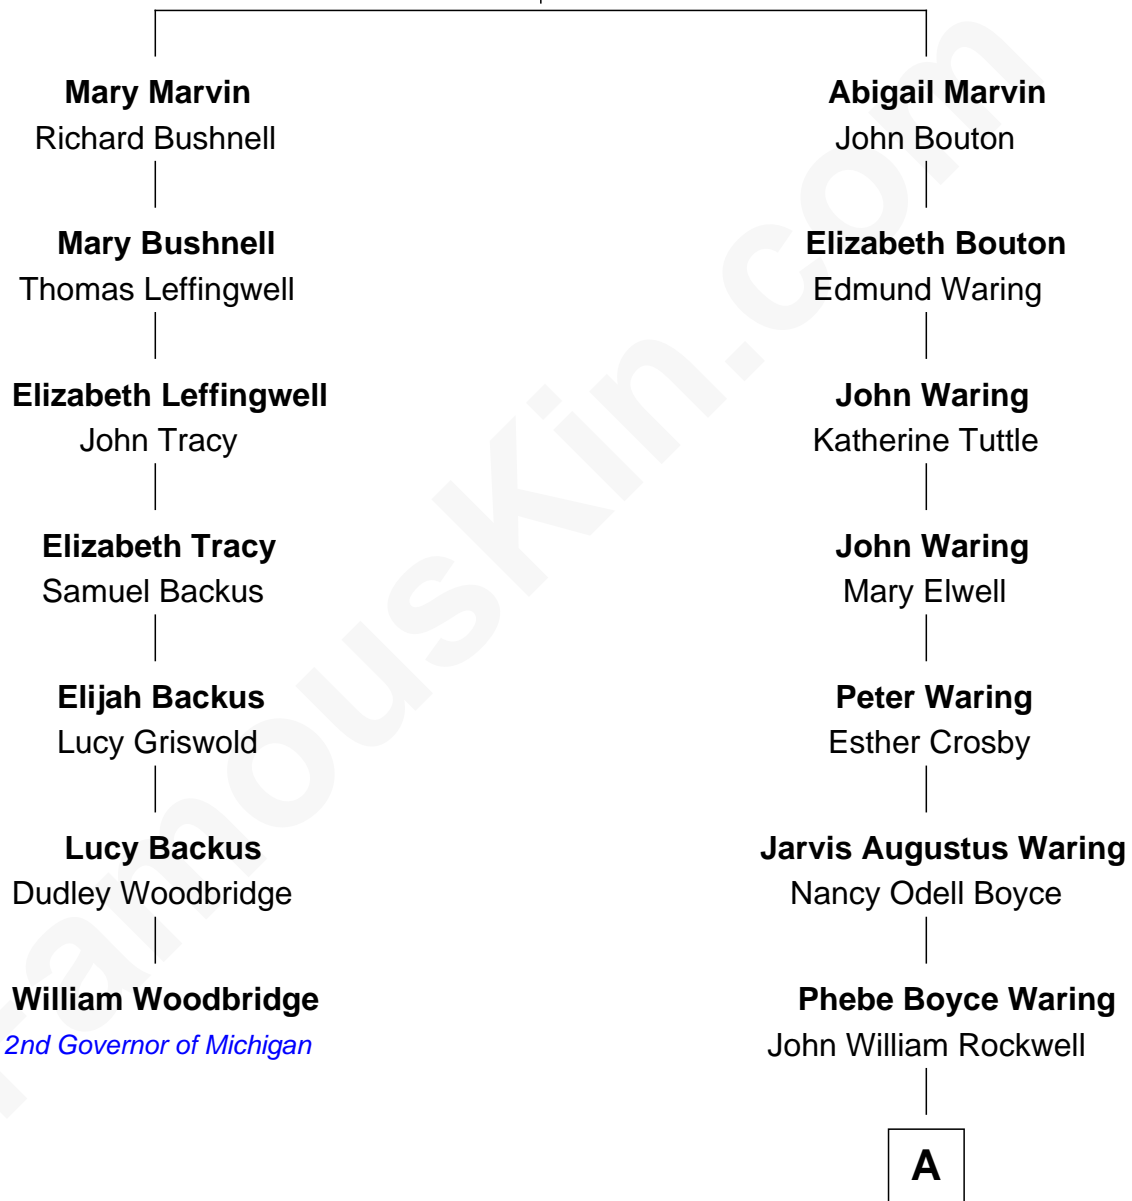

FamousKin.com Relationship Chart of

William Woodbridge
2nd Governor of Michigan

6th cousin 2 times removed of

Norman Rockwell
American Artist

Matthew Marvin
Elizabeth - - - - -

A

—
Jarvis Waring Rockwell

Anne Mary Hill

—
Norman Rockwell

American Artist

FamousKin.com