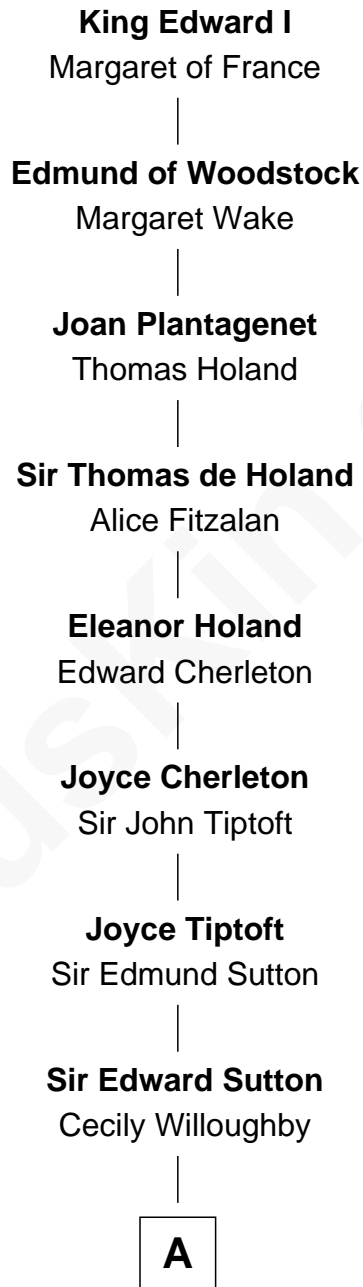

# FamousKin.com Relationship Chart of

**William Woodbridge**  
*2nd Governor of Michigan*

15th Great-grandson of

**King Edward I**  
*King of England*

**A**

—  
**Sir John Sutton**

Cecily Grey

—  
**Sir Henry Dudley**

----- Ashton

| Probable

**Roger Dudley**

Susanna Thorne

—  
**Gov. Thomas Dudley**

Dorothy York

—  
**Mercy Dudley**

Rev. John Woodbridge