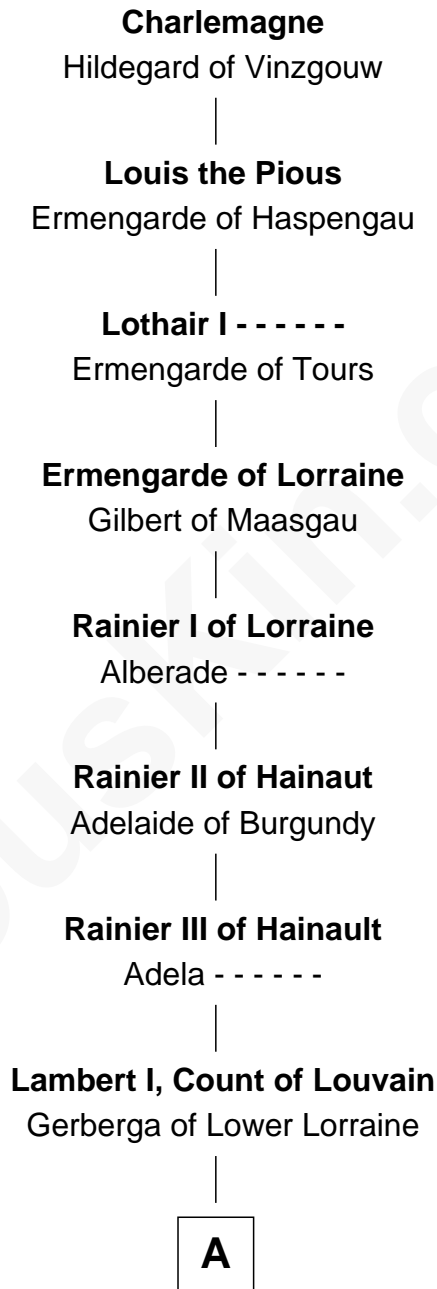

FamousKin.com Relationship Chart of

William Woodbridge
2nd Governor of Michigan

31st Great-grandson of

Charlemagne
King of the Franks

A

Lambert II, Count of Louvain

Oda of Lorraine

Henry II, Count of Louvain

Adela of Orthen

Gottfried I, Count of Louvain

Ide de Chiny

Godfrey II, Count of Louvain

Luitgarde of Sulzbach

Godfrey III, Count of Louvain

Marguerite of Limbourg

Henry I, Duke of Brabant