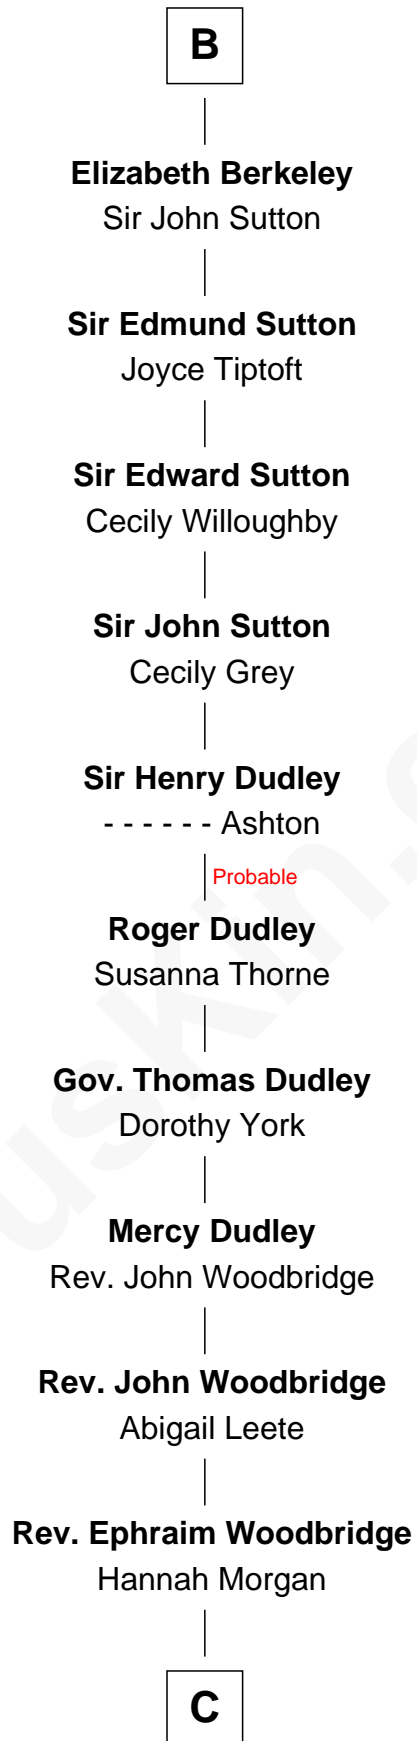

FamousKin.com Relationship Chart of

William Woodbridge
2nd Governor of Michigan

28th Great-grandson of

Alfred the Great
King of the Anglo-Saxons

A

Henry I, King of England

Maud of Scotland

Maud of England

Geoffrey Plantagenet

Henry II, King of England

Eleanor of Aquitaine

John, King of England

----- De Warenne

Sir Richard FitzRoy

Rose de Dover

Isabel de Dover

Sir Maurice de Berkeley

Sir Thomas de Berkeley

Joan de Ferrers

Sir Maurice de Berkeley

Eve la Zouche

Thomas de Berkeley

Katherine de Clyvedon

Sir John Berkeley

Elizabeth Betteshorne

B

C

Dr. Dudley Woodbridge

Sarah Sheldon

Dudley Woodbridge

Lucy Backus

William Woodbridge