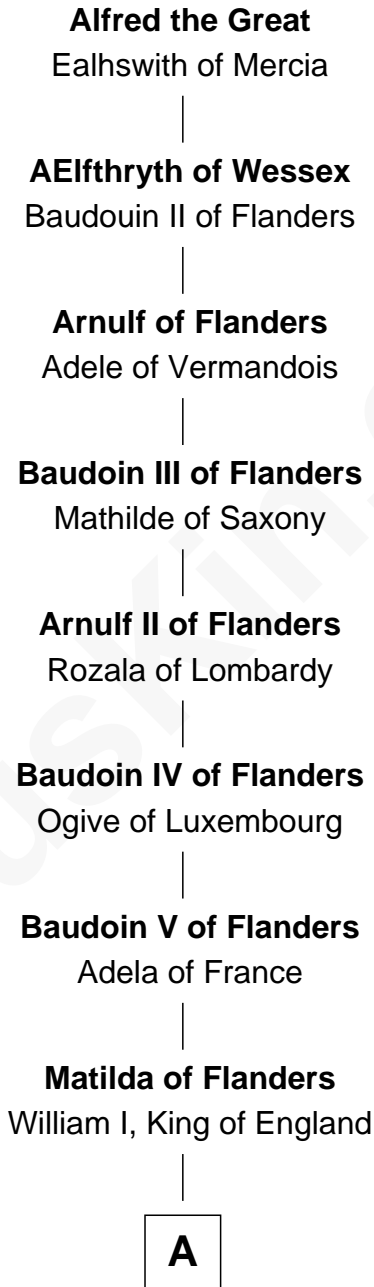

FamousKin.com Relationship Chart of

William Woodbridge
2nd Governor of Michigan

28th Great-grandson of

Alfred the Great
King of the Anglo-Saxons

A

Henry I, King of England

Maud of Scotland

Maud of England

Geoffrey Plantagenet

Henry II, King of England

Eleanor of Aquitaine

John, King of England

----- De Warenne

Sir Richard FitzRoy

Rose de Dover

Isabel de Dover