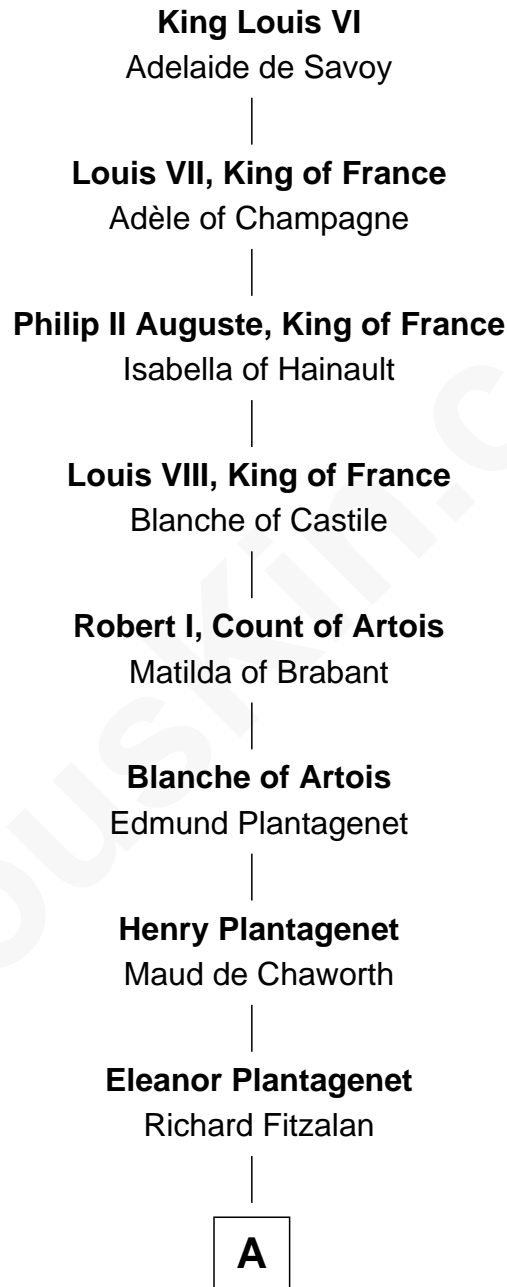

FamousKin.com Relationship Chart of

William Woodbridge
2nd Governor of Michigan

20th Great-grandson of

King Louis VI
King of France

A

Alice Fitzalan
Sir Thomas de Holand

Eleanor Holand
Edward Cherleton

Joyce Cherleton
Sir John Tiptoft

Joyce Tiptoft
Sir Edmund Sutton

Sir Edward Sutton
Cecily Willoughby

Sir John Sutton
Cecily Grey

Sir Henry Dudley
----- Ashton

Probable

Roger Dudley
Susanna Thorne

Gov. Thomas Dudley
Dorothy York

Mercy Dudley
Rev. John Woodbridge

Dudley Woodbridge

Lucy Backus

William Woodbridge

2nd Governor of Michigan

FamousKin.com