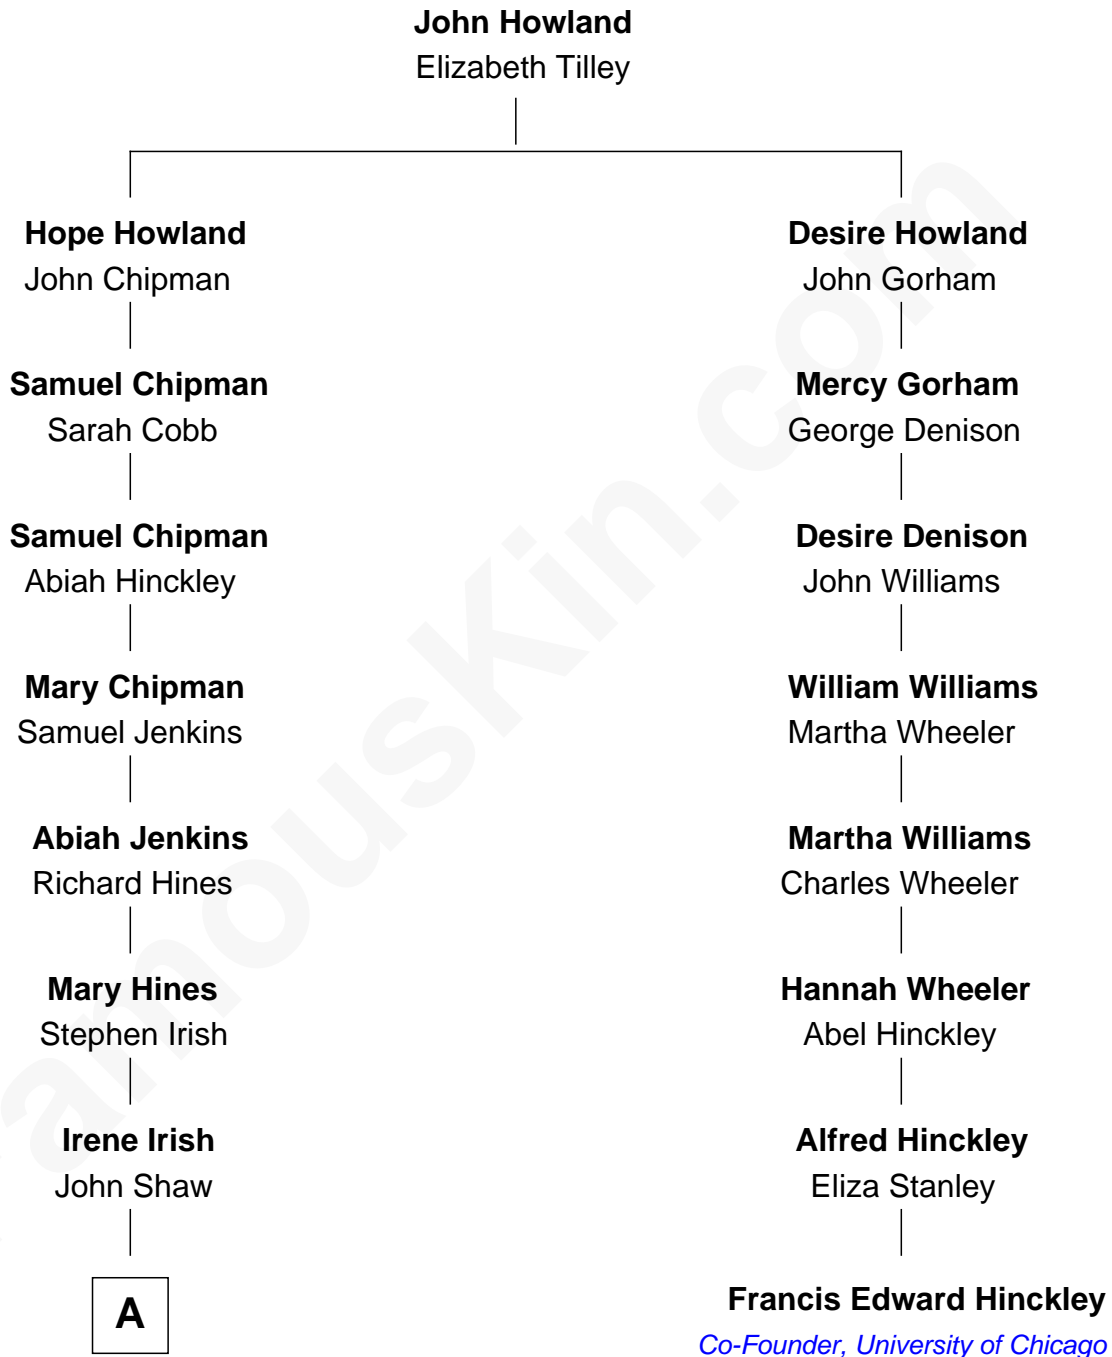

FamousKin.com

Relationship Chart of

Alan Taylor

Historian and Pulitzer Prize Author

7th cousin 3 times removed of

Francis Edward Hinckley

Co-Founder, University of Chicago

University of Chicago

A

—
Jotham Shaw
Lora Etta Green

—
Nellie R. Shaw
Ruel E. Taylor

—
Ruel Edward Taylor
Virginia Ruth Craig

—
Alan Taylor
Historian and Author

FamousKin.com