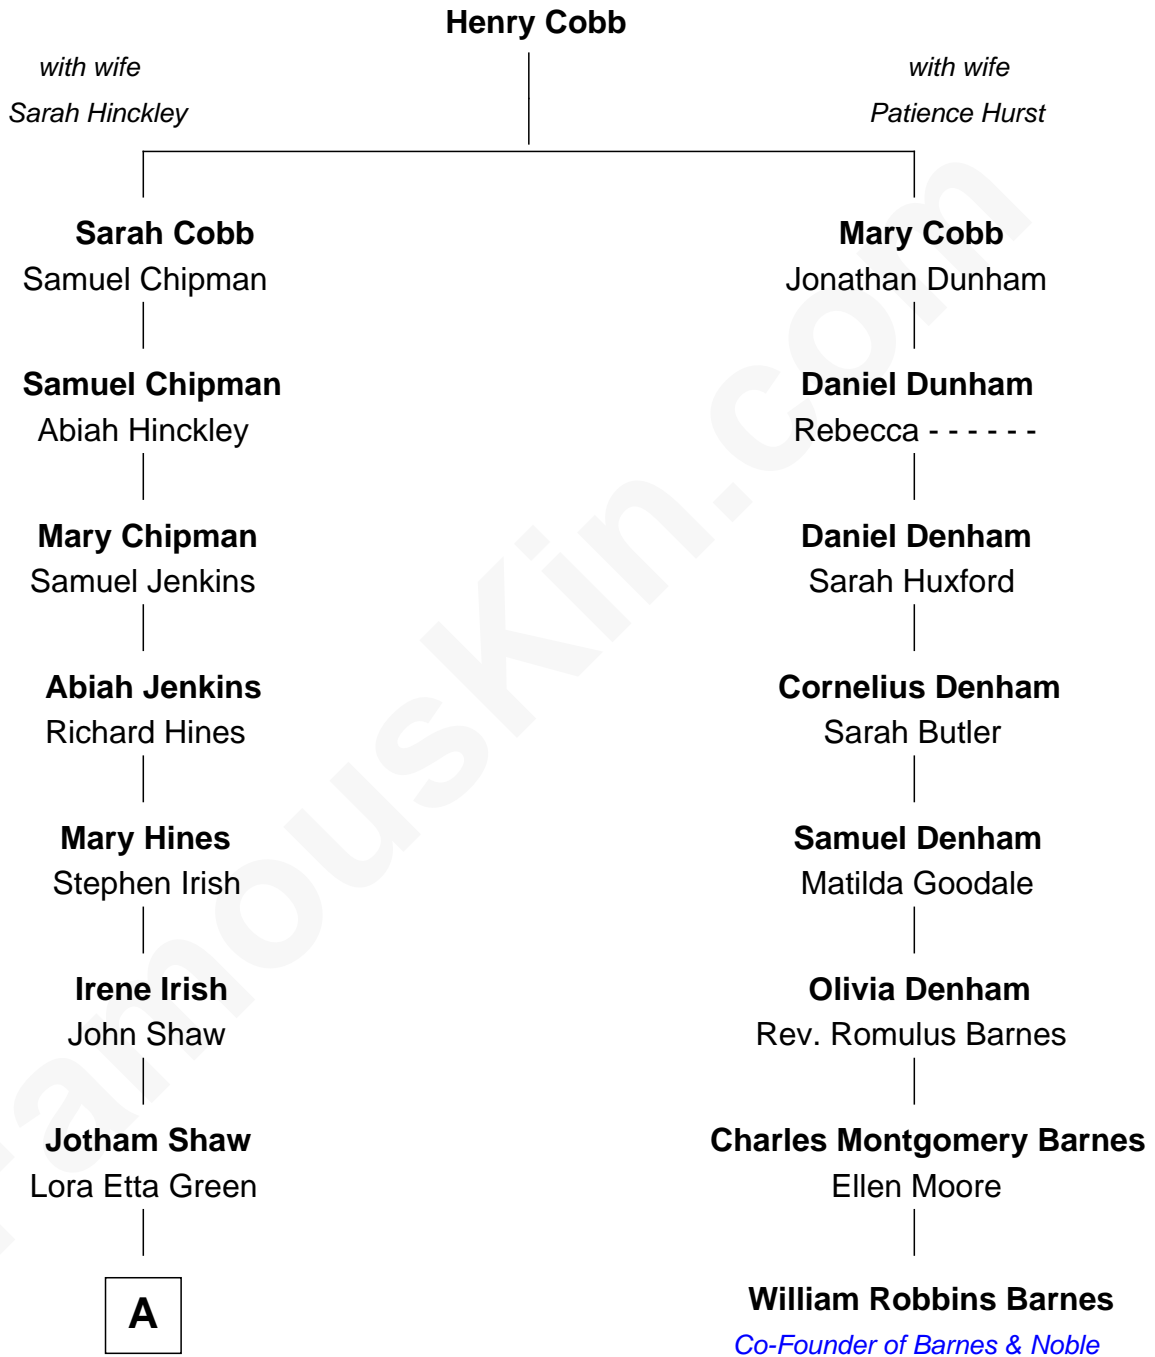

## Relationship Chart of

### Alan Taylor

Historian and Pulitzer Prize Author

7th cousin 2 times removed of

**William Robbins Barnes**

Co-Founder of Barnes & Noble

**A**

**Nellie R. Shaw**

Ruel E. Taylor

**Ruel Edward Taylor**

Virginia Ruth Craig

**Alan Taylor**

*Historian and Author*

FamousKin.com