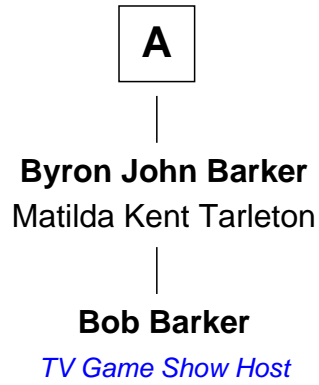

# FamousKin.com Relationship Chart of

**Bob Barker**

*TV Game Show Host*

**7th Great-grandson of**

**John Root**

*(c1608 - 1684) Great Migration Immigrant 1639*

**John Root**  
Mary Kilbourn

**John Root**  
Mary Ashley

**Sarah Root**  
Adijah Dewey

**Thomas Dewey**  
Abigail Williams

**Azariah Dewey**  
Priscilla Austin

**Delight Dewey**  
Abijah Barker

**Oliver Barker**  
Ruth Hubbart

**Joseph H. Barker**  
Frances Tackett

**A**

FamousKin.com