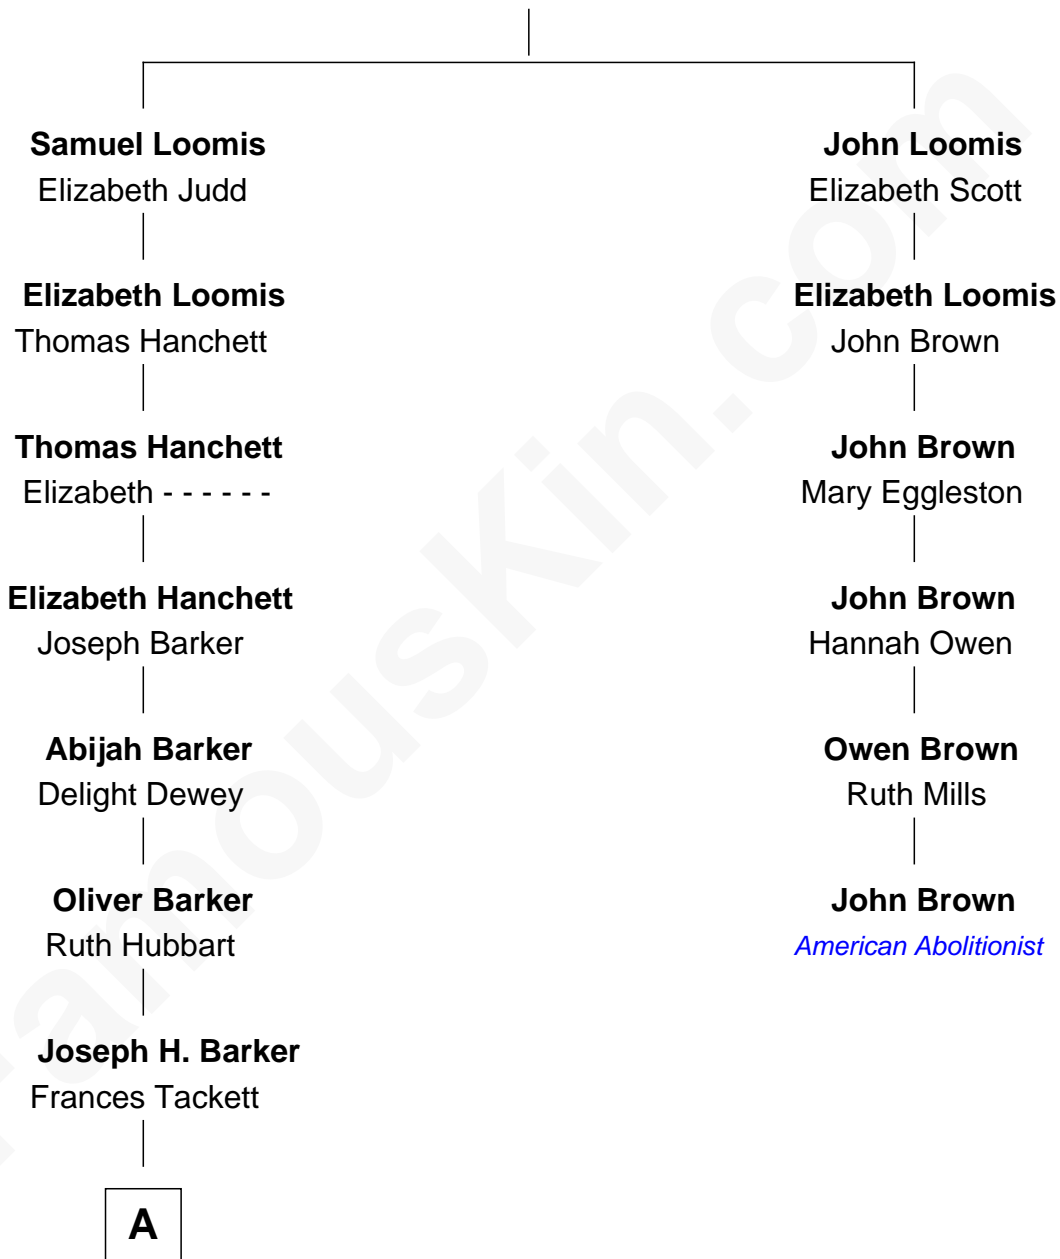

# FamousKin.com Relationship Chart of

**Bob Barker**

*TV Game Show Host*

5th cousin 3 times removed of

**John Brown**

*American Abolitionist*

**Joseph Loomis**

Mary White

A

Byron John Barker  
Matilda Kent Tarleton

Bob Barker  
*TV Game Show Host*

FamousKin.com