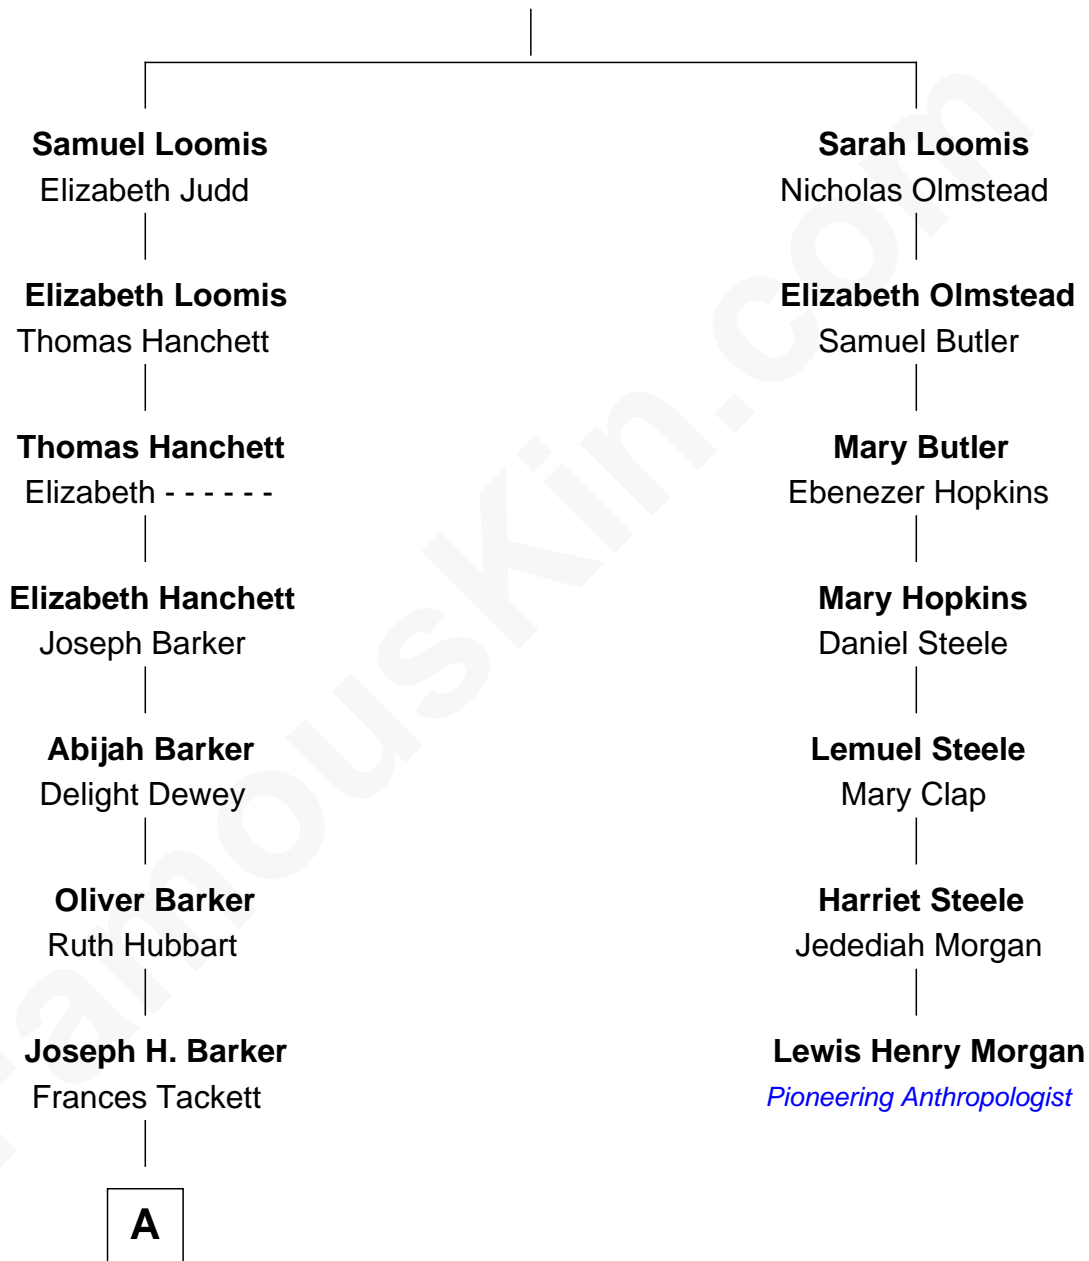

# FamousKin.com Relationship Chart of

**Bob Barker**

*TV Game Show Host*

6th cousin 2 times removed of

**Lewis Henry Morgan**

*Pioneering Anthropologist*

**Joseph Loomis**

Mary White

**A**

Byron John Barker  
Matilda Kent Tarleton

**Bob Barker**  
*TV Game Show Host*

FamousKin.com