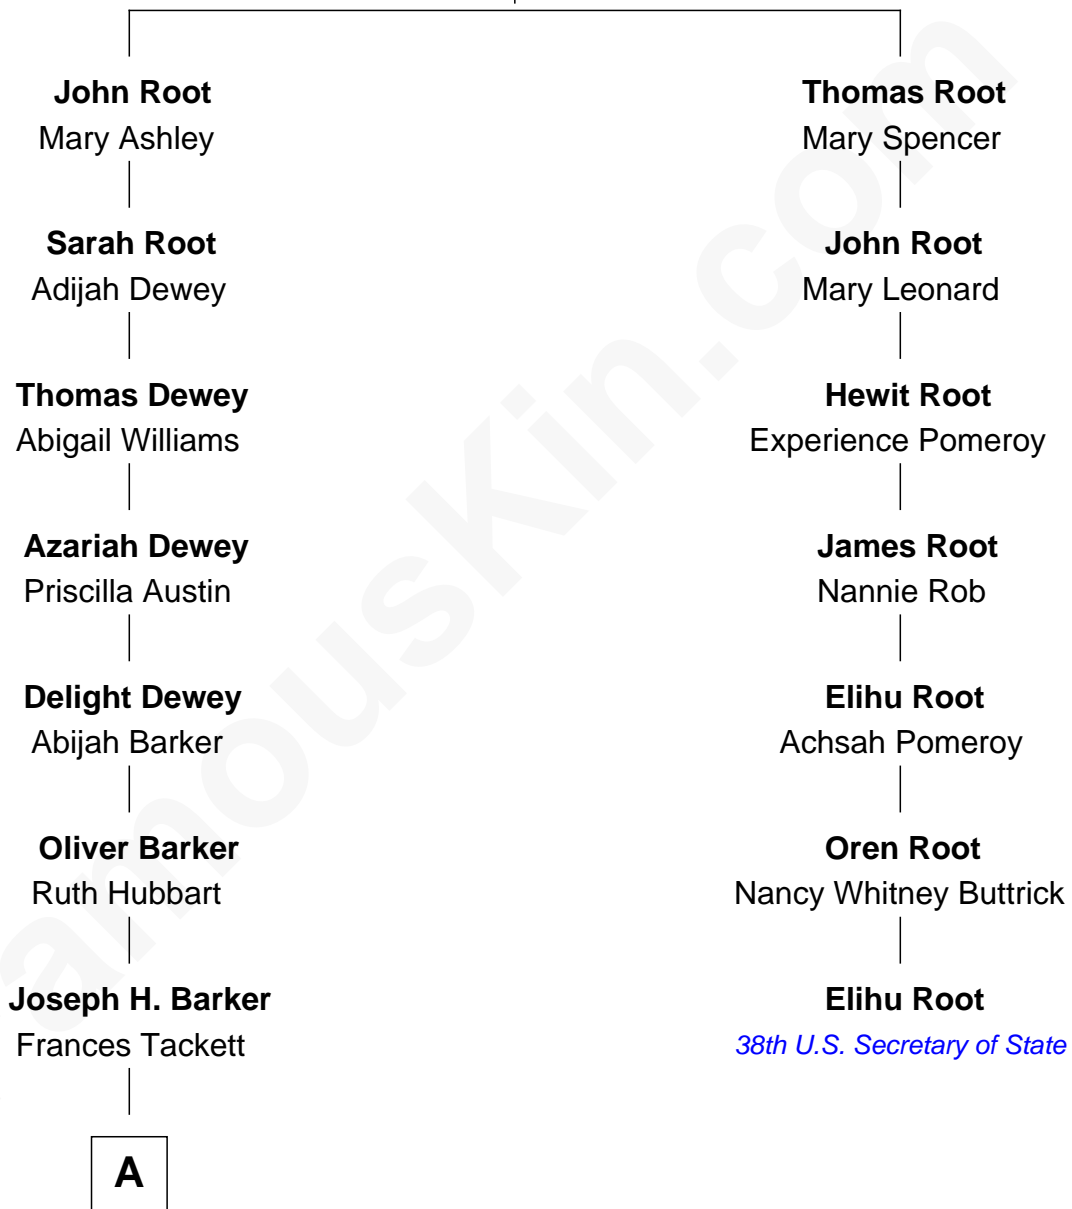

FamousKin.com Relationship Chart of

Bob Barker

TV Game Show Host

6th cousin 2 times removed of

Elihu Root

38th U.S. Secretary of State

John Root
Mary Kilbourn

A

Byron John Barker
Matilda Kent Tarleton

Bob Barker
TV Game Show Host

FamousKin.com