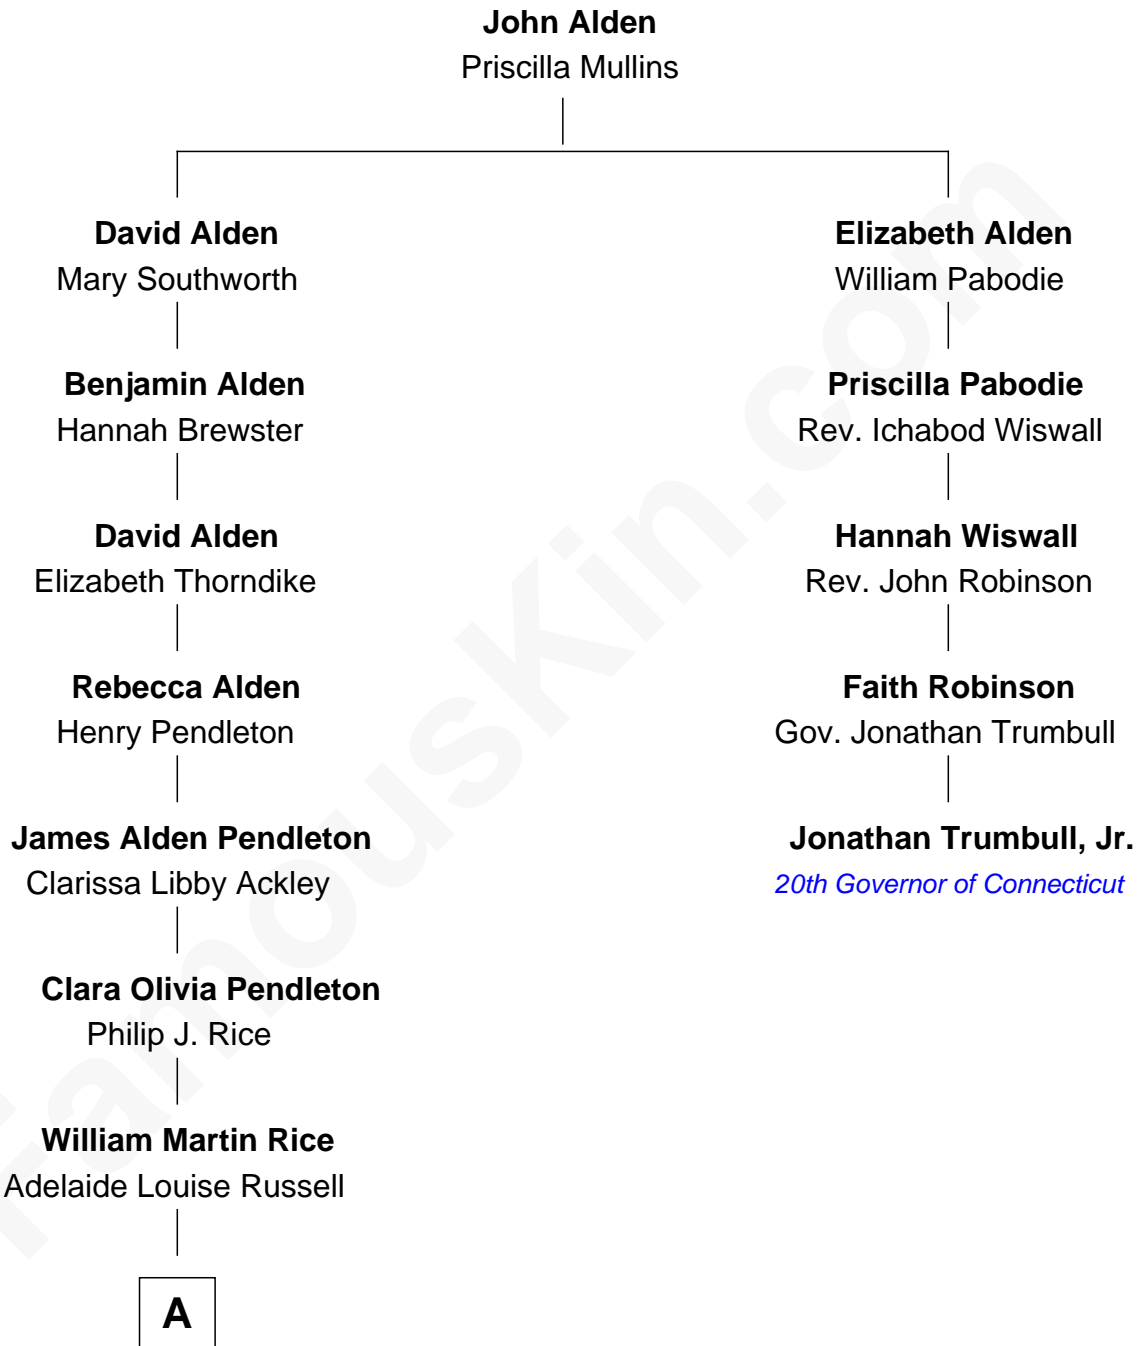

# FamousKin.com Relationship Chart of

**Eva Marie Saint**

*TV and Movie Actress*

4th cousin 4 times removed of

**Jonathan Trumbull, Jr.**

*20th Governor of Connecticut*

**A**

—  
**Eva Marie Rice**  
John Merle Saint

—  
**Eva Marie Saint**  
*TV and Movie Actress*

FamousKin.com