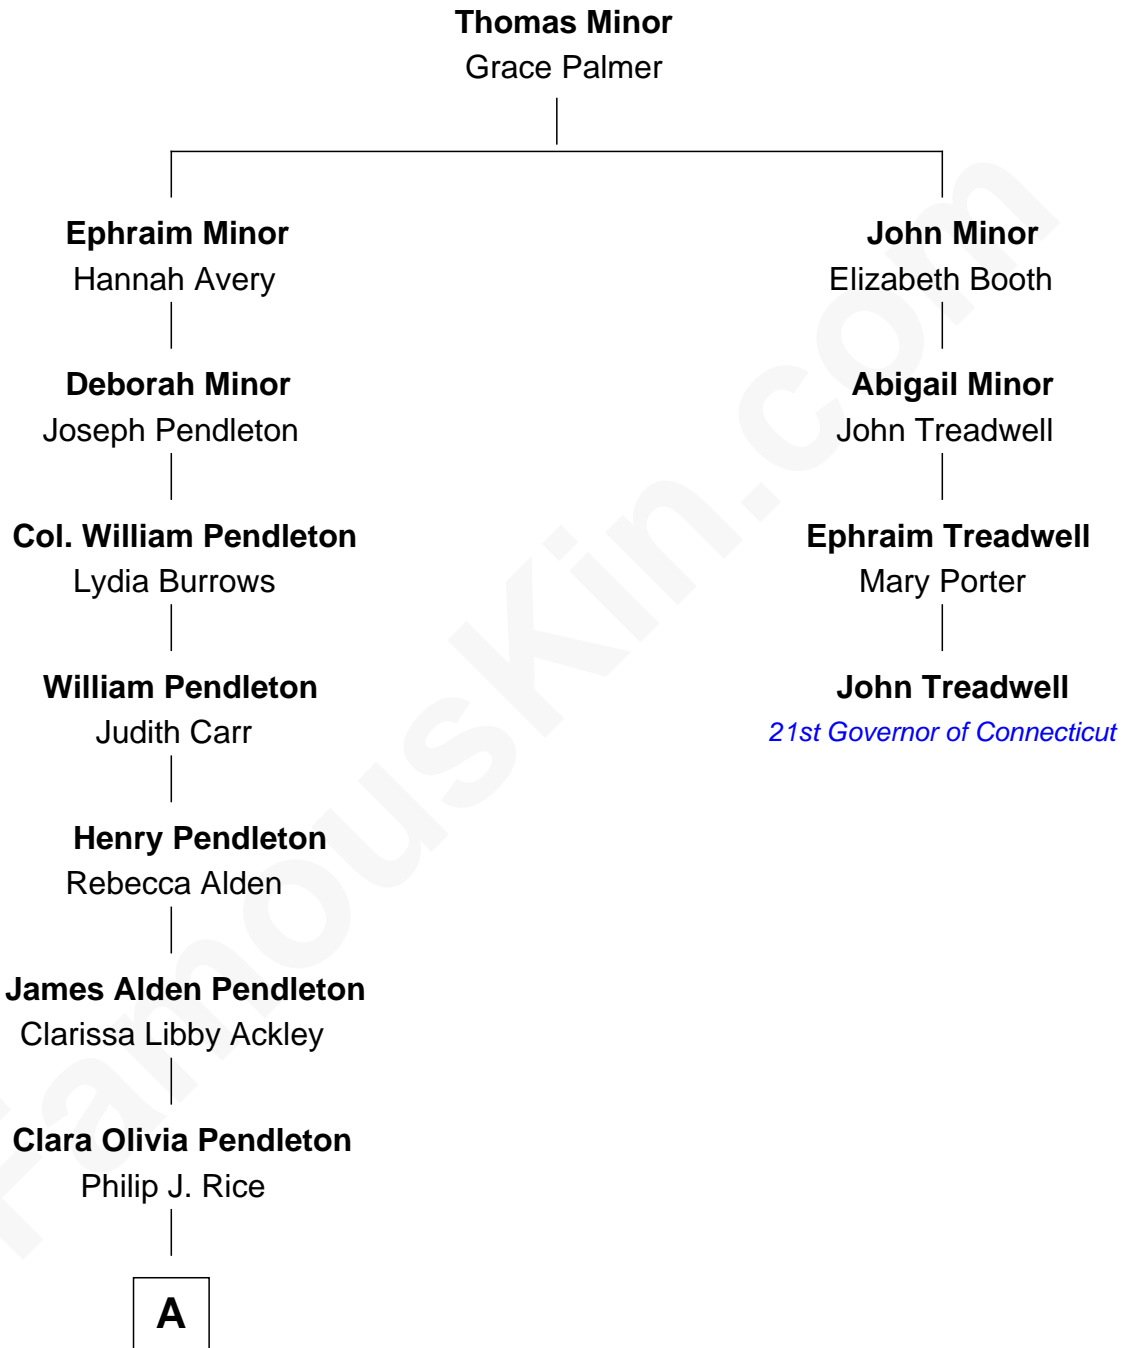

FamousKin.com Relationship Chart of

Eva Marie Saint

TV and Movie Actress

3rd cousin 6 times removed of

John Treadwell

21st Governor of Connecticut

A

—
William Martin Rice
Adelaide Louise Russell