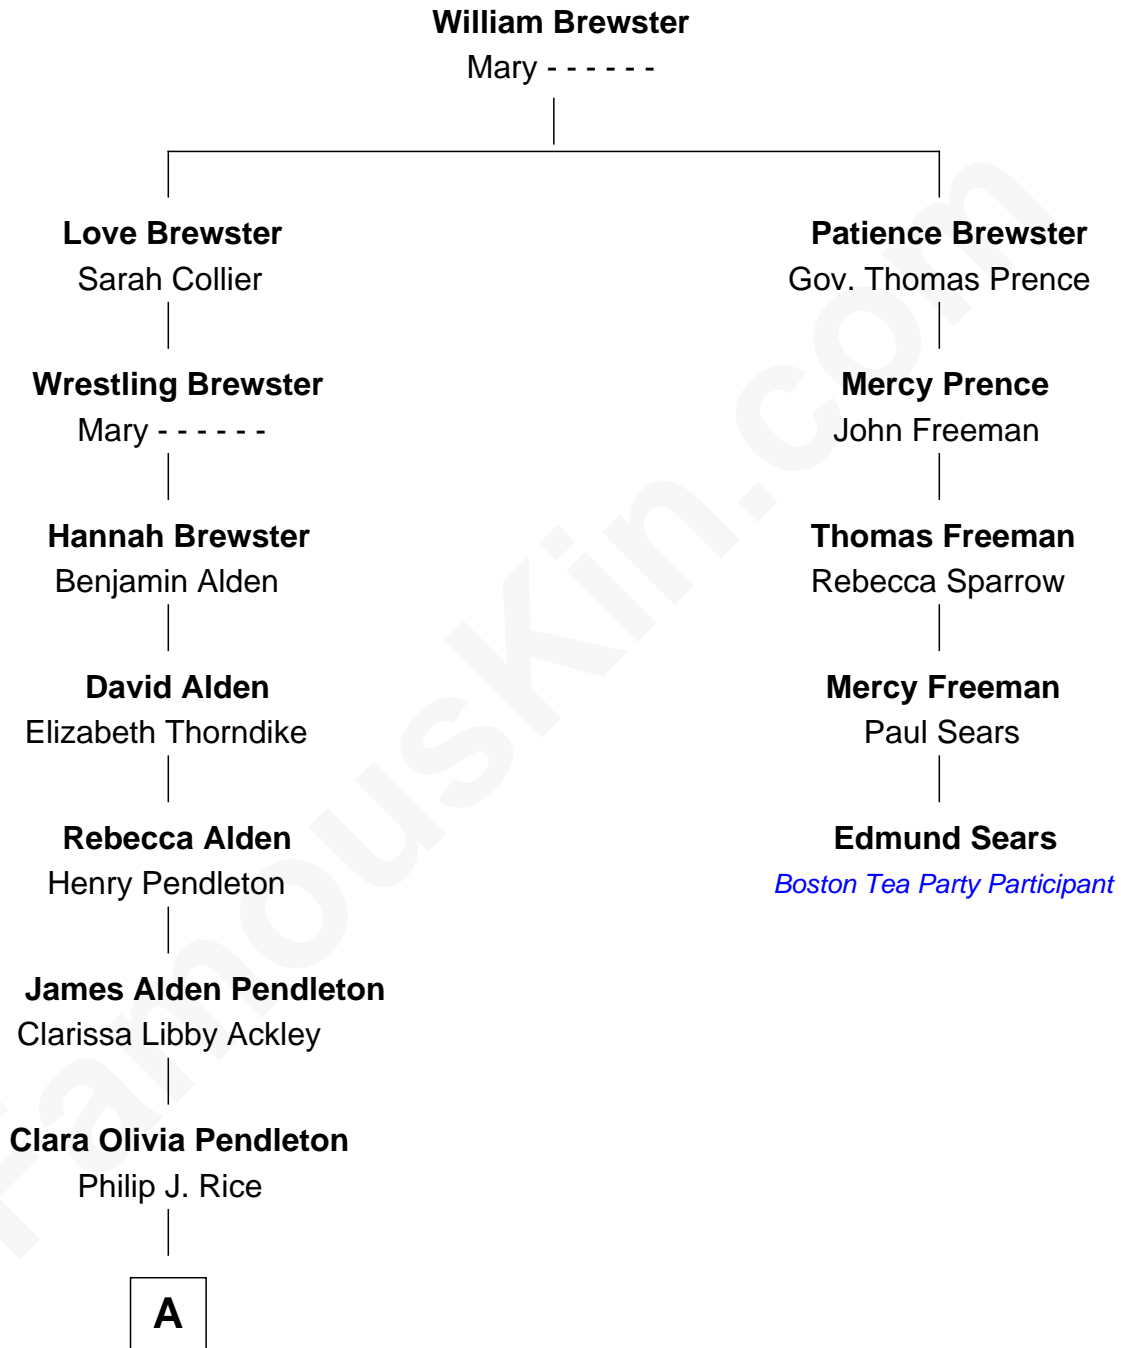

# FamousKin.com Relationship Chart of

**Eva Marie Saint**

*TV and Movie Actress*

4th cousin 5 times removed of

**Edmund Sears**

*Boston Tea Party Participant*

**A**

—  
**William Martin Rice**  
Adelaide Louise Russell

—  
**Eva Marie Rice**  
John Merle Saint

—  
**Eva Marie Saint**  
*TV and Movie Actress*

FamousKin.com