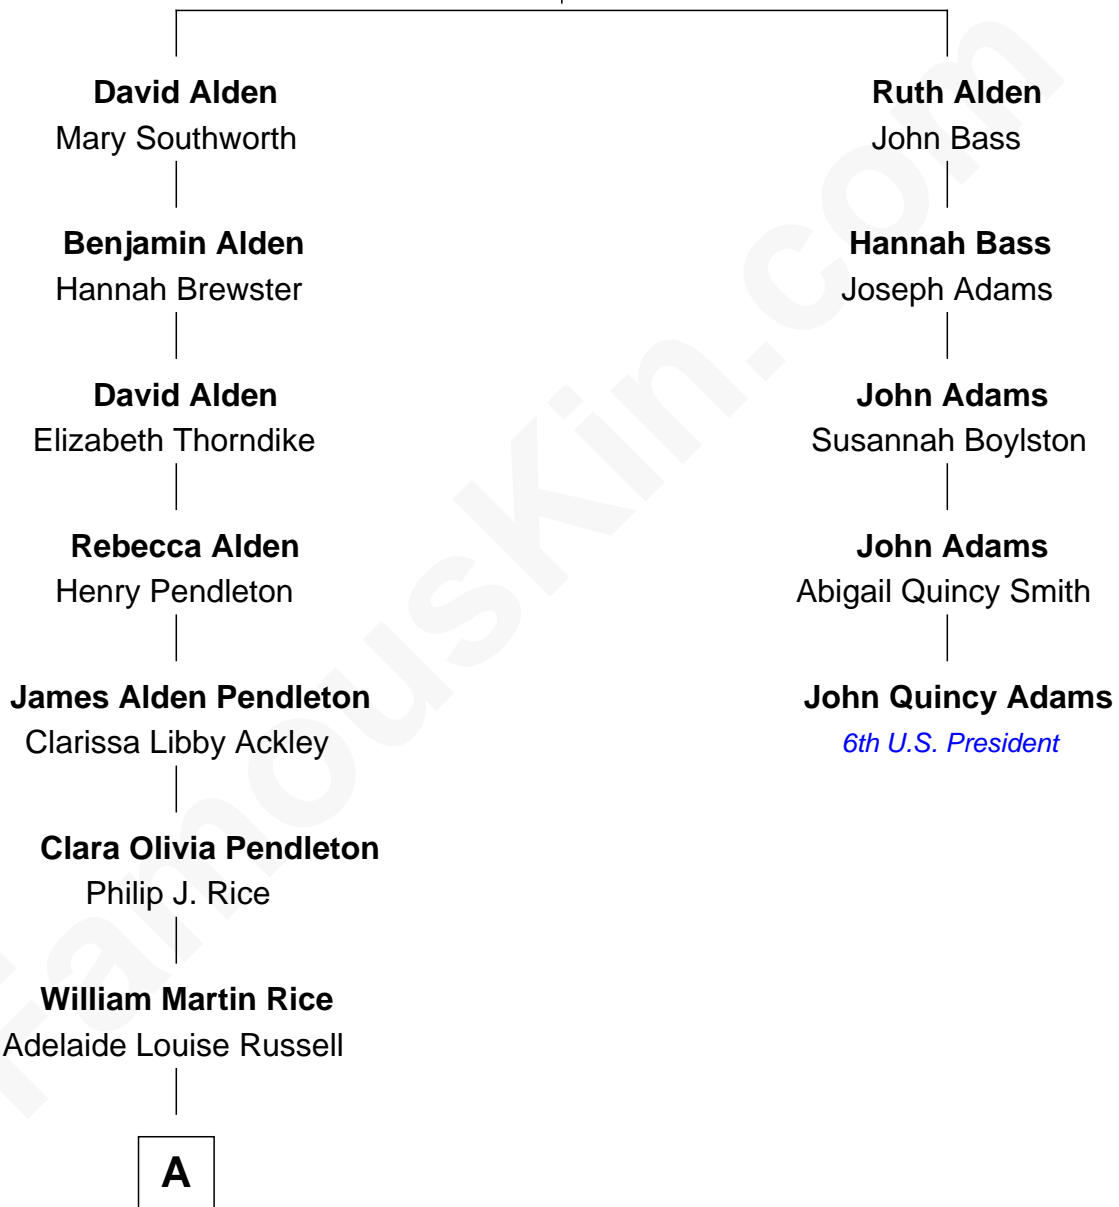

FamousKin.com Relationship Chart of

Eva Marie Saint

TV and Movie Actress

4th cousin 4 times removed of

John Quincy Adams

6th U.S. President

John Alden
Priscilla Mullins

A

—
Eva Marie Rice
John Merle Saint

—
Eva Marie Saint
TV and Movie Actress

FamousKin.com