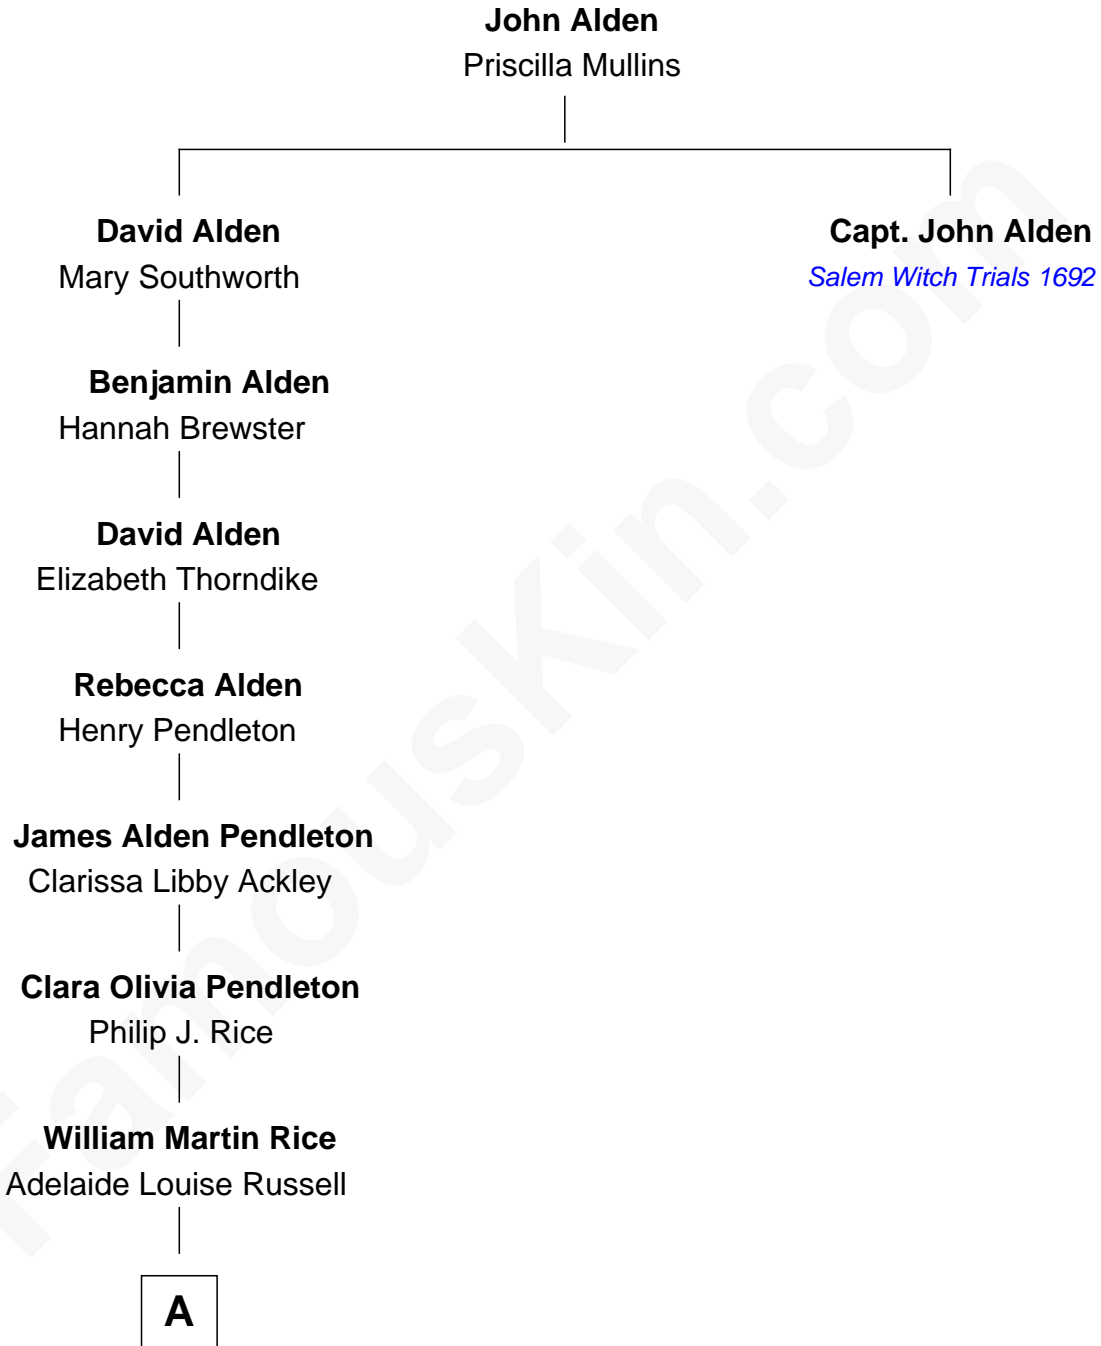

FamousKin.com Relationship Chart of

Eva Marie Saint

TV and Movie Actress

6th great-grandniece of

Capt. John Alden

Accused of Witchcraft, Salem 1692

A

—
Eva Marie Rice
John Merle Saint