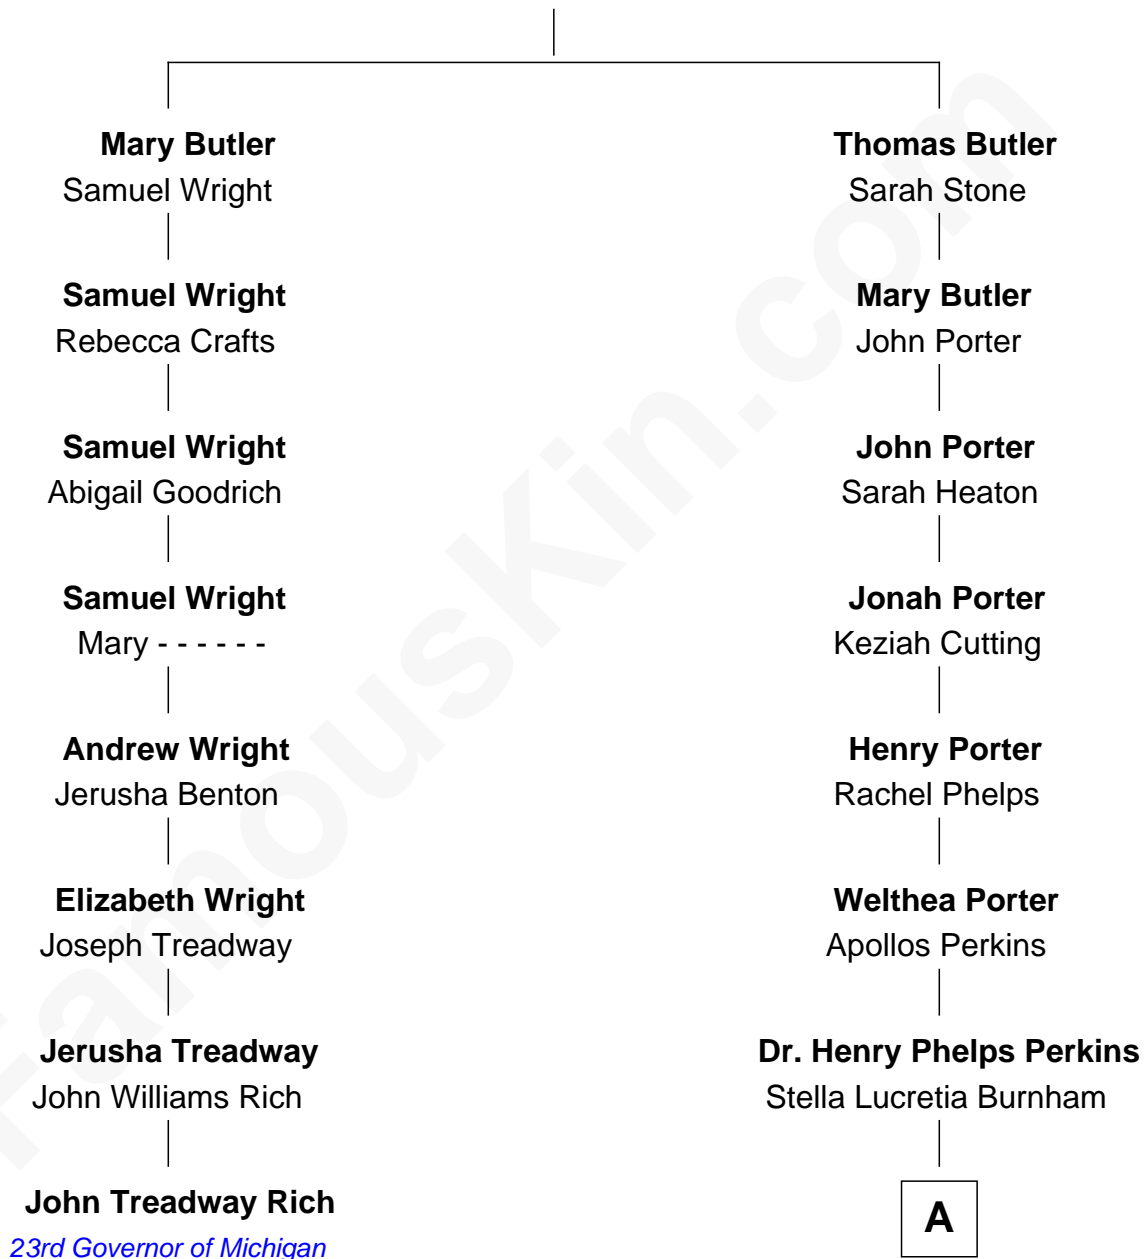

**FamousKin.com**  
**Relationship Chart of**  
**John Treadway Rich**  
*23rd Governor of Michigan*

**7th cousin 2 times removed of**  
**Anthony Perkins**  
*Movie Actor*

**Richard Butler**

**A**

**Henry Phelps Perkins**

Helen Virginia Anthony

**Osgood Perkins**

Janet Esselstyn Rane

**Anthony Perkins**

*Movie Actor*

FamousKin.com