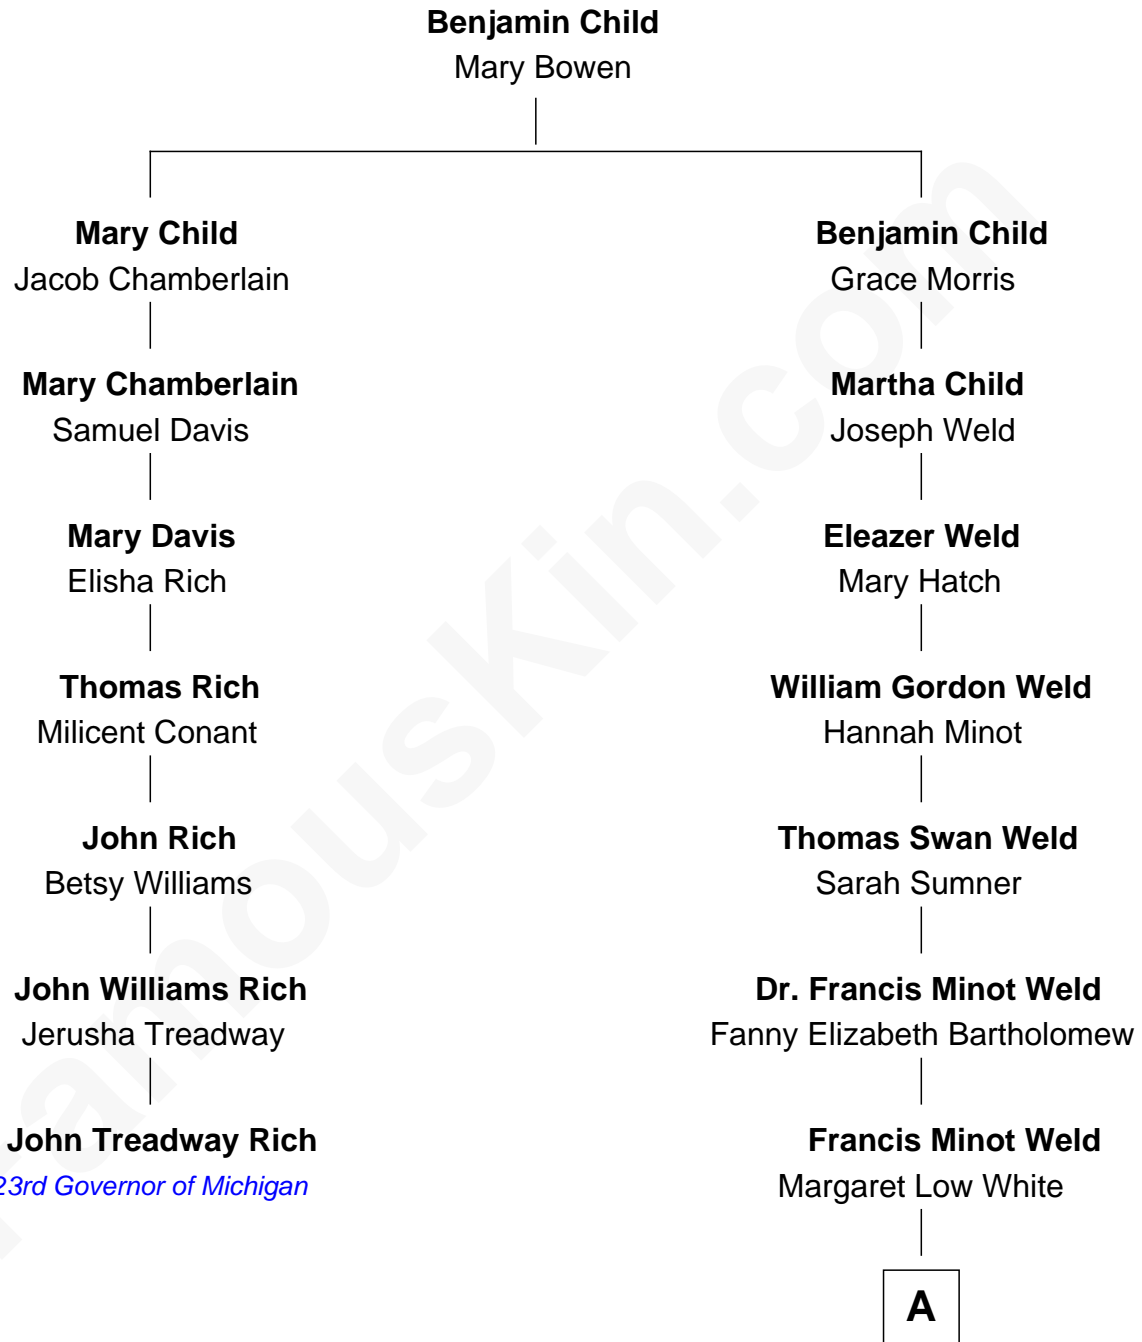

# FamousKin.com Relationship Chart of

**John Treadway Rich**  
*23rd Governor of Michigan*

6th cousin 2 times removed of

**Bill Weld**

*68th Governor of Massachusetts*

A

David Weld  
Mary Blake Nichols

Bill Weld

*68th Governor of Massachusetts*

FamousKin.com