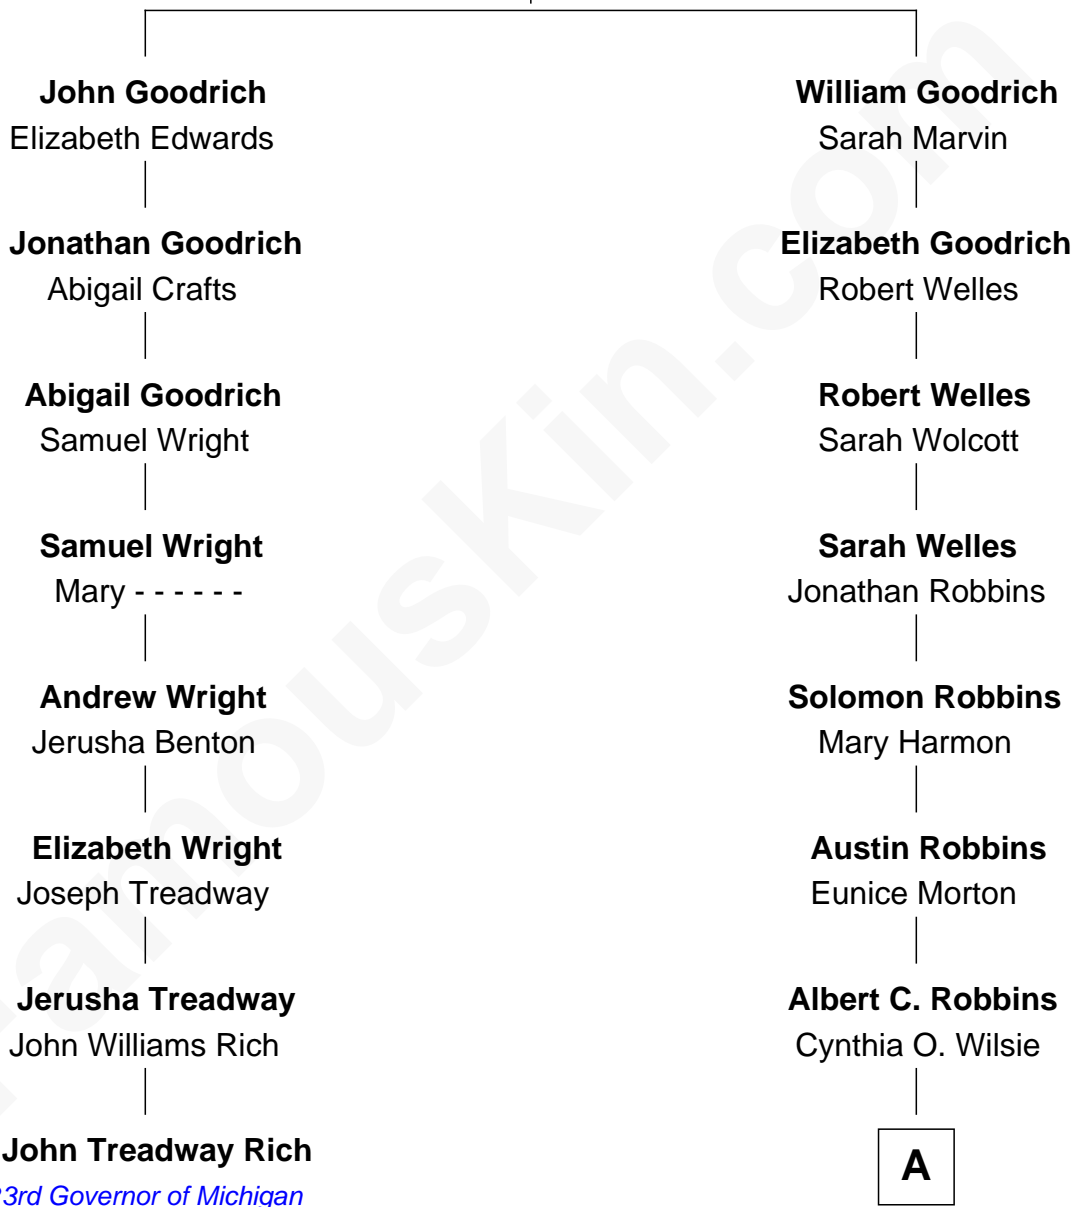

FamousKin.com
Relationship Chart of
John Treadway Rich
23rd Governor of Michigan

7th cousin 3 times removed of
Tim Robbins
TV and Movie Actor

John Goodrich
 Margery Howe

A

—
Walter A. Robbins

Mary Judith Taylor

—
Richard Leewilsie Robbins

Agnes Josephine Hughes

—
Gilbert Lee Robbins

Mary Cecelia Bledsoe

—
Tim Robbins

TV and Movie Actor