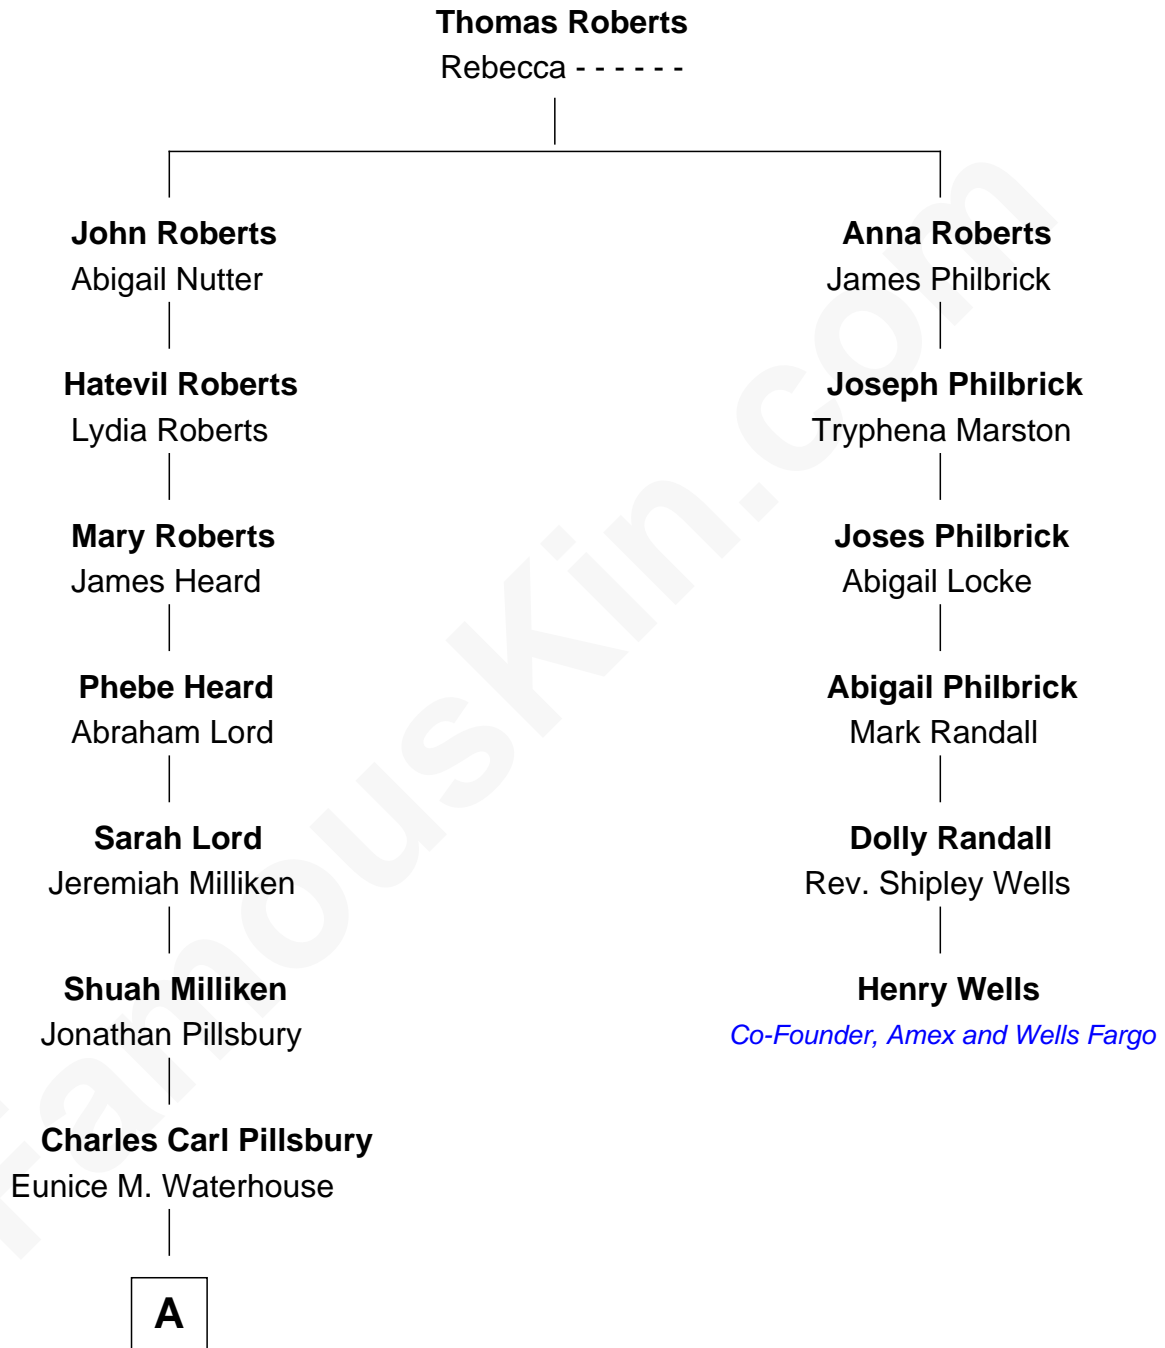

FamousKin.com Relationship Chart of

Stephen King

Author of The Stand

5th cousin 5 times removed of

Henry Wells

Co-Founder of American Express and Wells Fargo and Co.

A

Howard Leavitt Pillsbury

Cecelia Media Foss

Guy Herbert Pillsbury

Nellie Western Fogg

Nellie Ruth Pillsbury

Donald Edwin Pollock alias King

Stephen King

Author of The Stand

FamousKin.com