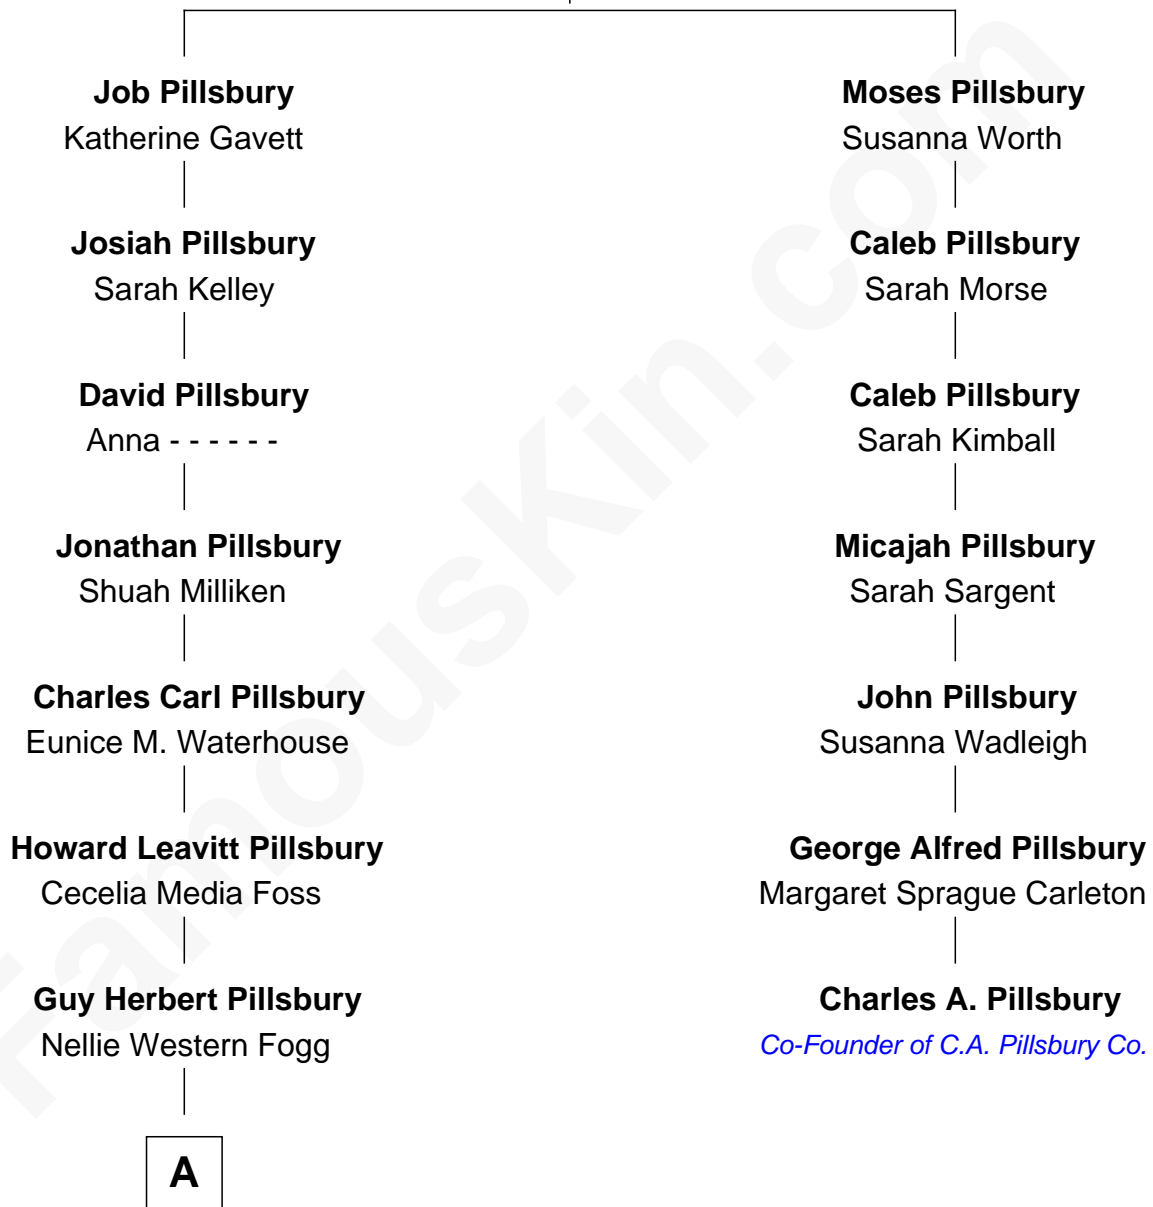

FamousKin.com

Relationship Chart of

Stephen King

Author of The Stand

6th cousin 2 times removed of

Charles A. Pillsbury

Co-Founder of C.A. Pillsbury Co.

William Pillsbury

Dorothy Crosby

A

Nellie Ruth Pillsbury
Donald Edwin Pollock alias King

Stephen King
Author of [The Stand](#)

FamousKin.com