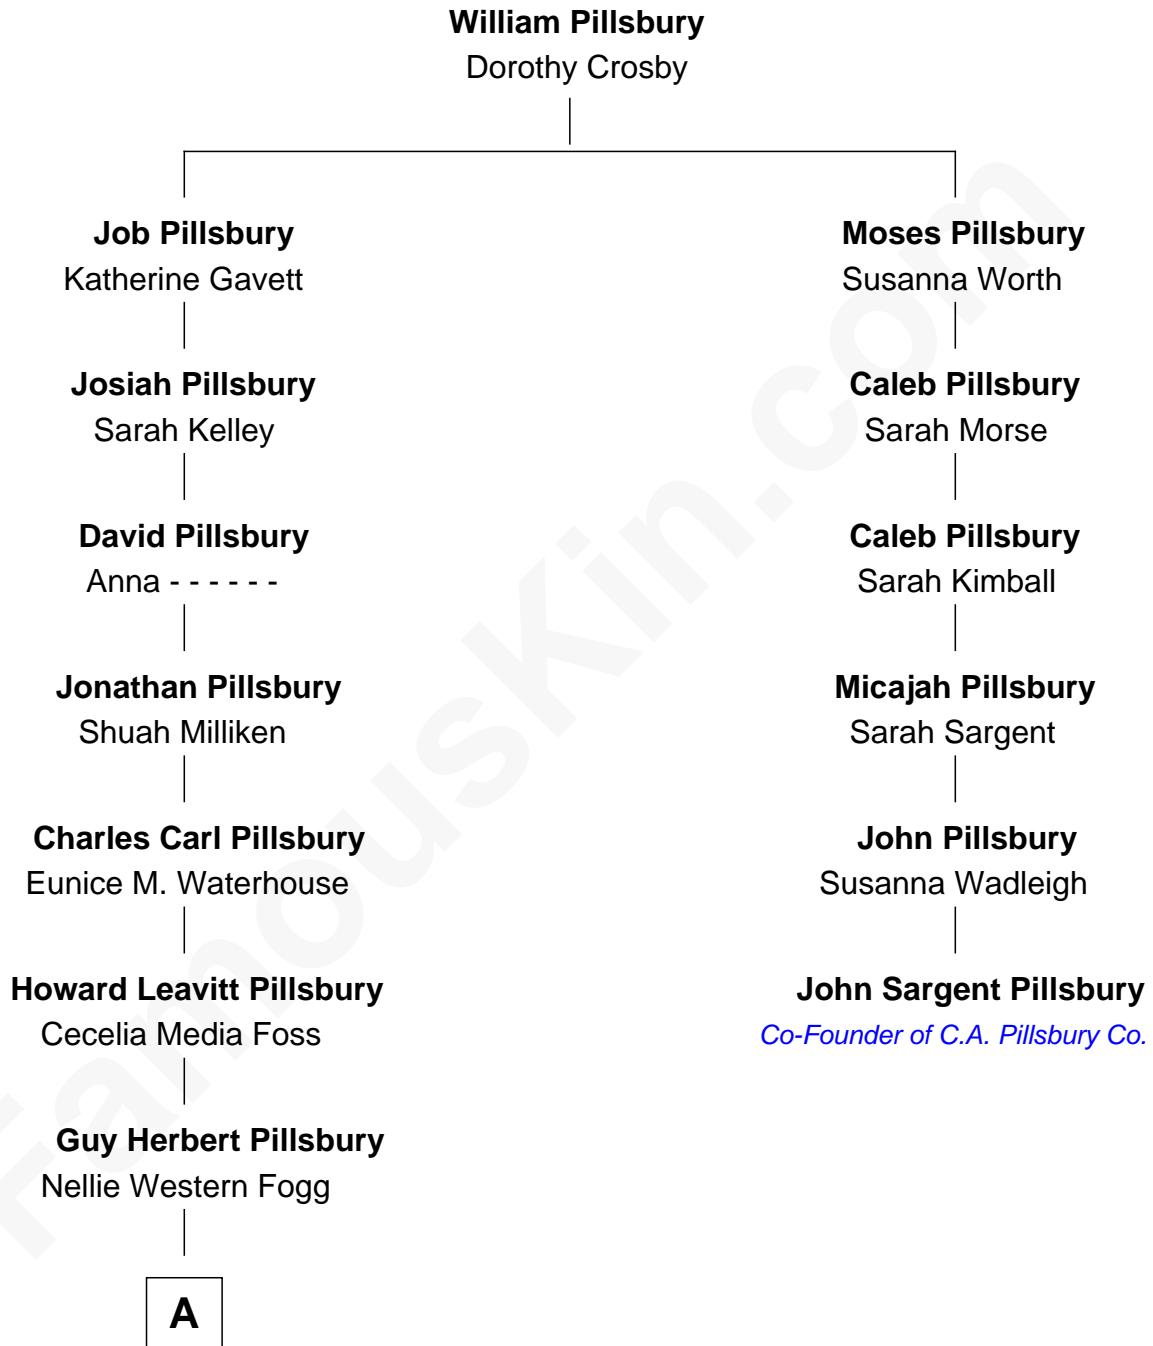

FamousKin.com

Relationship Chart of

Stephen King

Author of The Stand

5th cousin 3 times removed of

John Sargent Pillsbury

Co-Founder of C.A. Pillsbury Co.

A

Nellie Ruth Pillsbury
Donald Edwin Pollock alias King

Stephen King
Author of [The Stand](#)

FamousKin.com