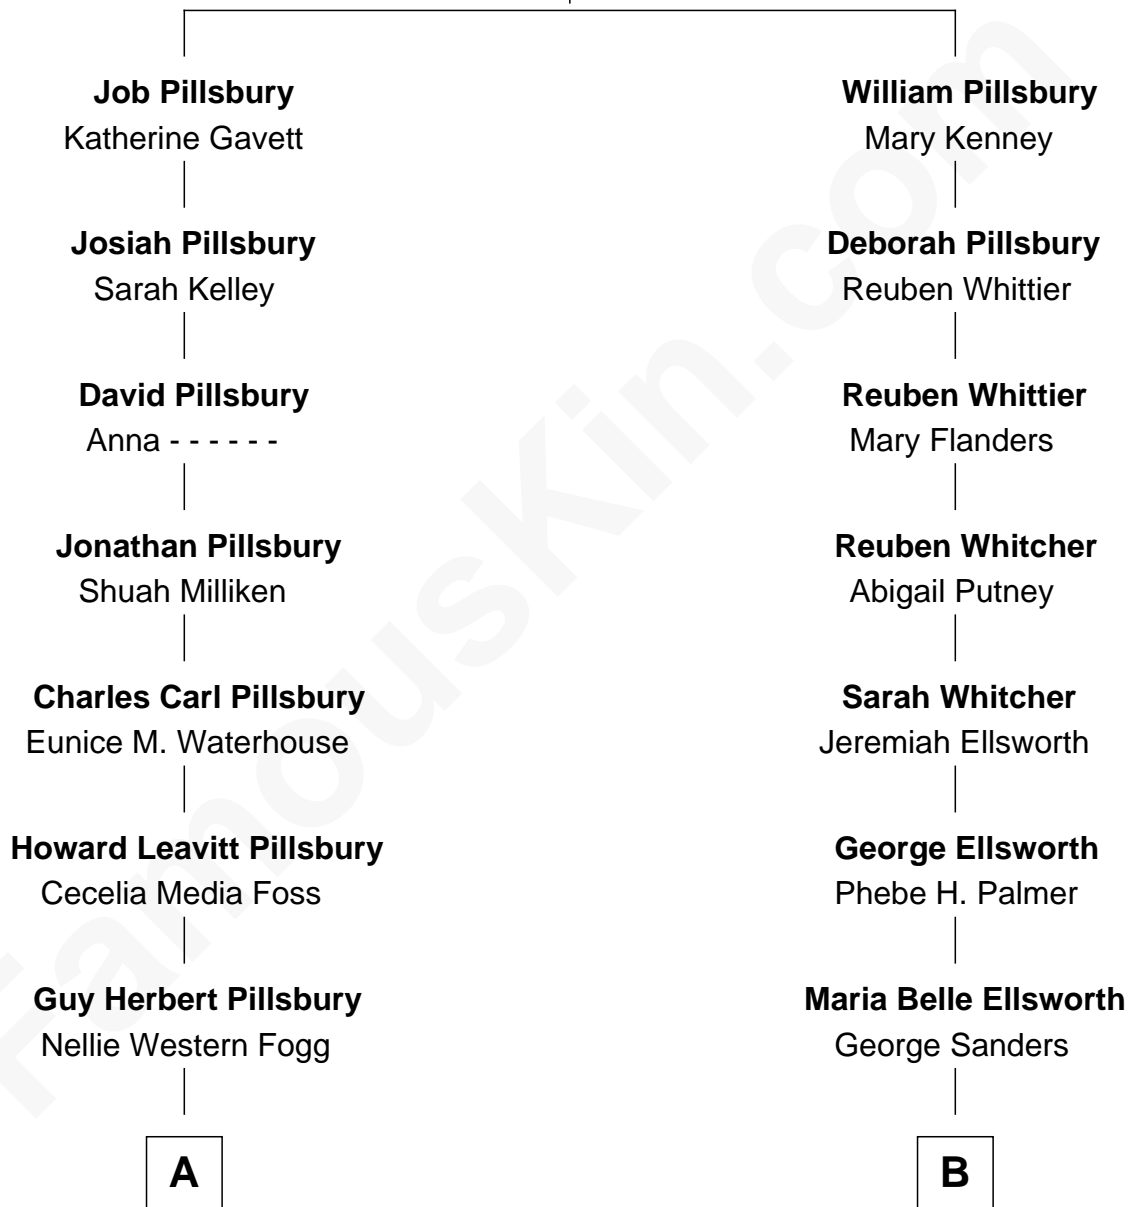

FamousKin.com Relationship Chart of

Stephen King

Author of The Stand

8th cousin 2 times removed of

Meghan Markle

Duchess of Sussex, TV Actress

William Pillsbury

Dorothy Crosby

A

Nellie Ruth Pillsbury
Donald Edwin Pollock alias King

Stephen King
Author of The Stand

B

Fred George Sanders
Gertrude May Merrill

Doris Mary Rita Sanders
Gordon Arnold Markle

Thomas Wayne Markle
Doria Loyce Ragland