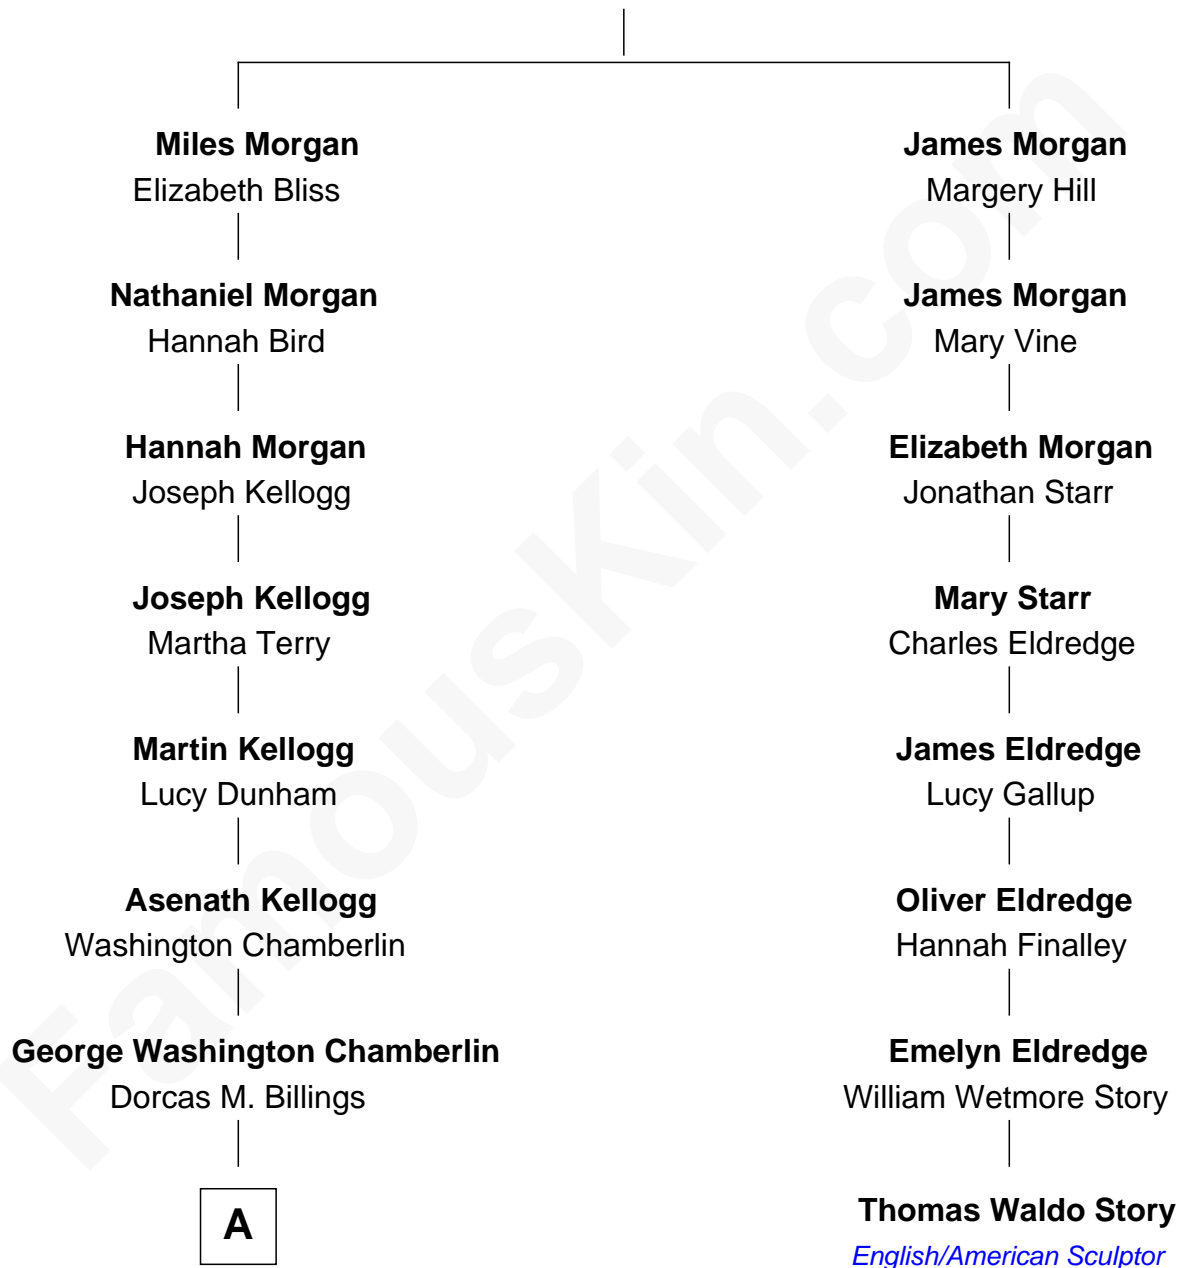

FamousKin.com Relationship Chart of

Shannon Woodward

TV and Movie Actress

7th cousin 5 times removed of

Thomas Waldo Story

English/American Sculptor

William Morgan

A

—
Emma Dorcas Chamberlin

James Benton Woodward

—
Willis Benton Woodward

Friedericke M. Steuer

—
Roy Colefax Woodward

Edna Mary Doty

—
Gary Allen Woodward

Norma Corrine Swedlund

—
Steven Gary Woodward

Kathleen Andrea West

—
Shannon Woodward

TV and Movie Actress