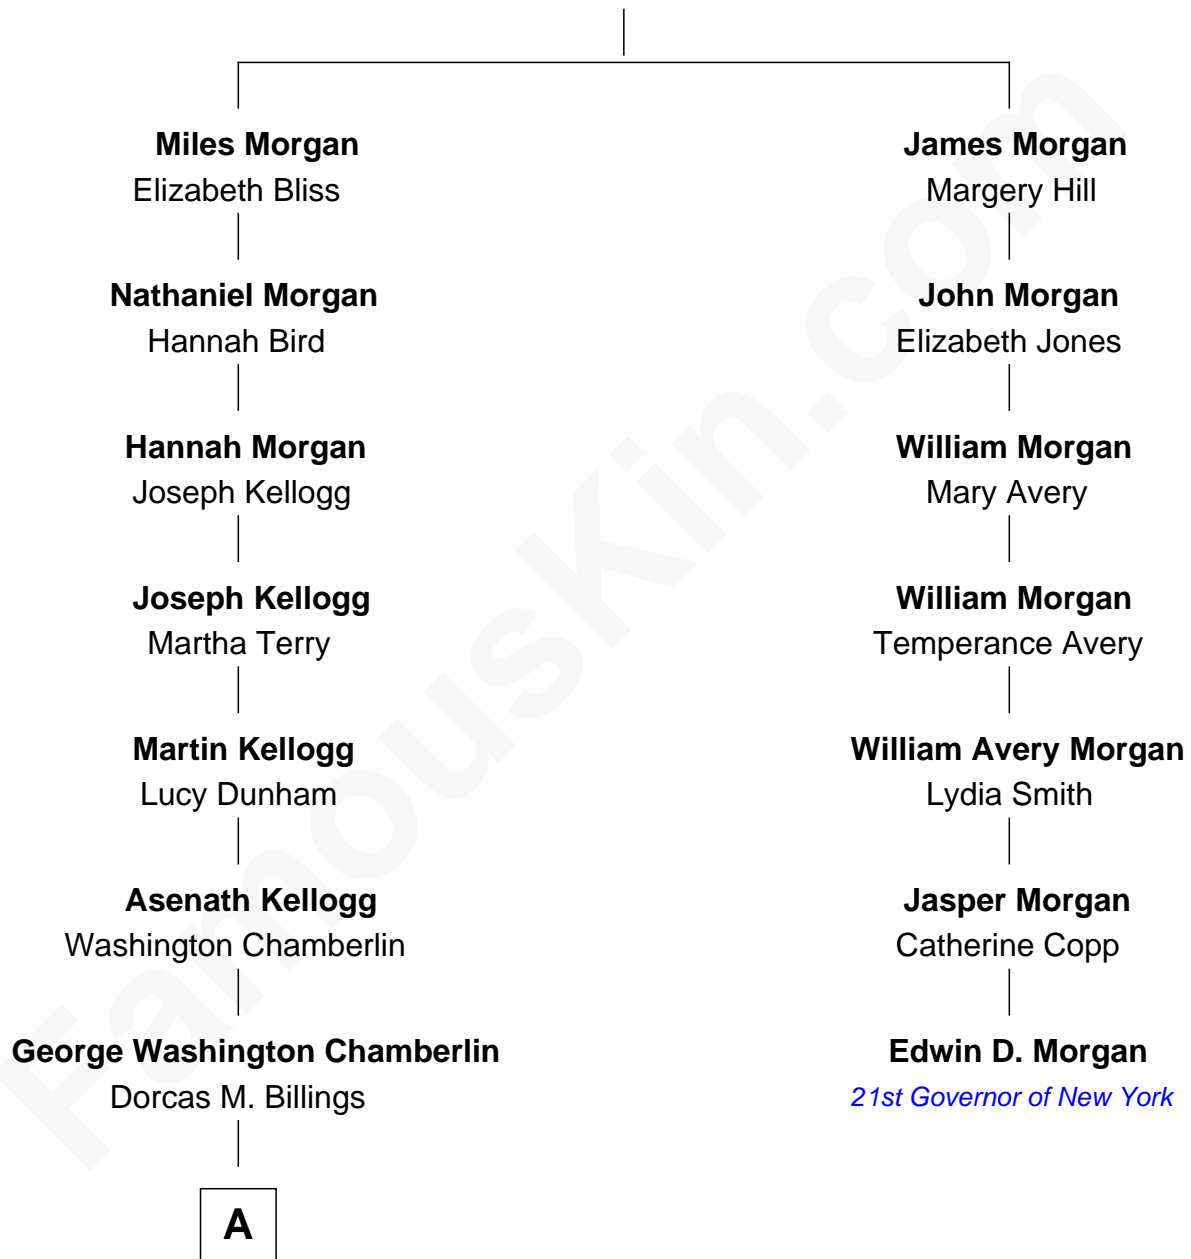

FamousKin.com Relationship Chart of

Shannon Woodward

TV and Movie Actress

6th cousin 6 times removed of

Edwin D. Morgan

21st Governor of New York

William Morgan

A

—
Emma Dorcas Chamberlin

James Benton Woodward

—
Willis Benton Woodward

Friedericke M. Steuer

—
Roy Colefax Woodward

Edna Mary Doty

—
Gary Allen Woodward

Norma Corrine Swedlund

—
Steven Gary Woodward

Kathleen Andrea West

—
Shannon Woodward

TV and Movie Actress