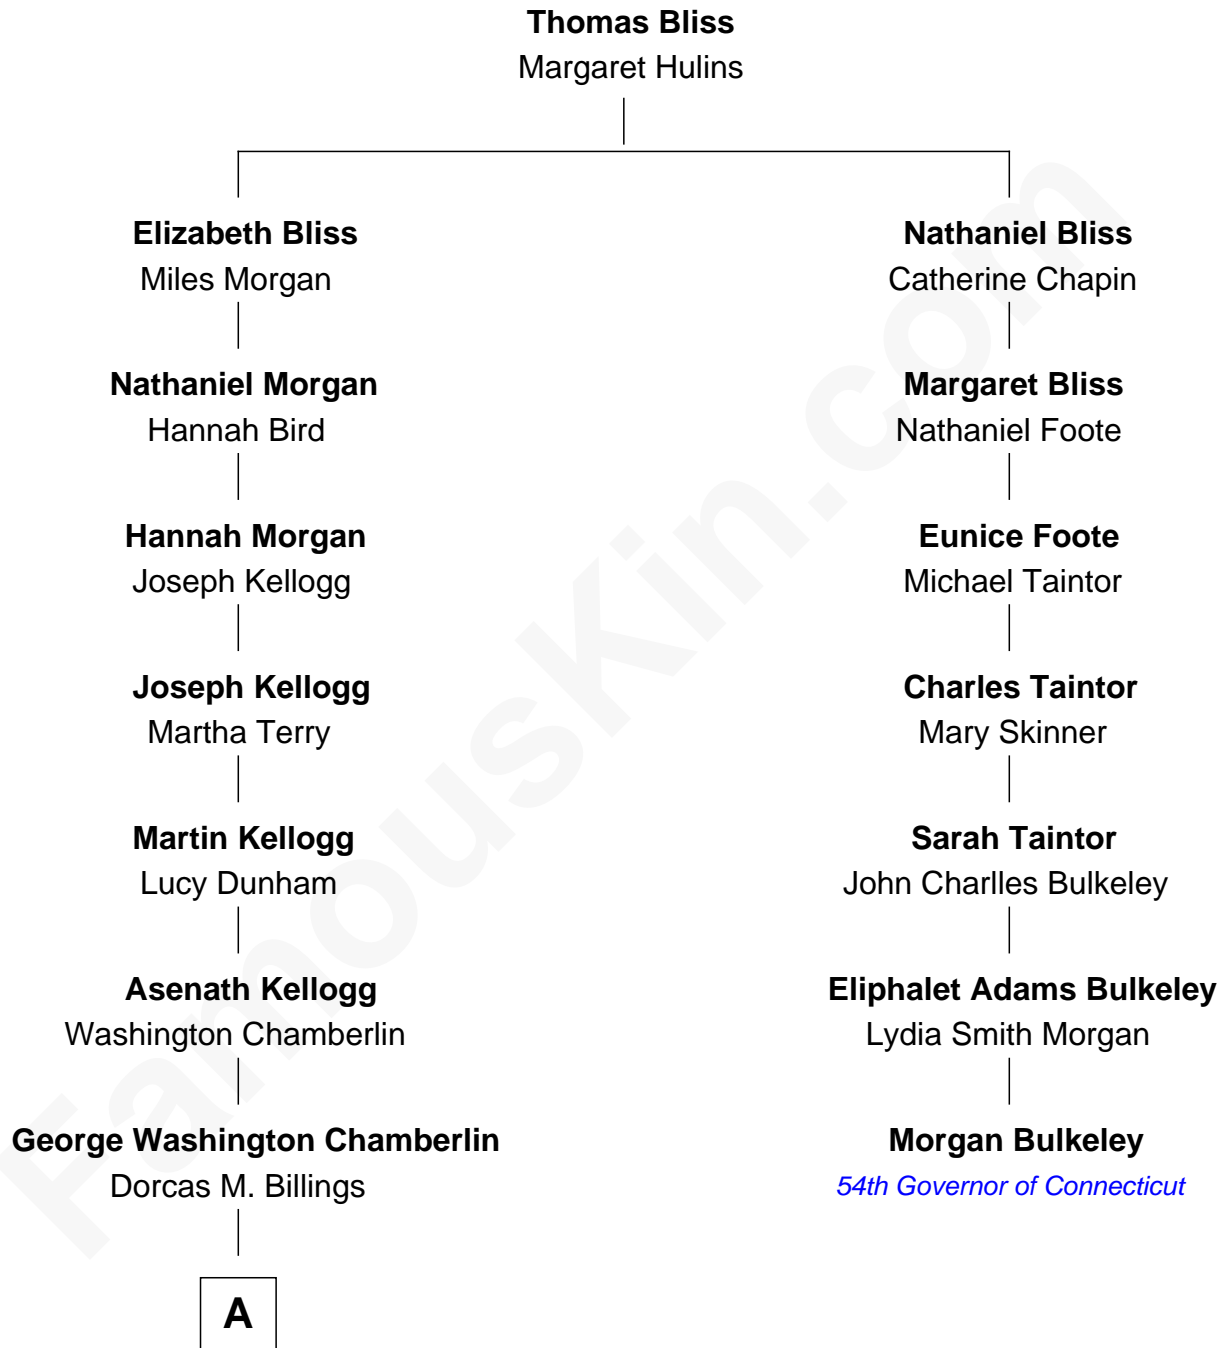

**FamousKin.com**  
**Relationship Chart of**  
**Shannon Woodward**  
*TV and Movie Actress*

**6th cousin 6 times removed of**  
**Morgan Bulkeley**  
*54th Governor of Connecticut*

**A**

—  
**Emma Dorcas Chamberlin**

James Benton Woodward

—  
**Willis Benton Woodward**

Friedericke M. Steuer

—  
**Roy Colefax Woodward**

Edna Mary Doty

—  
**Gary Allen Woodward**

Norma Corrine Swedlund

—  
**Steven Gary Woodward**

Kathleen Andrea West

—  
**Shannon Woodward**

*TV and Movie Actress*