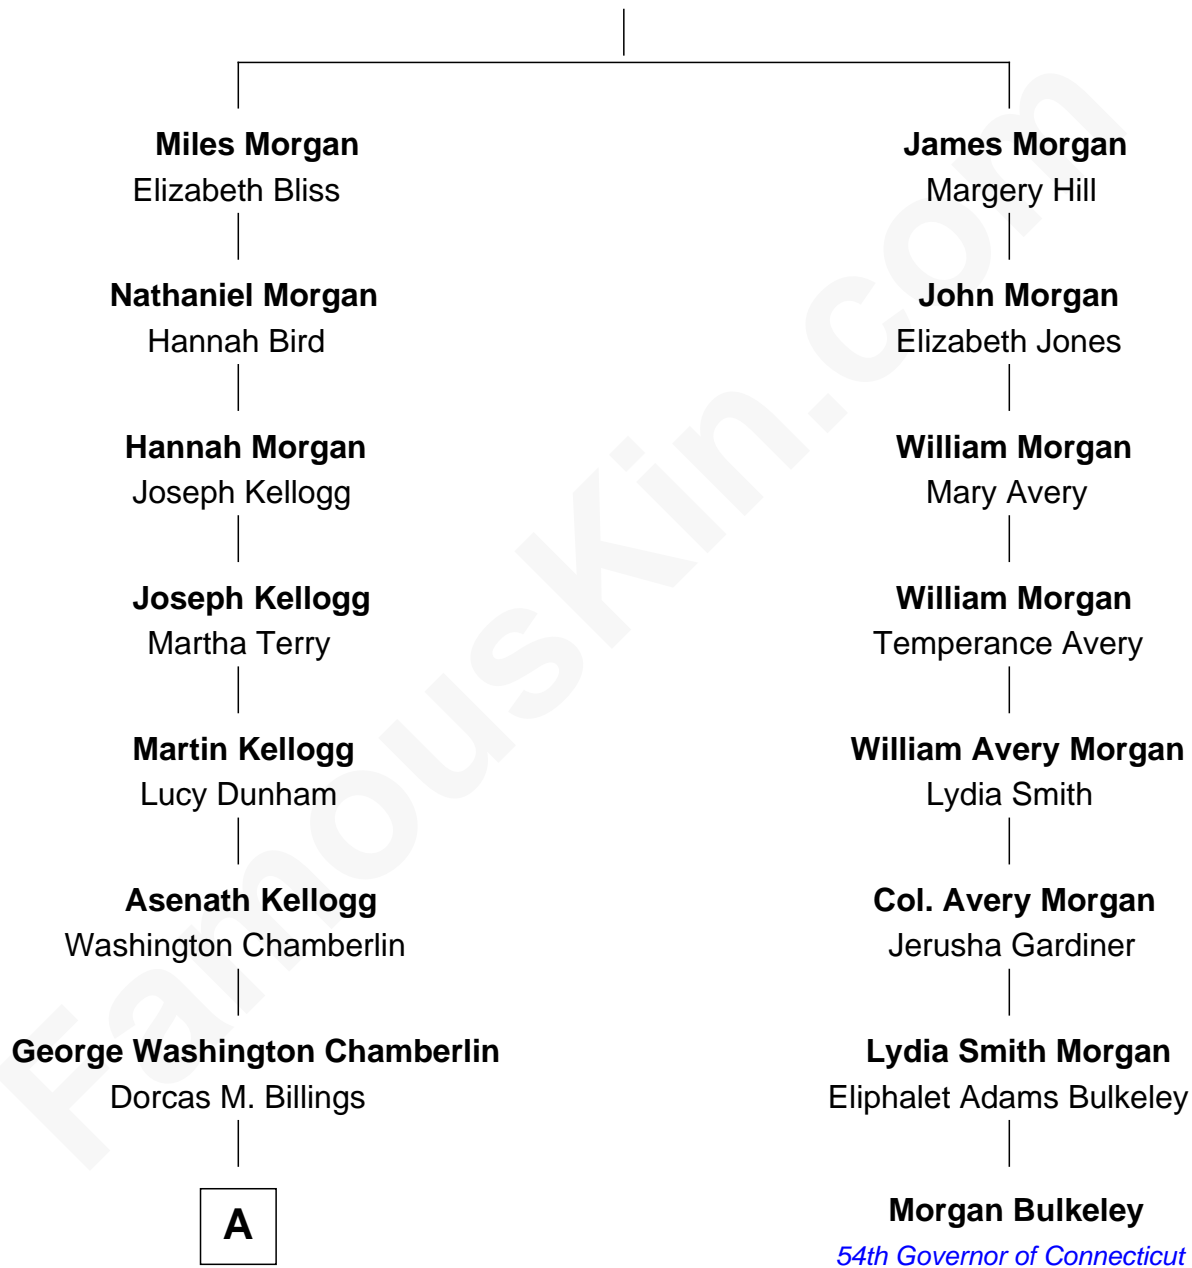

**FamousKin.com**  
**Relationship Chart of**  
**Shannon Woodward**  
*TV and Movie Actress*

7th cousin 5 times removed of  
**Morgan Bulkeley**  
*54th Governor of Connecticut*

**William Morgan**

-----

**A**

—  
**Emma Dorcas Chamberlin**

James Benton Woodward

—  
**Willis Benton Woodward**

Friedericke M. Steuer

—  
**Roy Colefax Woodward**

Edna Mary Doty

—  
**Gary Allen Woodward**

Norma Corrine Swedlund

—  
**Steven Gary Woodward**

Kathleen Andrea West

—  
**Shannon Woodward**

*TV and Movie Actress*