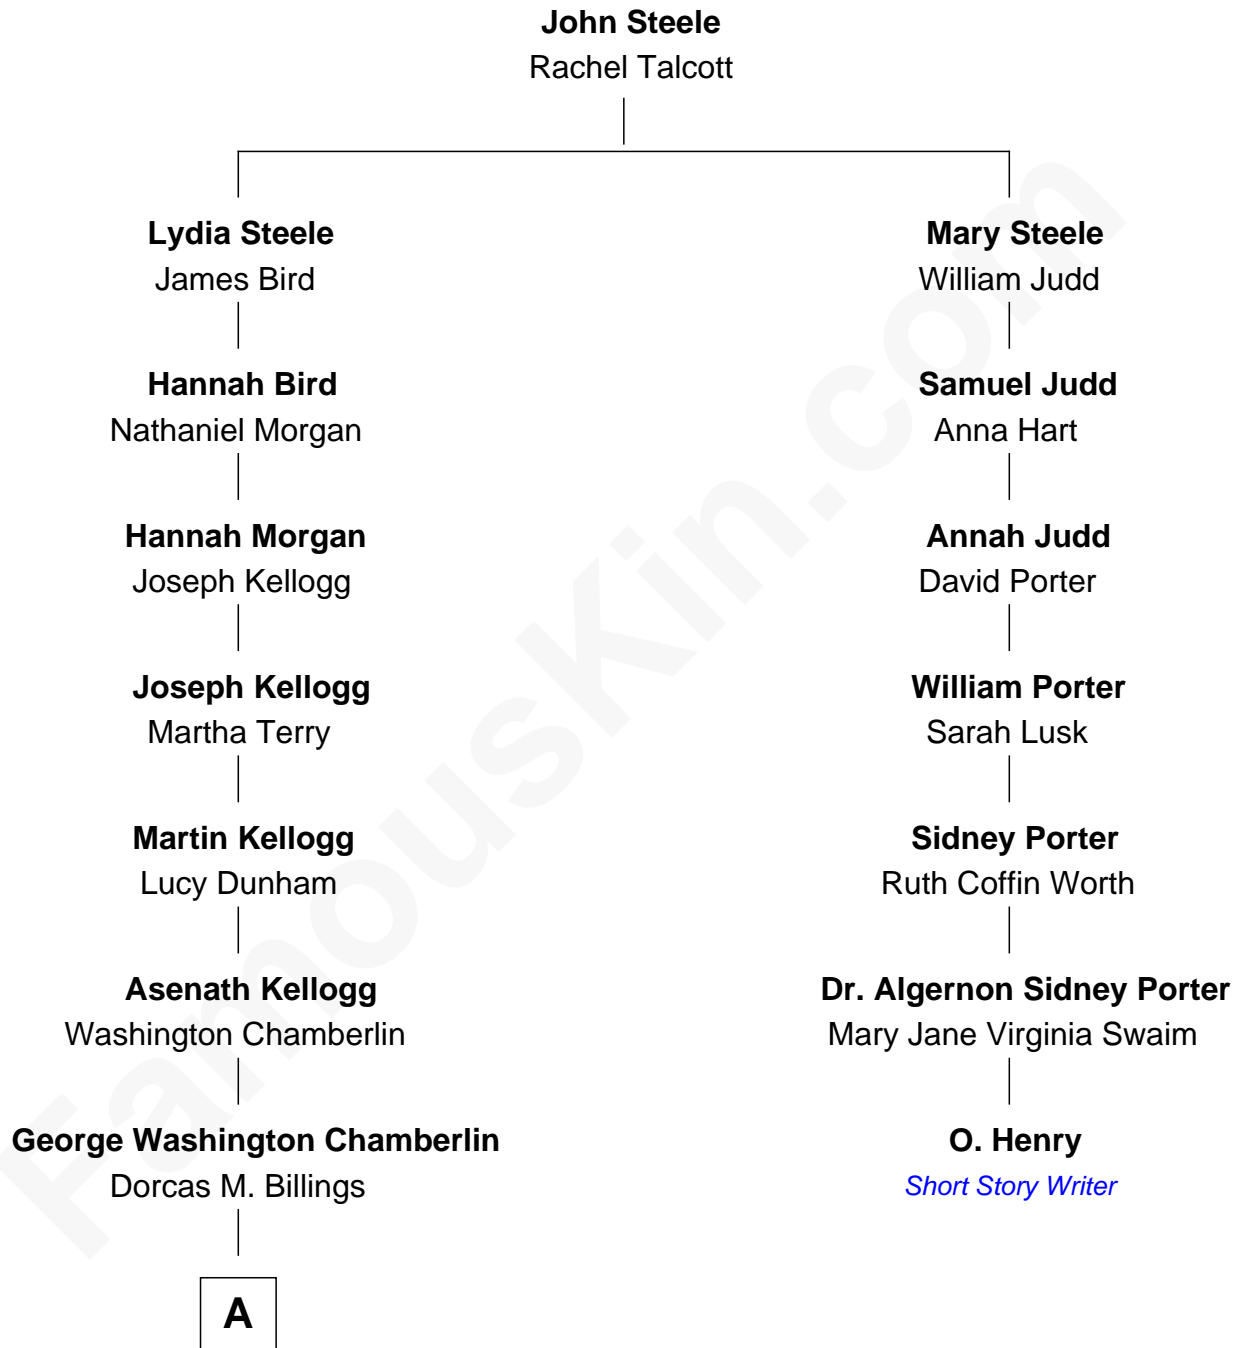

FamousKin.com
Relationship Chart of
Shannon Woodward
TV and Movie Actress

6th cousin 6 times removed of

O. Henry
Short Story Writer

A

—
Emma Dorcas Chamberlin

James Benton Woodward

—
Willis Benton Woodward

Friedericke M. Steuer

—
Roy Colefax Woodward

Edna Mary Doty

—
Gary Allen Woodward

Norma Corrine Swedlund

—
Steven Gary Woodward

Kathleen Andrea West

—
Shannon Woodward

TV and Movie Actress