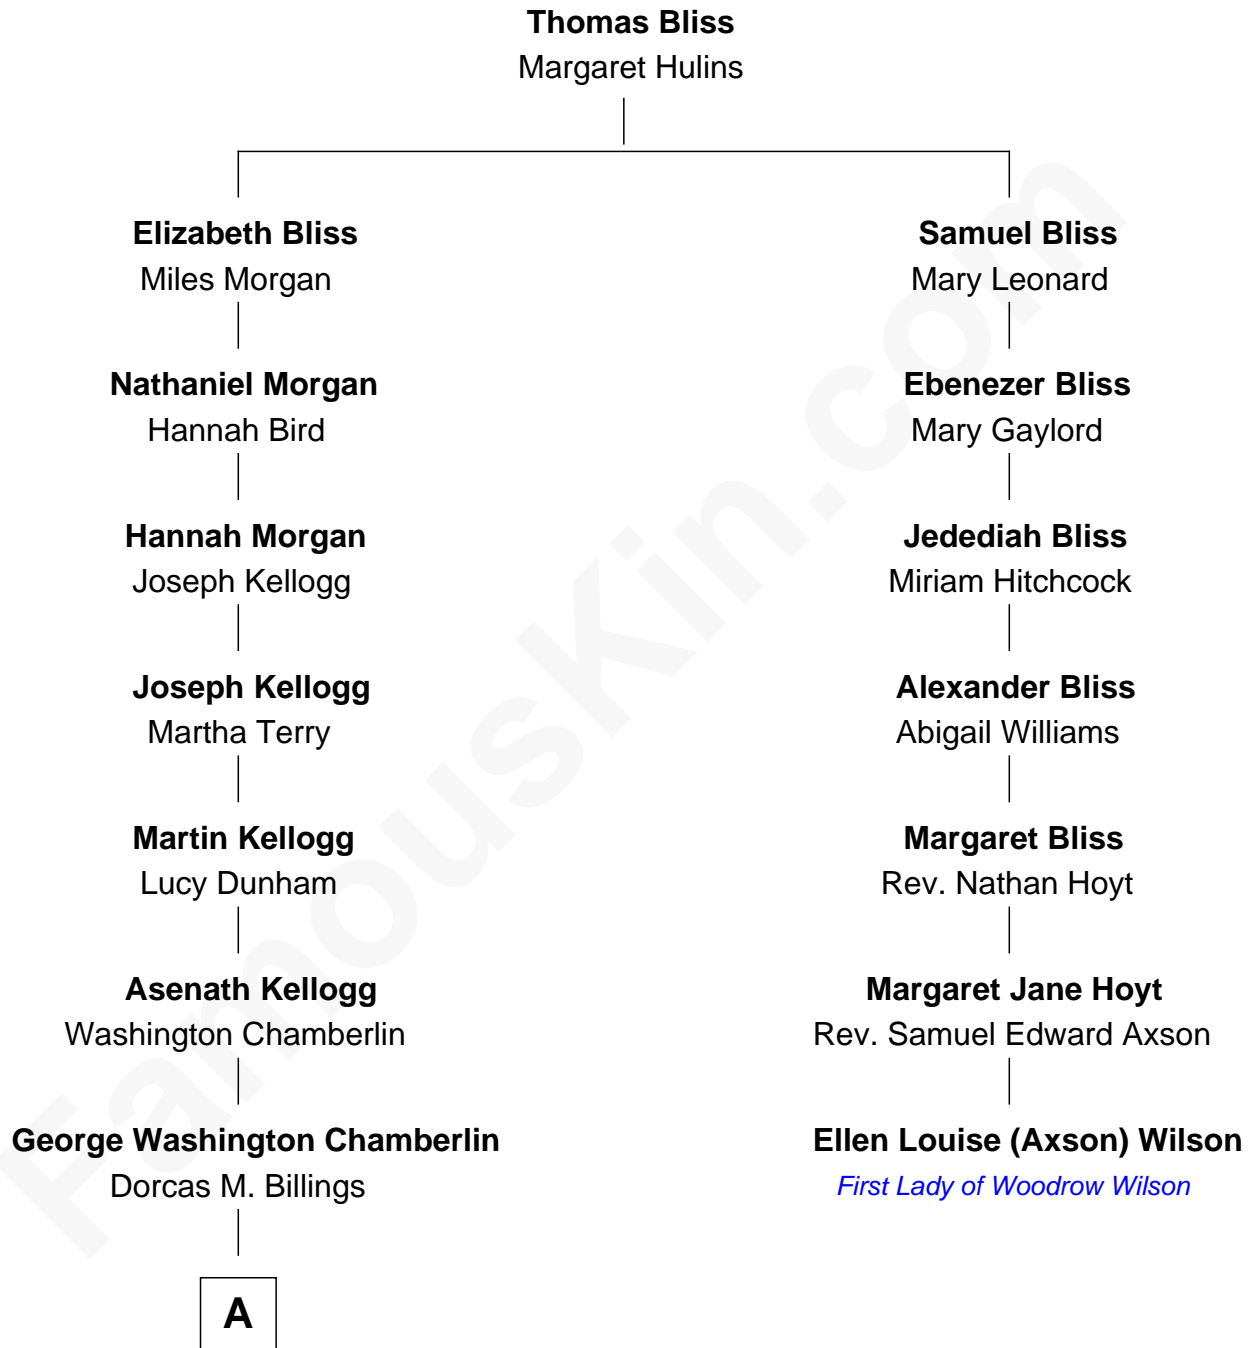

FamousKin.com

Relationship Chart of

Shannon Woodward

TV and Movie Actress

6th cousin 6 times removed of

Ellen Louise (Axson) Wilson

First Lady of President Woodrow Wilson

A

—
Emma Dorcas Chamberlin

James Benton Woodward

—
Willis Benton Woodward

Friedericke M. Steuer

—
Roy Colefax Woodward

Edna Mary Doty

—
Gary Allen Woodward

Norma Corrine Swedlund

—
Steven Gary Woodward

Kathleen Andrea West

—
Shannon Woodward

TV and Movie Actress