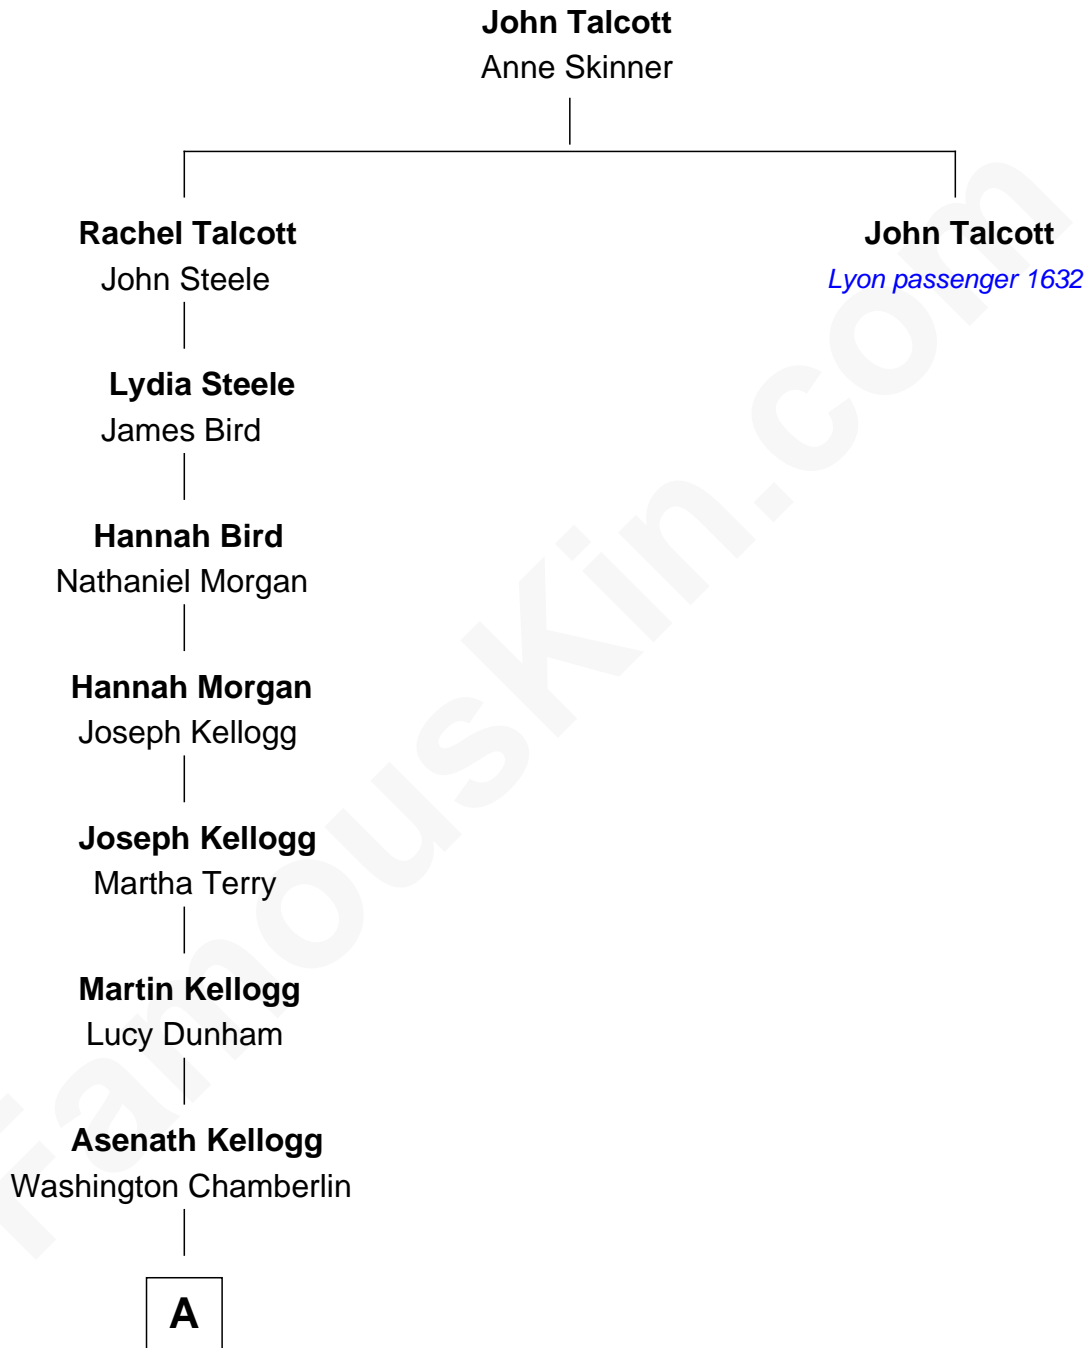

FamousKin.com Relationship Chart of

Shannon Woodward

TV and Movie Actress

11th great-grandniece of

John Talcott

(c1594 - c1659/60) Lyon passenger 1632

A

George Washington Chamberlin

Norma Corrine Swedlund

Steven Gary Woodward

Kathleen Andrea West

Shannon Woodward

TV and Movie Actress