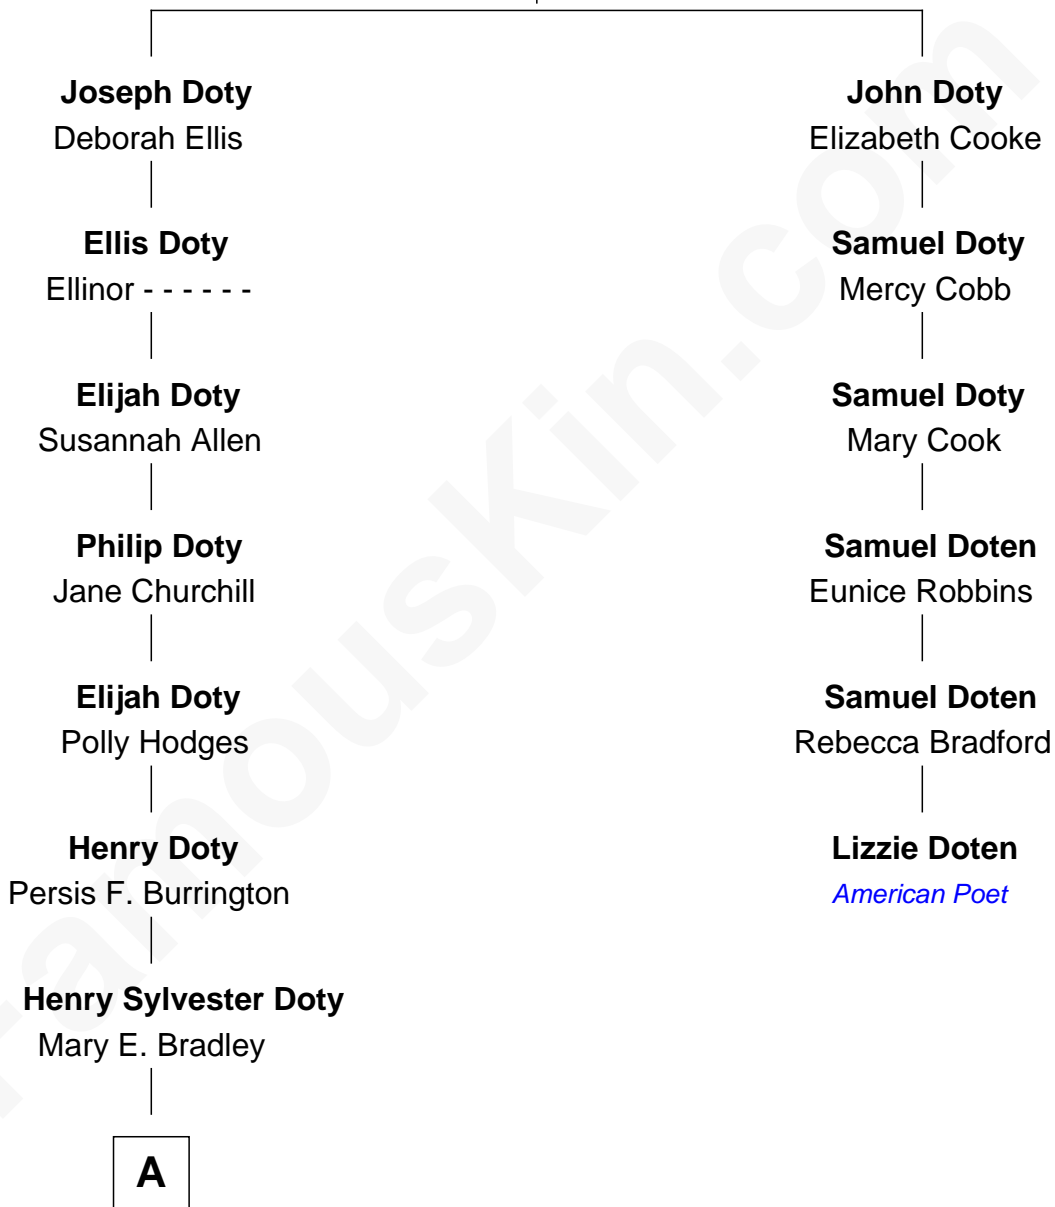

FamousKin.com
Relationship Chart of
Shannon Woodward
TV and Movie Actress

5th cousin 6 times removed of

Lizzie Doten
American Poet

Edward Doty
 Faith Clarke

A

—
Barto Evelyn Doty
Katie Emily Frederick

—
Edna Mary Doty
Roy Colefax Woodward

—
Gary Allen Woodward
Norma Corrine Swedlund

—
Steven Gary Woodward
Kathleen Andrea West

—
Shannon Woodward
TV and Movie Actress

FamousKin.com