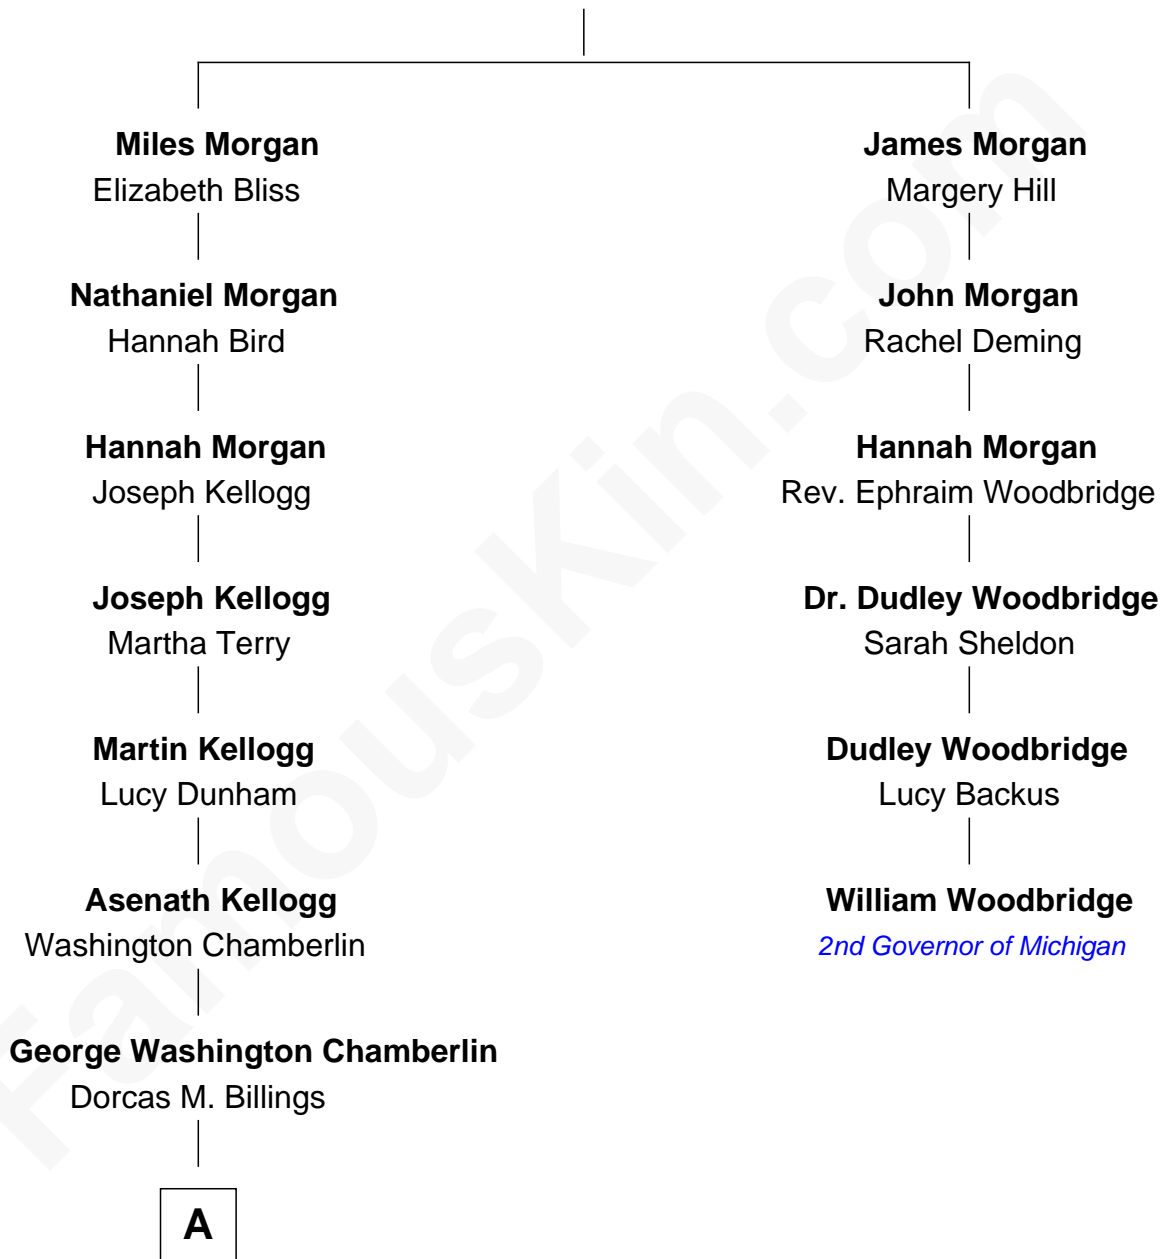

FamousKin.com Relationship Chart of

Shannon Woodward

TV and Movie Actress

5th cousin 7 times removed of

William Woodbridge

2nd Governor of Michigan

William Morgan

A

—
Emma Dorcas Chamberlin

James Benton Woodward

—
Willis Benton Woodward

Friedericke M. Steuer

—
Roy Colefax Woodward

Edna Mary Doty

—
Gary Allen Woodward

Norma Corrine Swedlund

—
Steven Gary Woodward

Kathleen Andrea West

—
Shannon Woodward

TV and Movie Actress