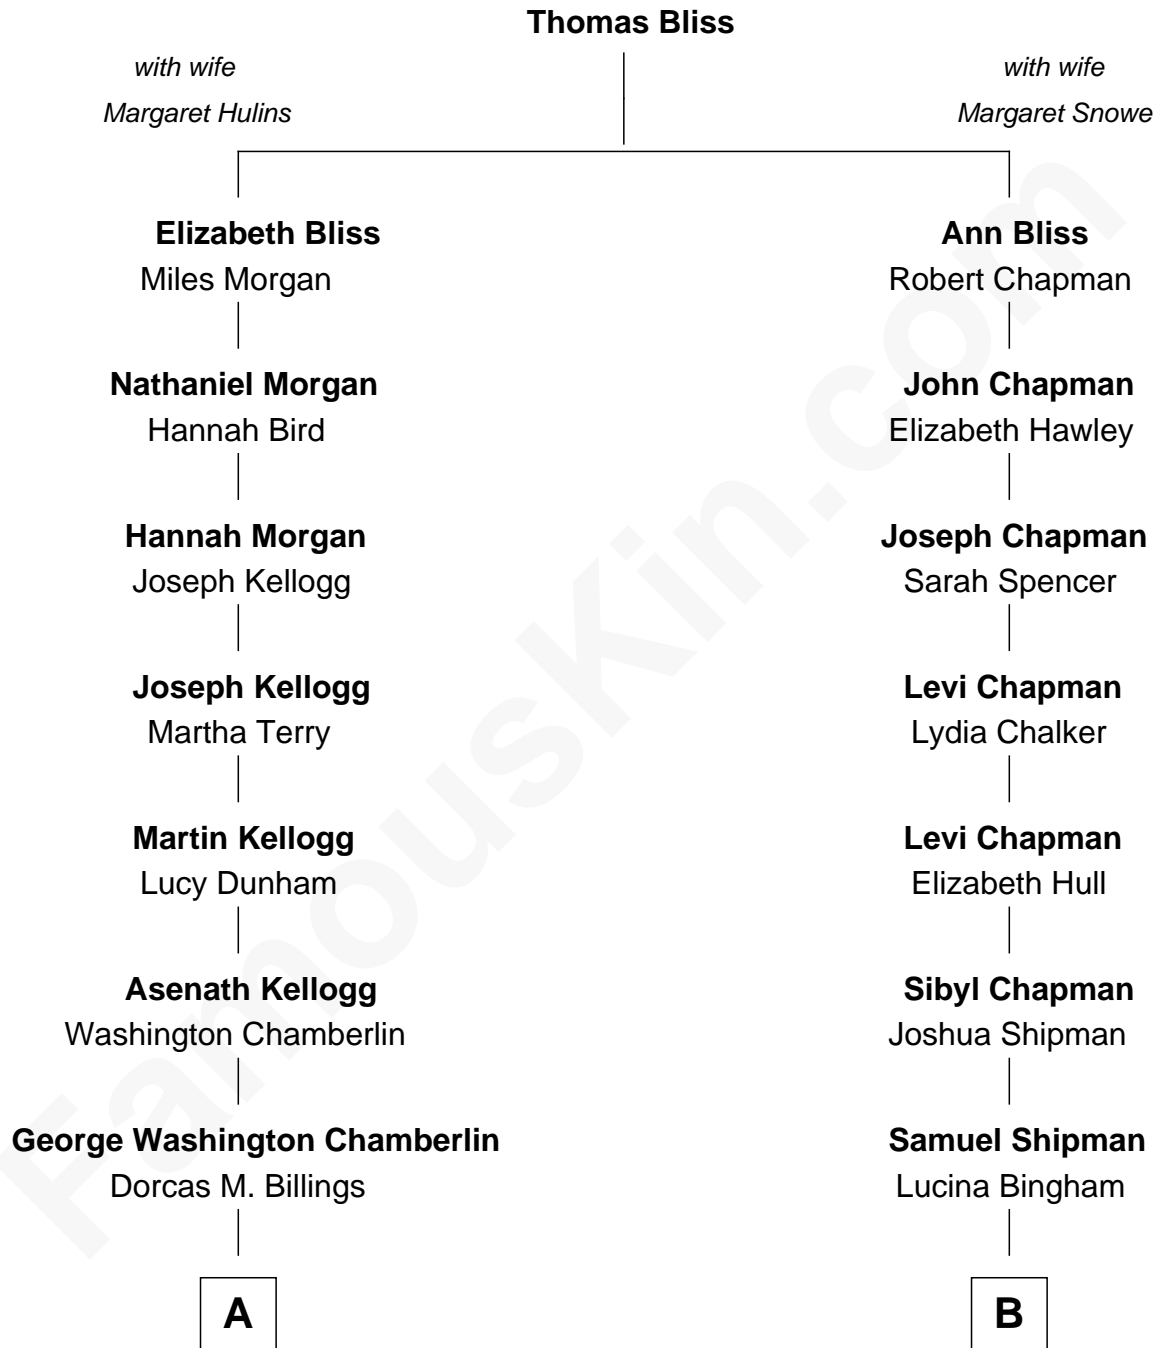

FamousKin.com
Relationship Chart of
Shannon Woodward
TV and Movie Actress

10th cousin 2 times removed of
Dewey F. Bartlett
19th Governor of Oklahoma

A

Emma Dorcas Chamberlin

James Benton Woodward

Willis Benton Woodward

Friedericke M. Steuer

Roy Colefax Woodward

Edna Mary Doty

Gary Allen Woodward

Norma Corrine Swedlund

Steven Gary Woodward

Kathleen Andrea West

Shannon Woodward