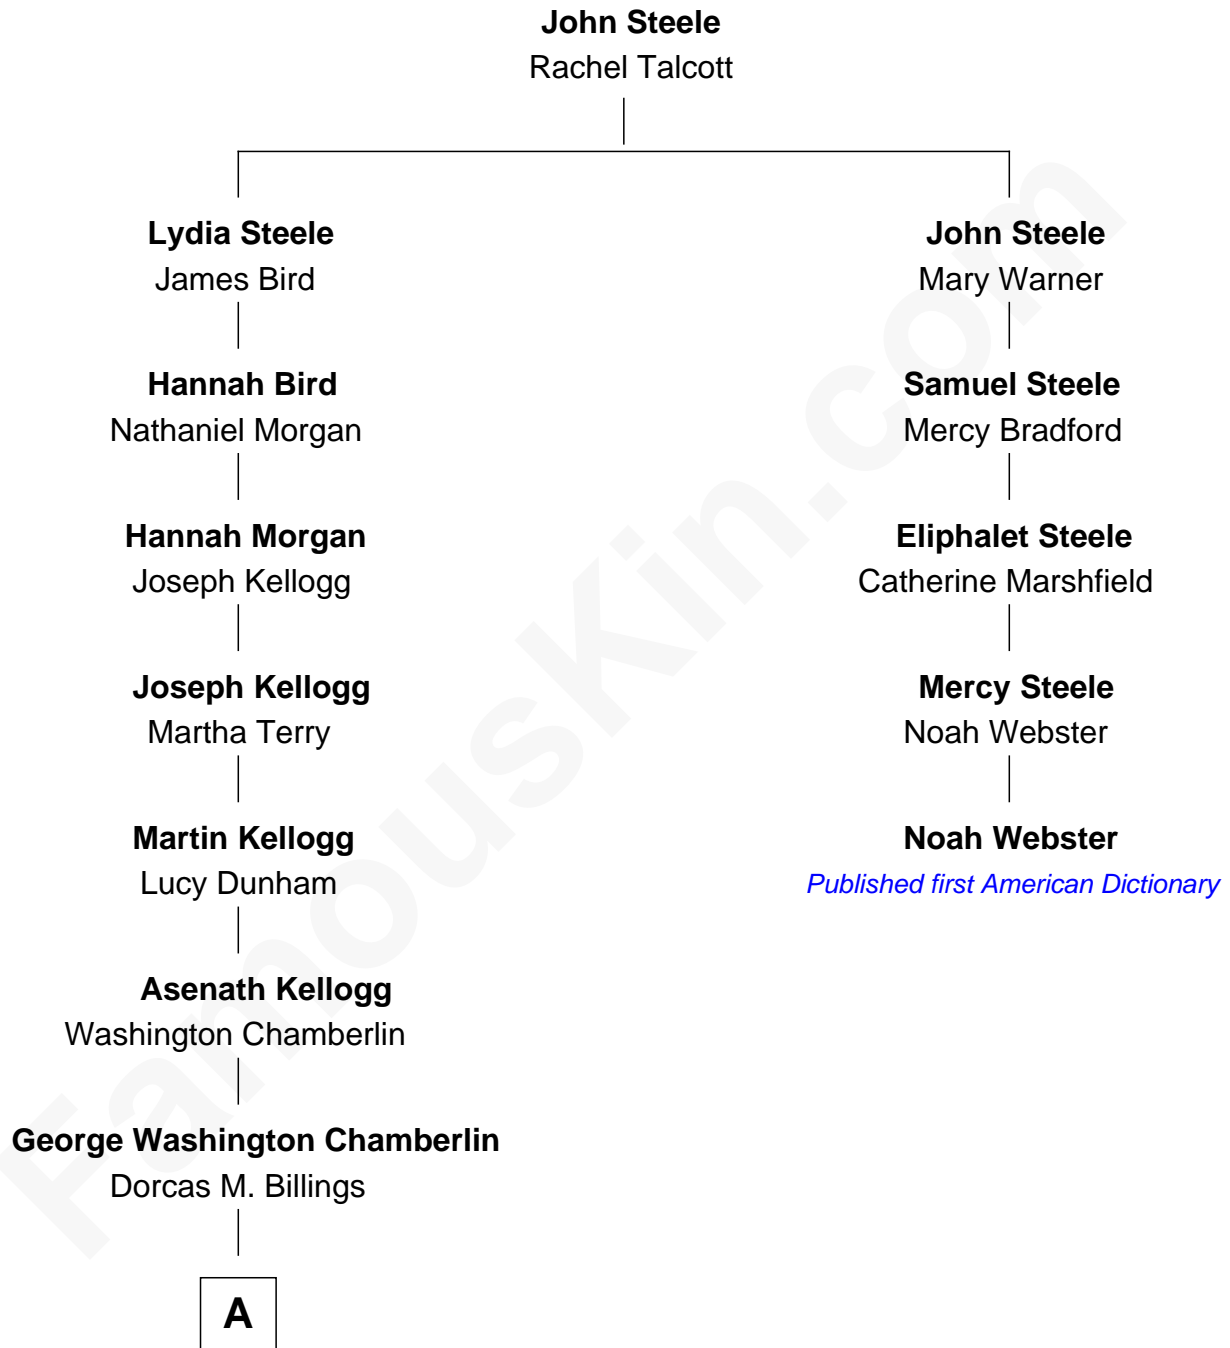

FamousKin.com

Relationship Chart of

Shannon Woodward

TV and Movie Actress

4th cousin 8 times removed of

Noah Webster

Published first American Dictionary

A

—
Emma Dorcas Chamberlin

James Benton Woodward

—
Willis Benton Woodward

Friedericke M. Steuer

—
Roy Colefax Woodward

Edna Mary Doty

—
Gary Allen Woodward

Norma Corrine Swedlund

—
Steven Gary Woodward

Kathleen Andrea West

—
Shannon Woodward

TV and Movie Actress