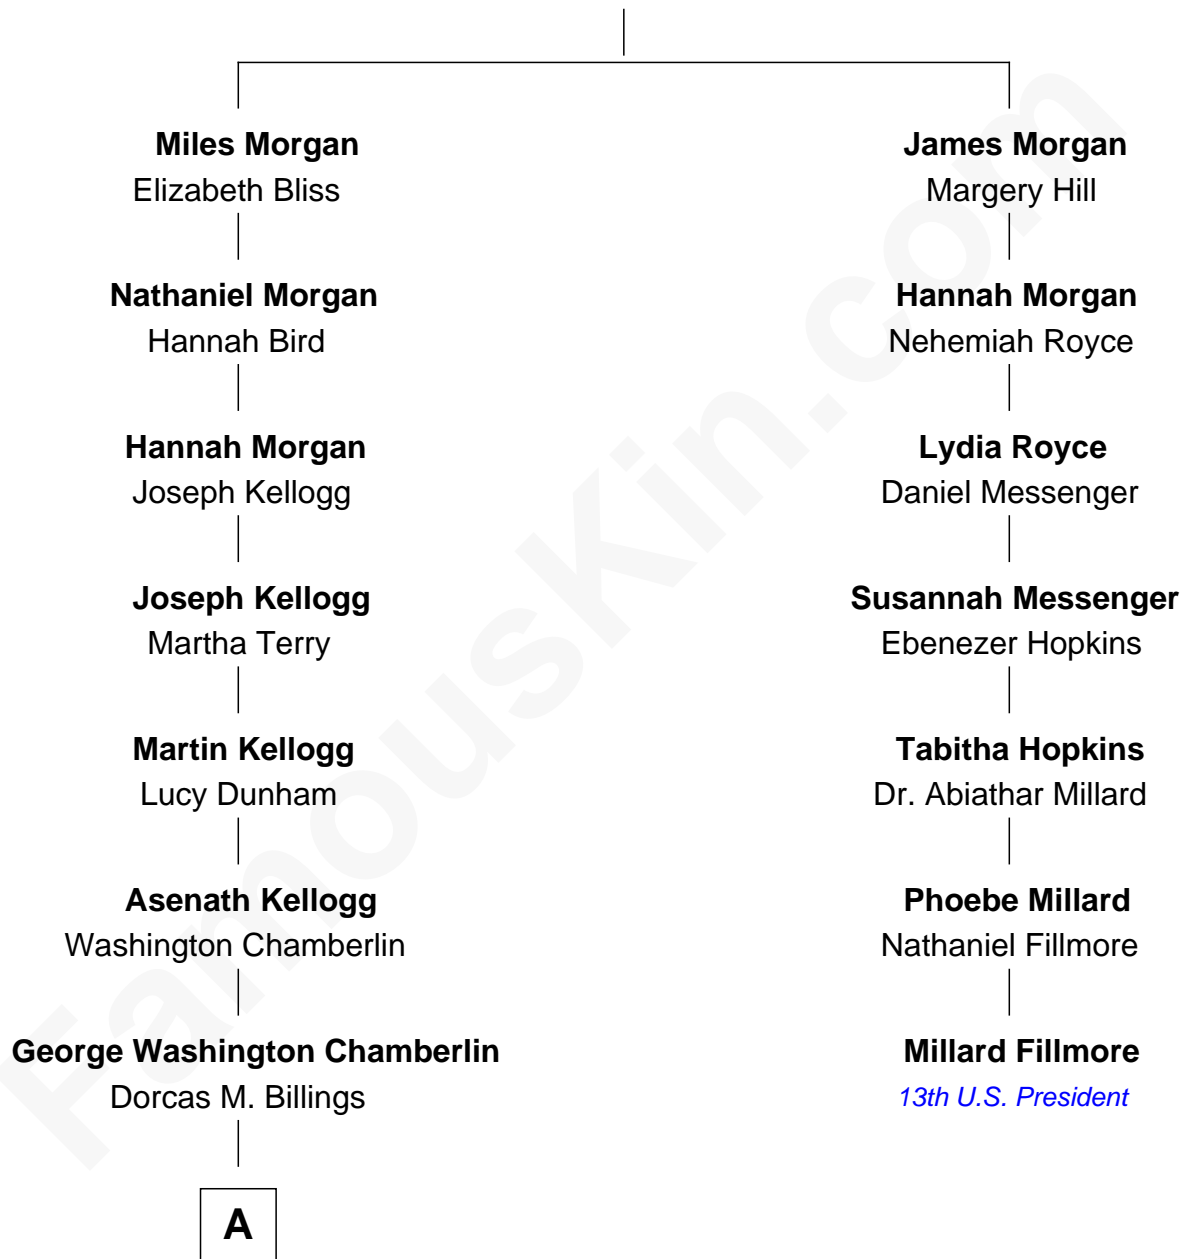

**FamousKin.com**  
**Relationship Chart of**  
**Shannon Woodward**  
*TV and Movie Actress*

6th cousin 6 times removed of

**Millard Fillmore**  
*13th U.S. President*

**William Morgan**

-----

**A**

—  
**Emma Dorcas Chamberlin**

James Benton Woodward

—  
**Willis Benton Woodward**

Friedericke M. Steuer

—  
**Roy Colefax Woodward**

Edna Mary Doty

—  
**Gary Allen Woodward**

Norma Corrine Swedlund

—  
**Steven Gary Woodward**

Kathleen Andrea West

—  
**Shannon Woodward**

*TV and Movie Actress*