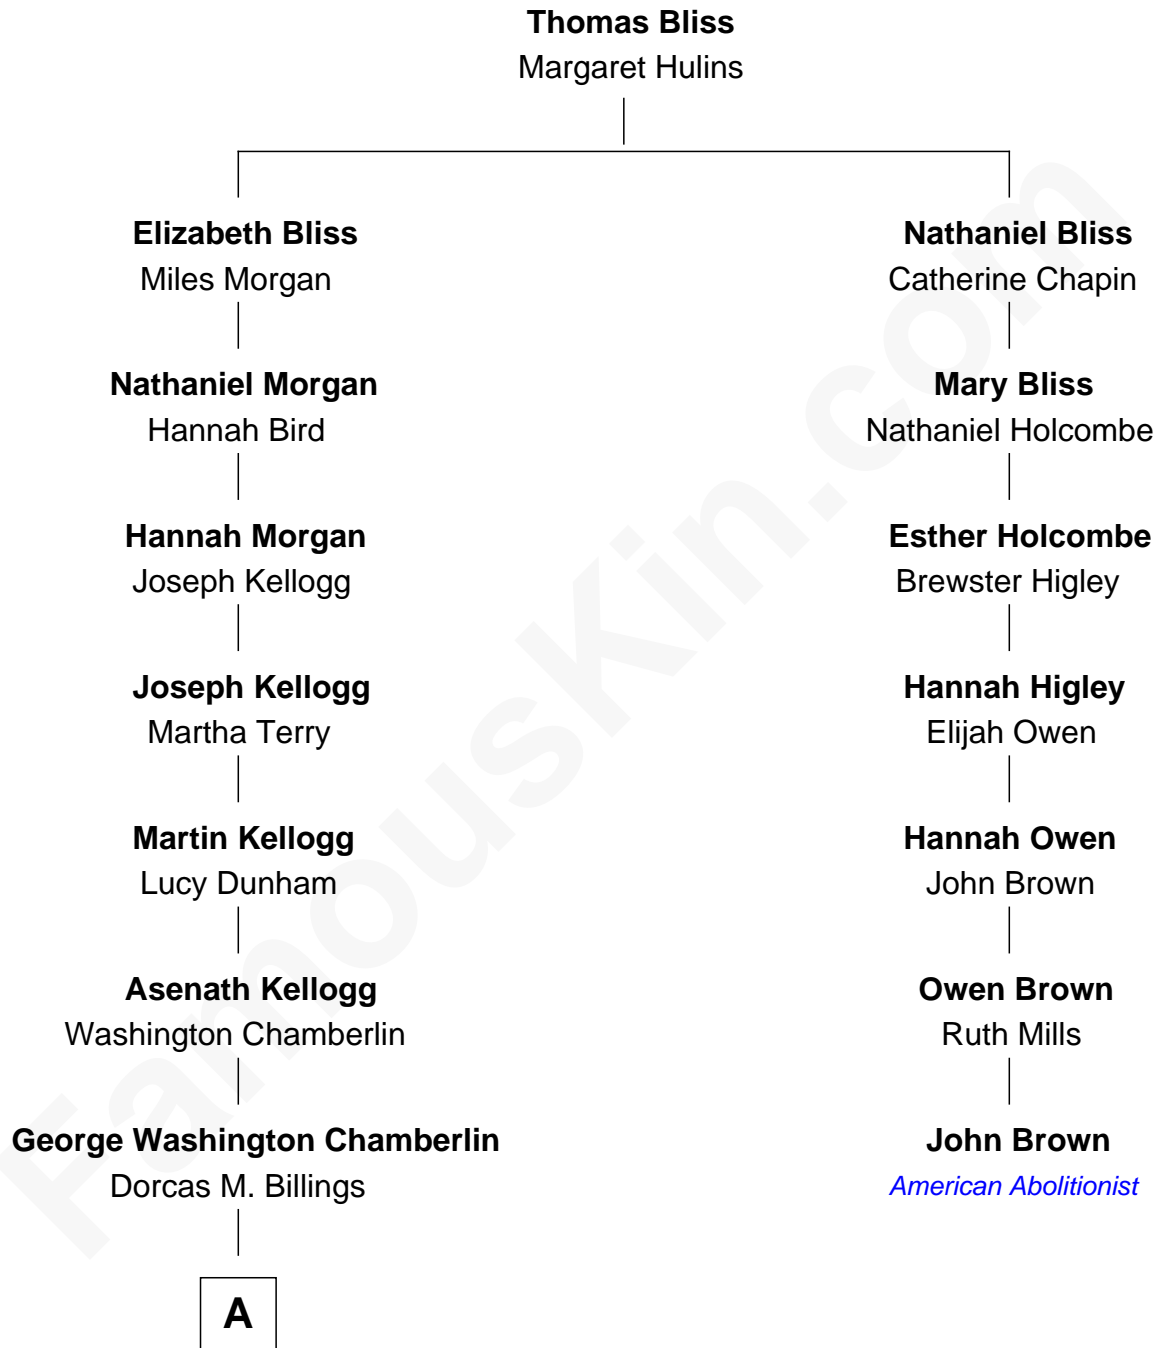

**FamousKin.com**  
**Relationship Chart of**  
**Shannon Woodward**  
*TV and Movie Actress*

6th cousin 6 times removed of

**John Brown**  
*American Abolitionist*

**A**

—  
**Emma Dorcas Chamberlin**

James Benton Woodward

—  
**Willis Benton Woodward**

Friedericke M. Steuer

—  
**Roy Colefax Woodward**

Edna Mary Doty

—  
**Gary Allen Woodward**

Norma Corrine Swedlund

—  
**Steven Gary Woodward**

Kathleen Andrea West

—  
**Shannon Woodward**

*TV and Movie Actress*