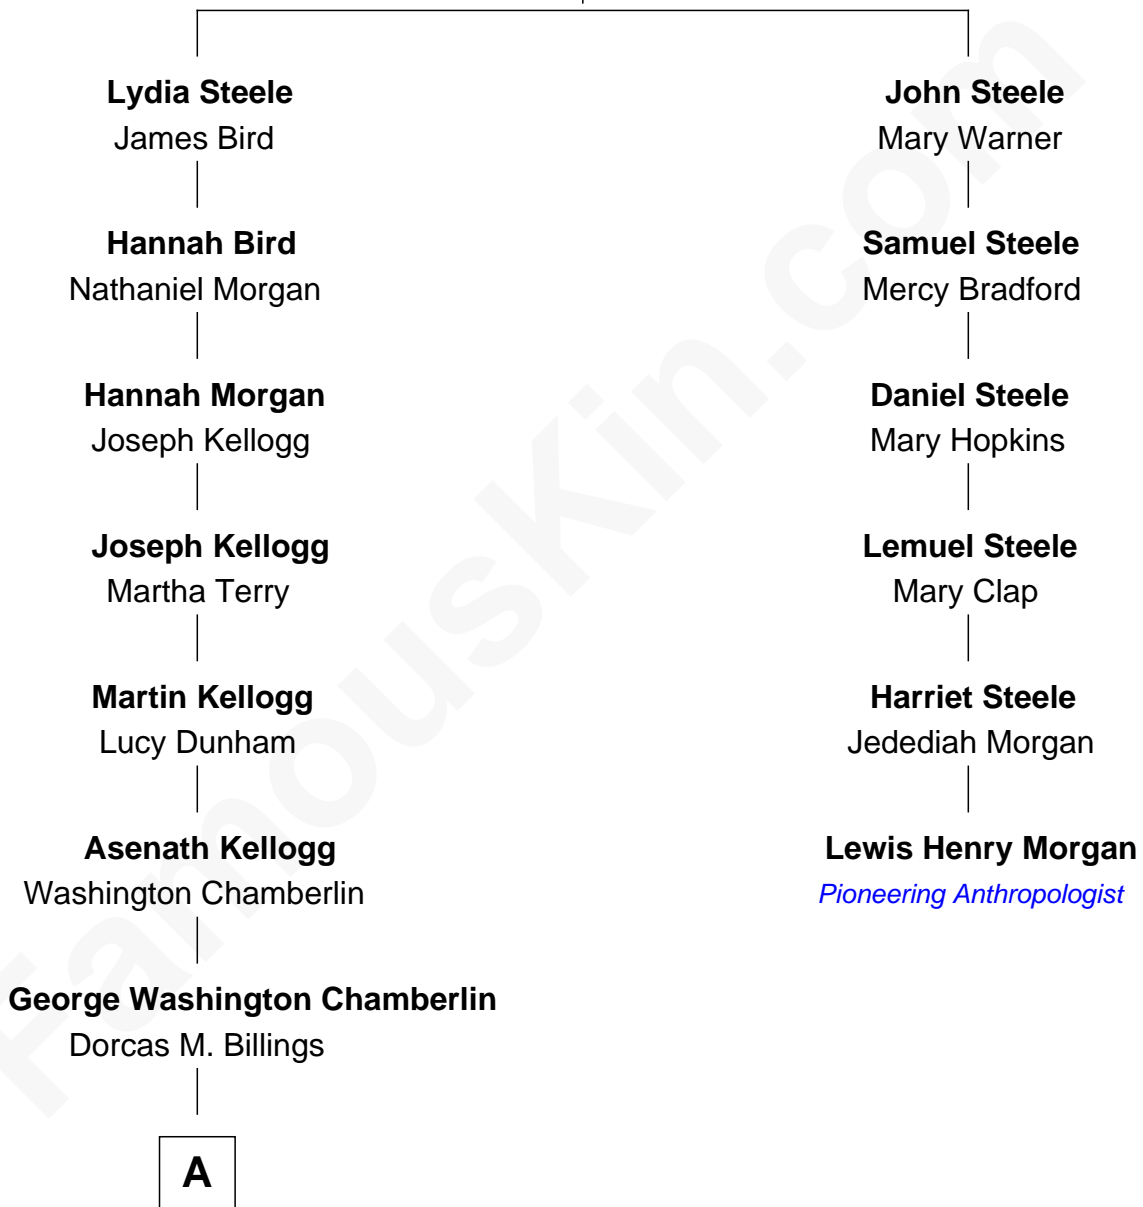

FamousKin.com Relationship Chart of

Shannon Woodward

TV and Movie Actress

5th cousin 7 times removed of

Lewis Henry Morgan

Pioneering Anthropologist

John Steele
Rachel Talcott

A

—
Emma Dorcas Chamberlin

James Benton Woodward

—
Willis Benton Woodward

Friedericke M. Steuer

—
Roy Colefax Woodward

Edna Mary Doty

—
Gary Allen Woodward

Norma Corrine Swedlund

—
Steven Gary Woodward

Kathleen Andrea West

—
Shannon Woodward

TV and Movie Actress