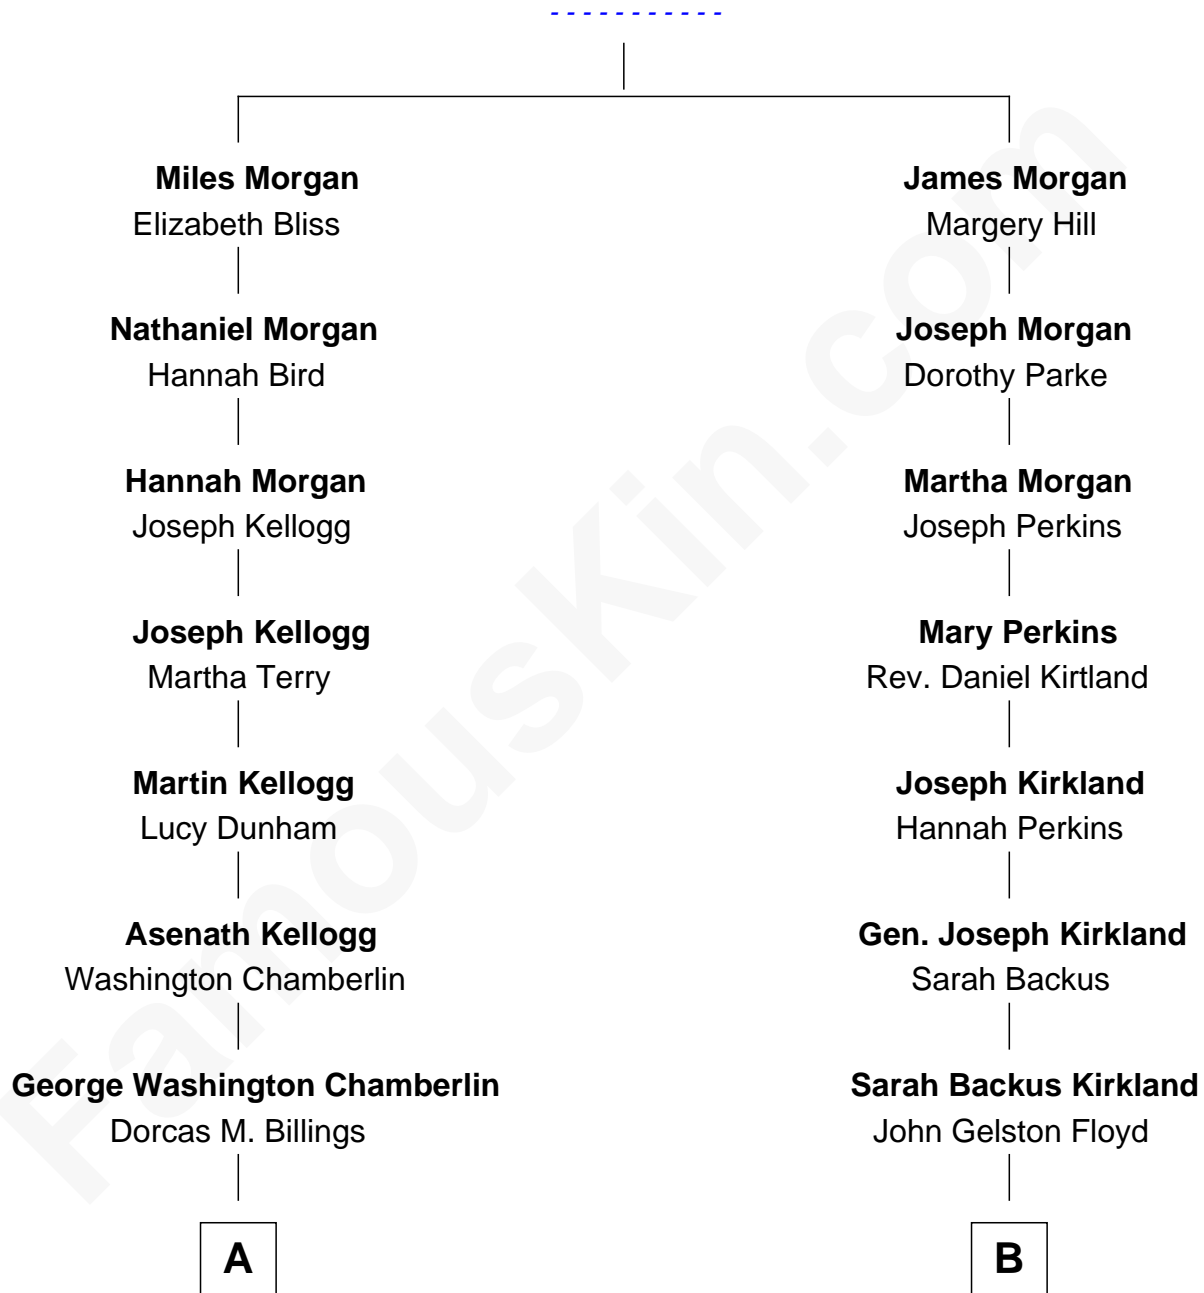

FamousKin.com
Relationship Chart of
Shannon Woodward
TV and Movie Actress

10th cousin 2 times removed of
Bill Weld
68th Governor of Massachusetts

William Morgan

A

Emma Dorcas Chamberlin

James Benton Woodward

Willis Benton Woodward

Friedericke M. Steuer

Roy Colefax Woodward

Edna Mary Doty

Gary Allen Woodward

Norma Corrine Swedlund

Steven Gary Woodward

Kathleen Andrea West

Shannon Woodward

TV and Movie Actress

B

John Gelston Floyd

Julia Floyd DuBois

Cornelia DuBois Floyd

John Treadwell Nichols

Mary Blake Nichols