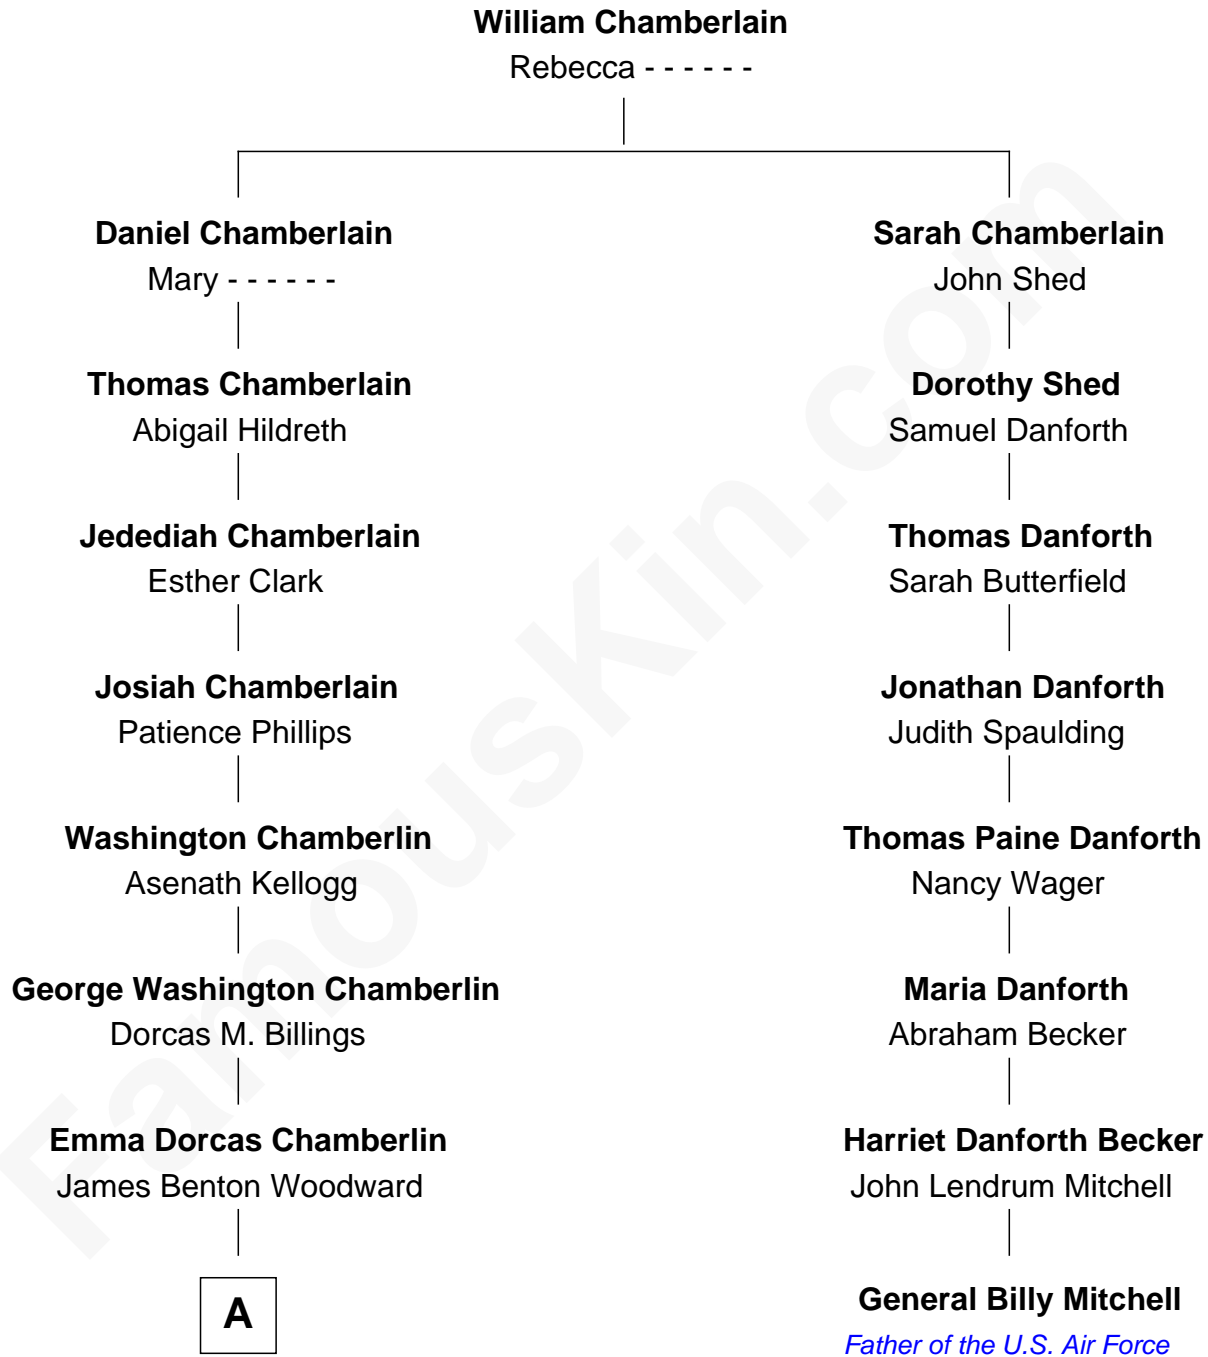

# FamousKin.com Relationship Chart of

**Shannon Woodward**

*TV and Movie Actress*

7th cousin 4 times removed of

**General Billy Mitchell**

*Father of the U.S. Air Force*

**A**

—  
**Willis Benton Woodward**

Friedericke M. Steuer

—  
**Roy Colefax Woodward**

Edna Mary Doty

—  
**Gary Allen Woodward**

Norma Corrine Swedlund

—  
**Steven Gary Woodward**

Kathleen Andrea West

—  
**Shannon Woodward**