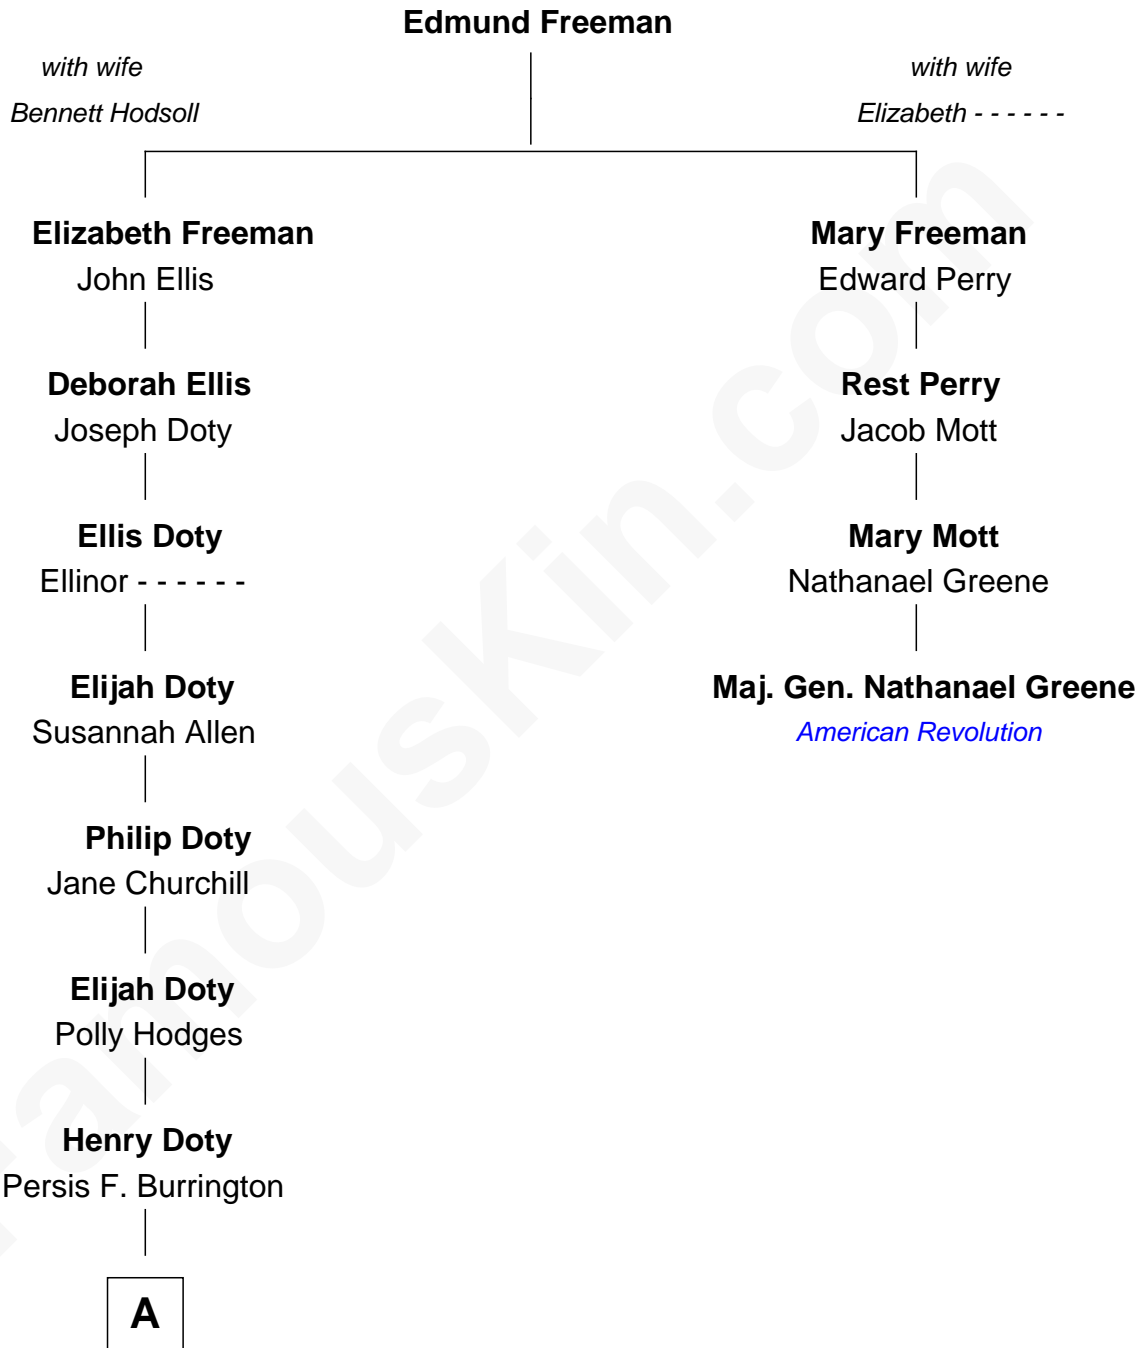

# FamousKin.com Relationship Chart of

**Shannon Woodward**

*TV and Movie Actress*

3rd cousin 9 times removed of

**Maj. Gen. Nathanael Greene**

*American Revolution*

**A**

Henry Sylvester Doty

Mary E. Bradley

Barto Evelyn Doty

Katie Emily Frederick

Edna Mary Doty

Roy Colefax Woodward

Gary Allen Woodward

Norma Corrine Swedlund

Steven Gary Woodward

Kathleen Andrea West

Shannon Woodward

*TV and Movie Actress*