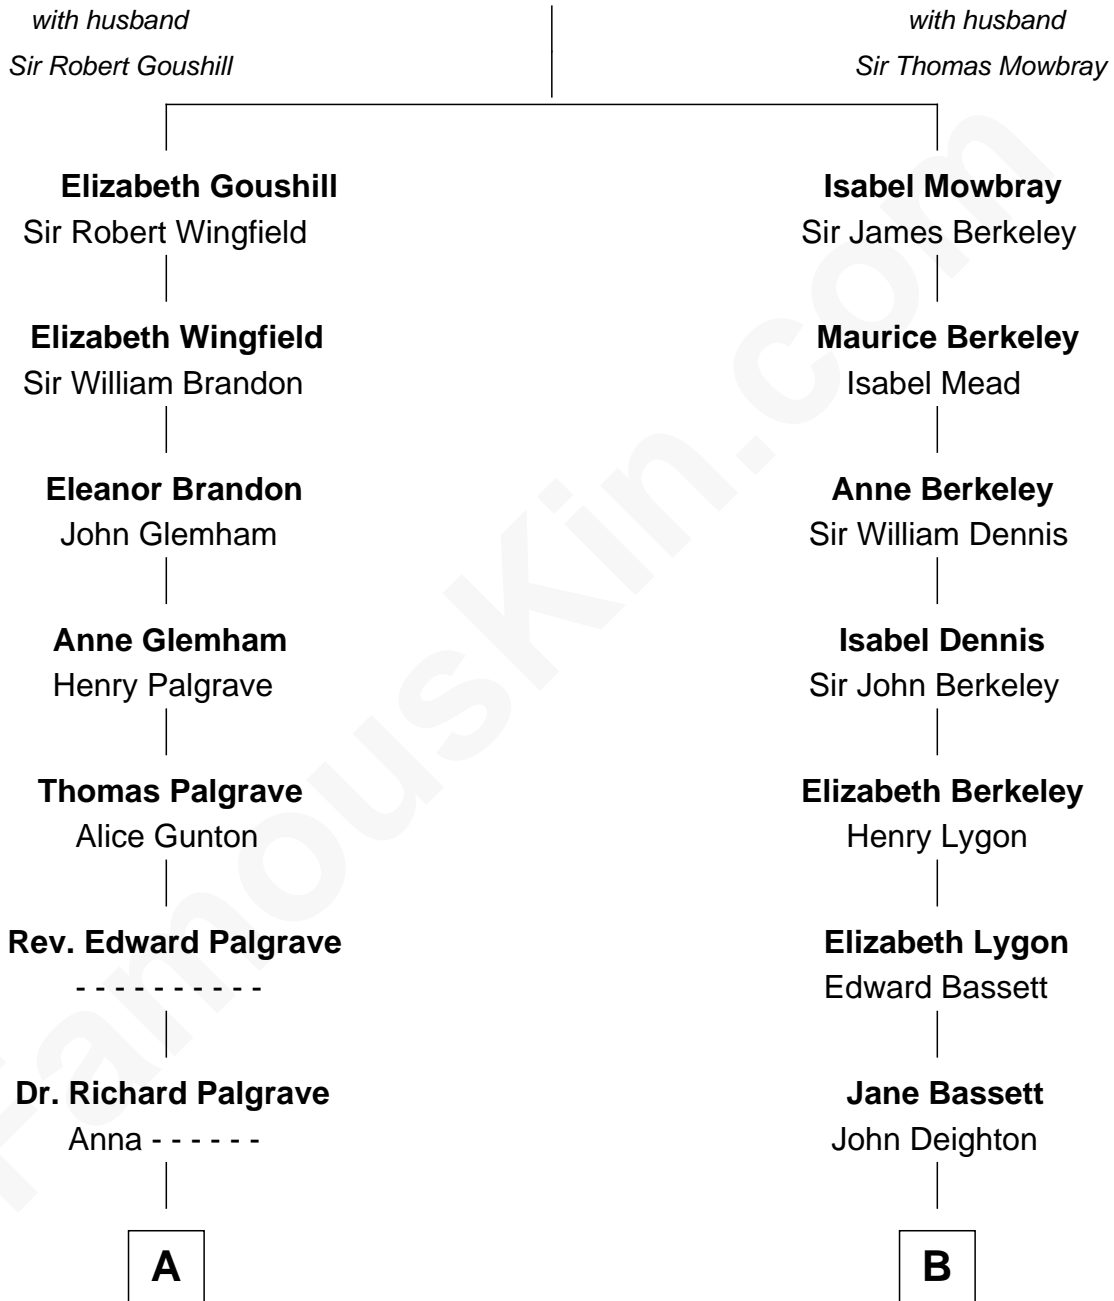

FamousKin.com Relationship Chart of

Paul Walker

TV and Movie Actor

18th cousin of

Geena Davis

Movie and TV Actress

Elizabeth Fitzalan

C

Paul W. Walker
Cheryl Ann Crabtree

Paul Walker
TV and Movie Actor

D

Lucille Martha Cook
William Frank Davis

Geena Davis
Movie and TV Actress

FamousKin.com