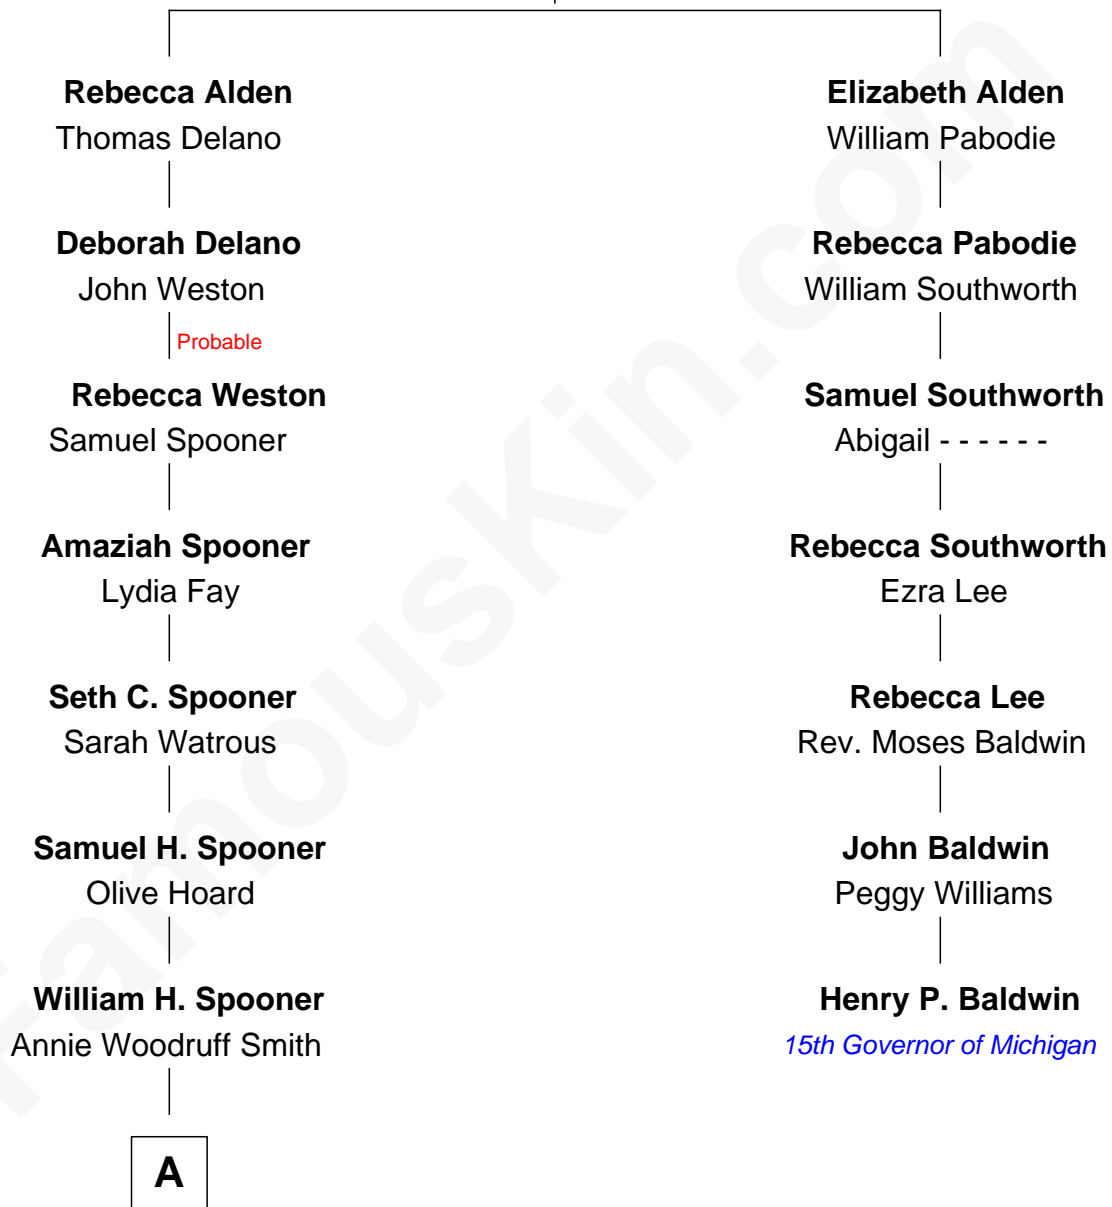

# FamousKin.com Relationship Chart of

**Paul Walker**

*TV and Movie Actor*

6th cousin 4 times removed of

**Henry P. Baldwin**

*15th Governor of Michigan*

**John Alden**  
Priscilla Mullins

**A**

—  
**Betsey Idell Spooner**

Elmer John Oefinger

—  
**June Vivian Oefinger**

Paul William Walker

—  
**Paul W. Walker**

Cheryl Ann Crabtree

—  
**Paul Walker**

*TV and Movie Actor*