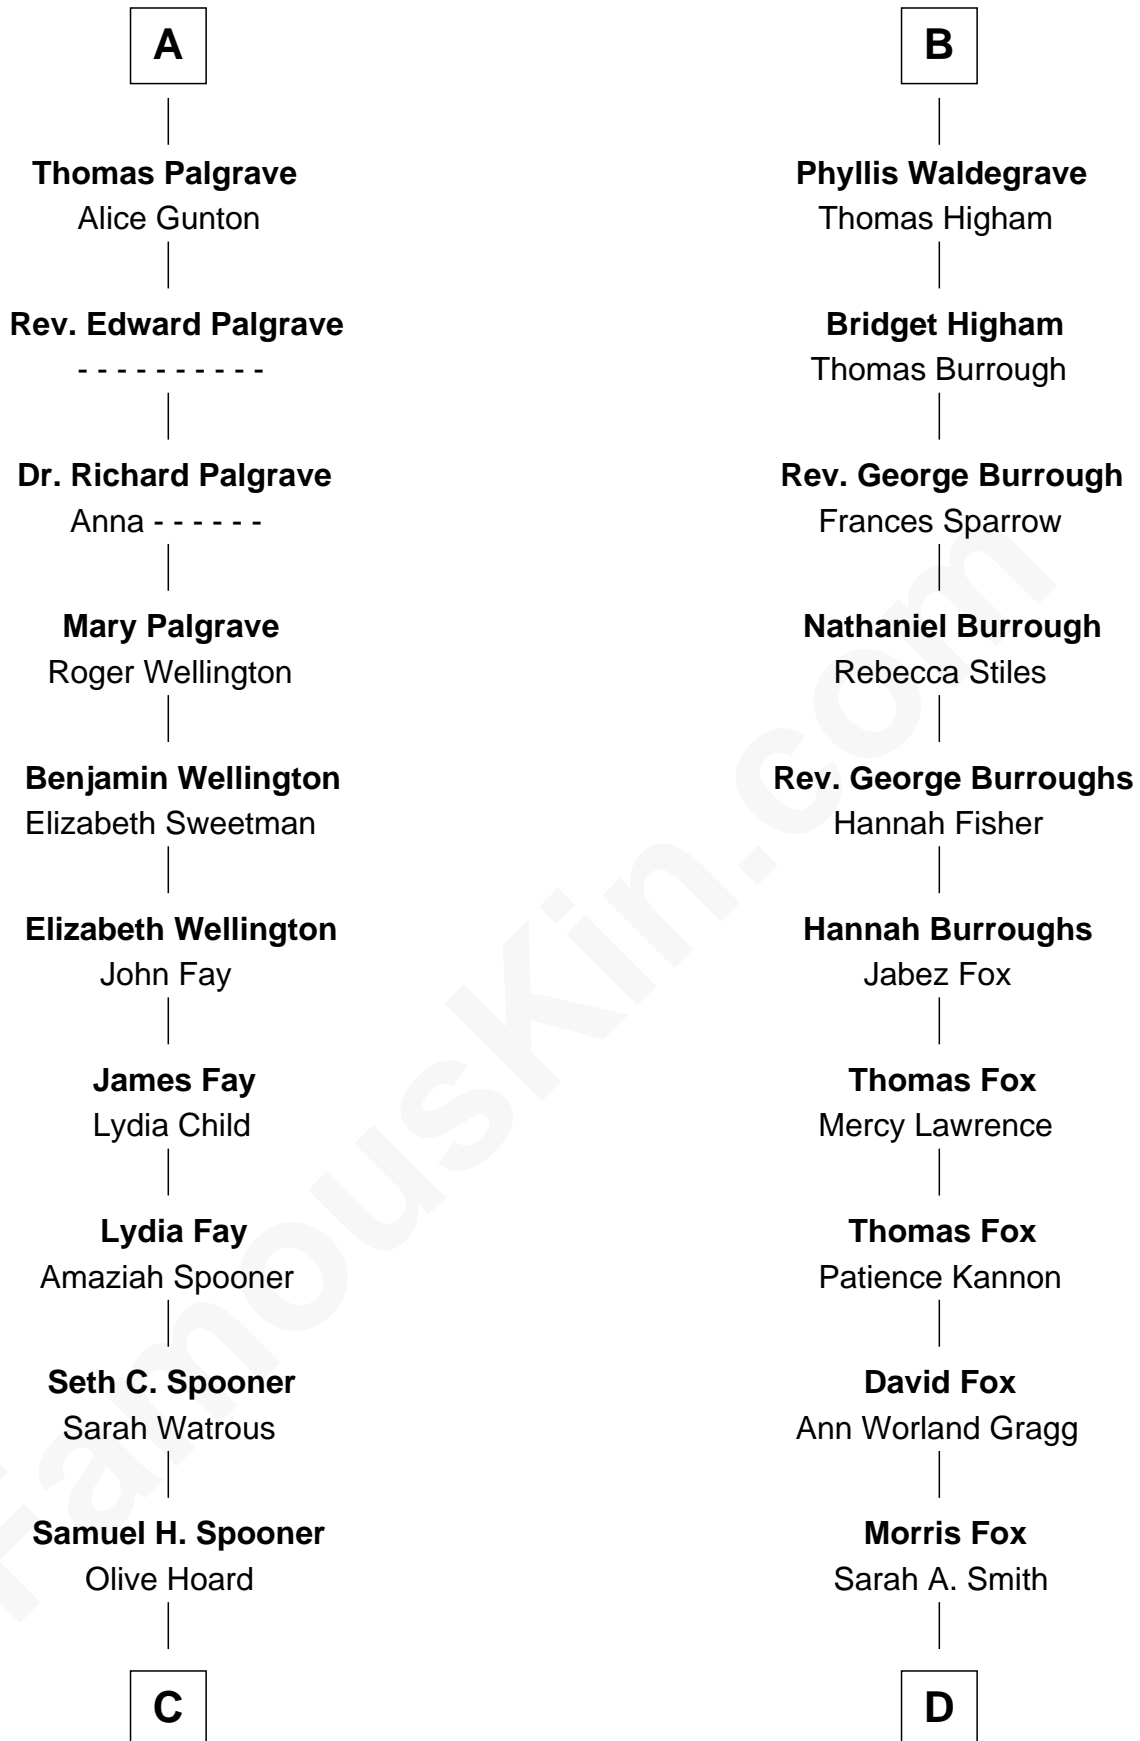

FamousKin.com Relationship Chart of

Paul Walker

TV and Movie Actor

20th cousin 1 time removed of

Bob Moore

Co-Founder, Bob's Red Mill

Bartholomew de Badlesmere

Margaret de Clare

Sir John de Tivetot

Sir Robert de Tivetot

Margaret Deincourt

Elizabeth de Tivetot

Sir Philip le Despencer

Margery Despencer

Sir Roger Wentworth

Henry Wentworth

Elizabeth Howard

Margery Wentworth

Sir William Waldegrave

George Waldegrave

Anne Drury

B

C

William H. Spooner
Annie Woodruff Smith

Betsey Idell Spooner
Elmer John Oefinger

June Vivian Oefinger
Paul William Walker

Paul W. Walker
Cheryl Ann Crabtree

Paul Walker
TV and Movie Actor

D

Violette Fox
Daniel Francis Learnard

Clinton Morris Learnard
Gertrude Maud Yost