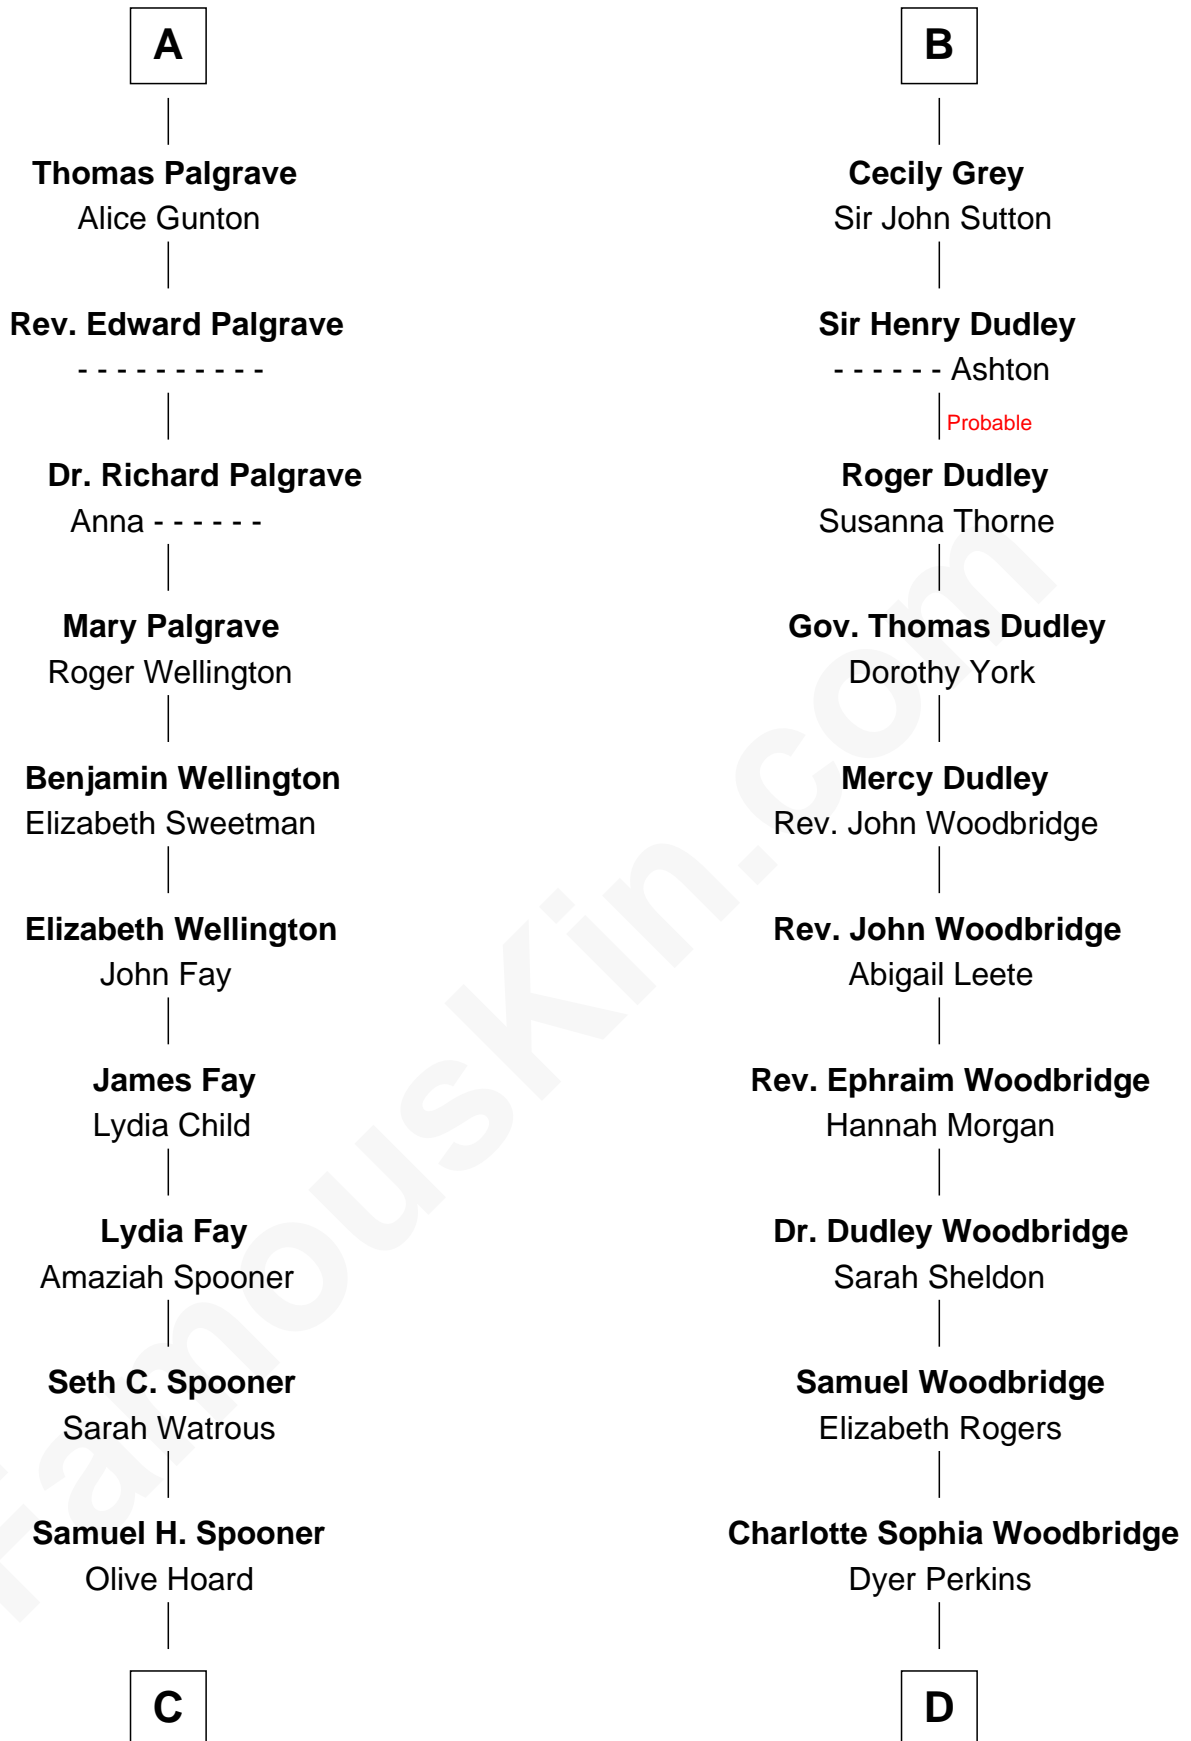

FamousKin.com Relationship Chart of

Paul Walker

TV and Movie Actor

20th cousin 1 time removed of

Humphrey Bogart

Movie Actor

Bartholomew de Badlesmere

Margaret de Clare

Elizabeth Harington

William Bonville

Katherine Neville

Cecily Bonville

Thomas Grey

B

C

William H. Spooner
Annie Woodruff Smith