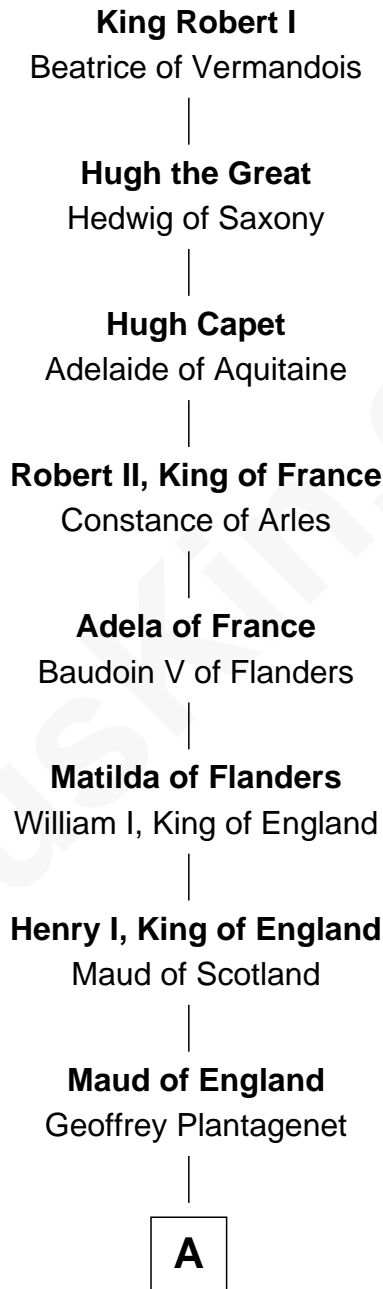

FamousKin.com Relationship Chart of

Paul Walker

TV and Movie Actor

32nd Great-grandson of

King Robert I

King of France

A

Henry II, King of England

Eleanor of Aquitaine

John, King of England

Isabelle of Angoulême

Henry III, King of England

Eleanor of Provence

Edmund Plantagenet

Blanche of Artois

Henry Plantagenet