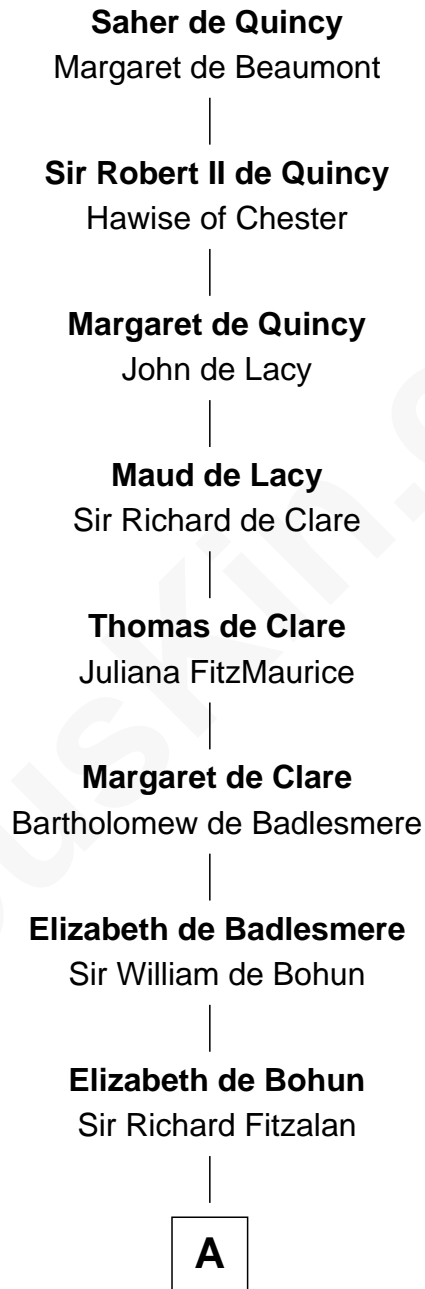

# FamousKin.com Relationship Chart of

**Paul Walker**

*TV and Movie Actor*

25th Great-grandson of

**Saher de Quincy**

*Magna Carta Surety*

**A**

**Elizabeth Fitzalan**  
Sir Robert Goushill

**Elizabeth Goushill**  
Sir Robert Wingfield

**Elizabeth Wingfield**  
Sir William Brandon

**Eleanor Brandon**  
John Glemham

**Anne Glemham**  
Henry Palgrave

**Thomas Palgrave**  
Alice Gunton

**Rev. Edward Palgrave**

-----

**Dr. Richard Palgrave**  
Anna - - - - -

**Mary Palgrave**  
Roger Wellington

**Benjamin Wellington**  
Elizabeth Sweetman

**B**

**B**

—  
**Elizabeth Wellington**

John Fay

—  
**James Fay**

Lydia Child

—  
**Lydia Fay**

Amaziah Spooner

—  
**Seth C. Spooner**

Sarah Watrous

—  
**Samuel H. Spooner**

Olive Hoard