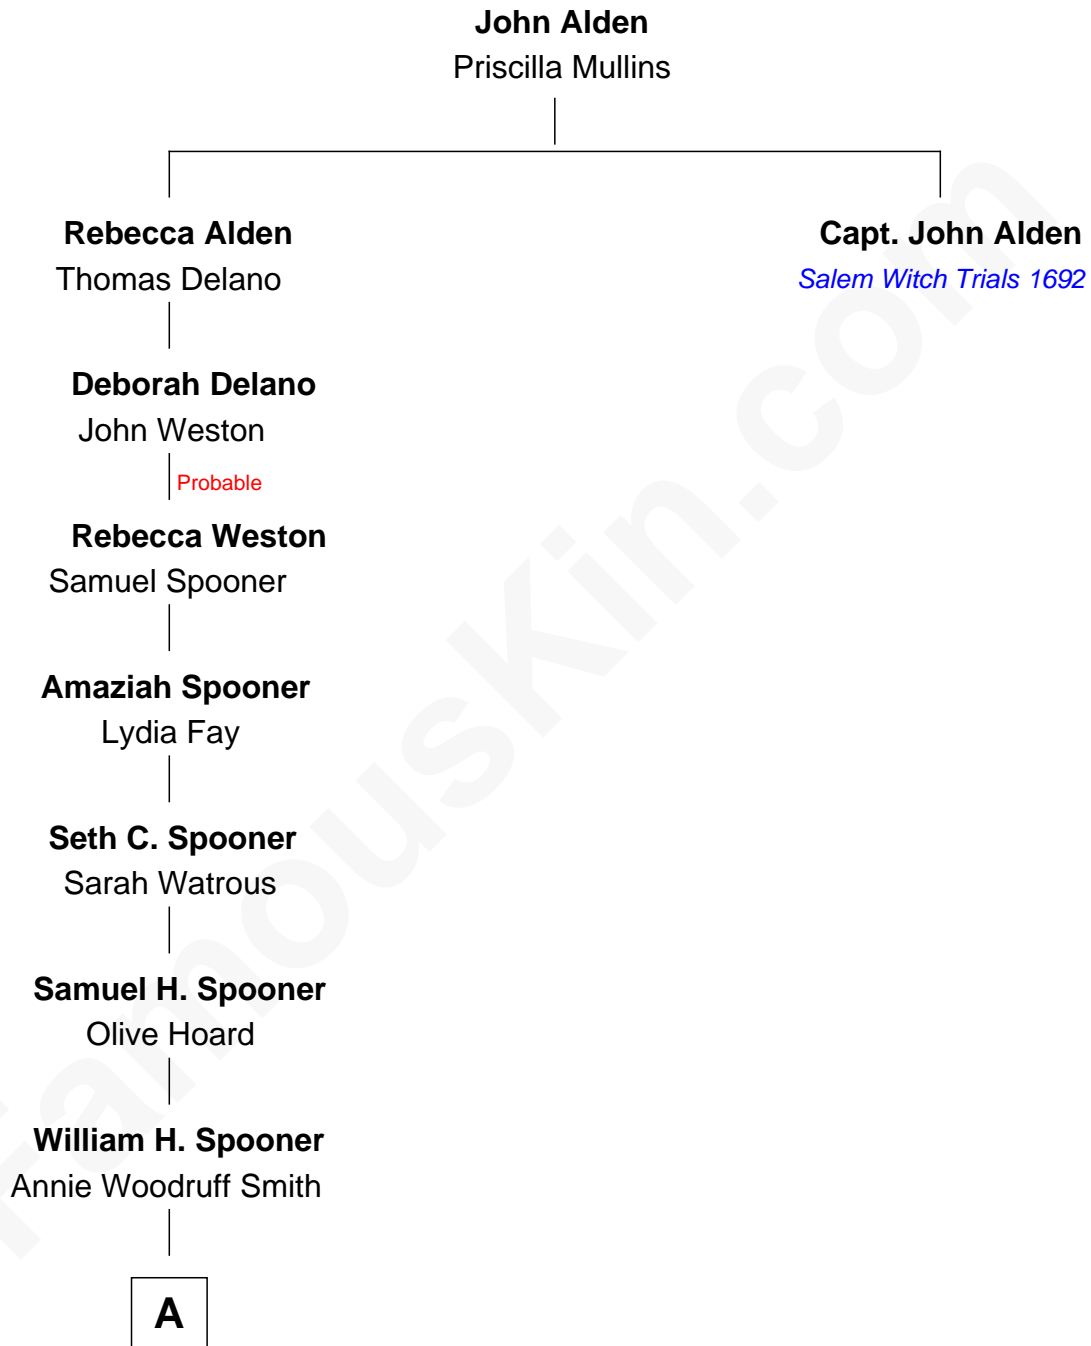

FamousKin.com Relationship Chart of

Paul Walker

TV and Movie Actor

8th great-grandnephew of

Capt. John Alden

Accused of Witchcraft, Salem 1692

A

—
Betsey Idell Spooner

Elmer John Oefinger

—
June Vivian Oefinger

Paul William Walker

—
Paul W. Walker

Cheryl Ann Crabtree

—
Paul Walker

TV and Movie Actor

FamousKin.com