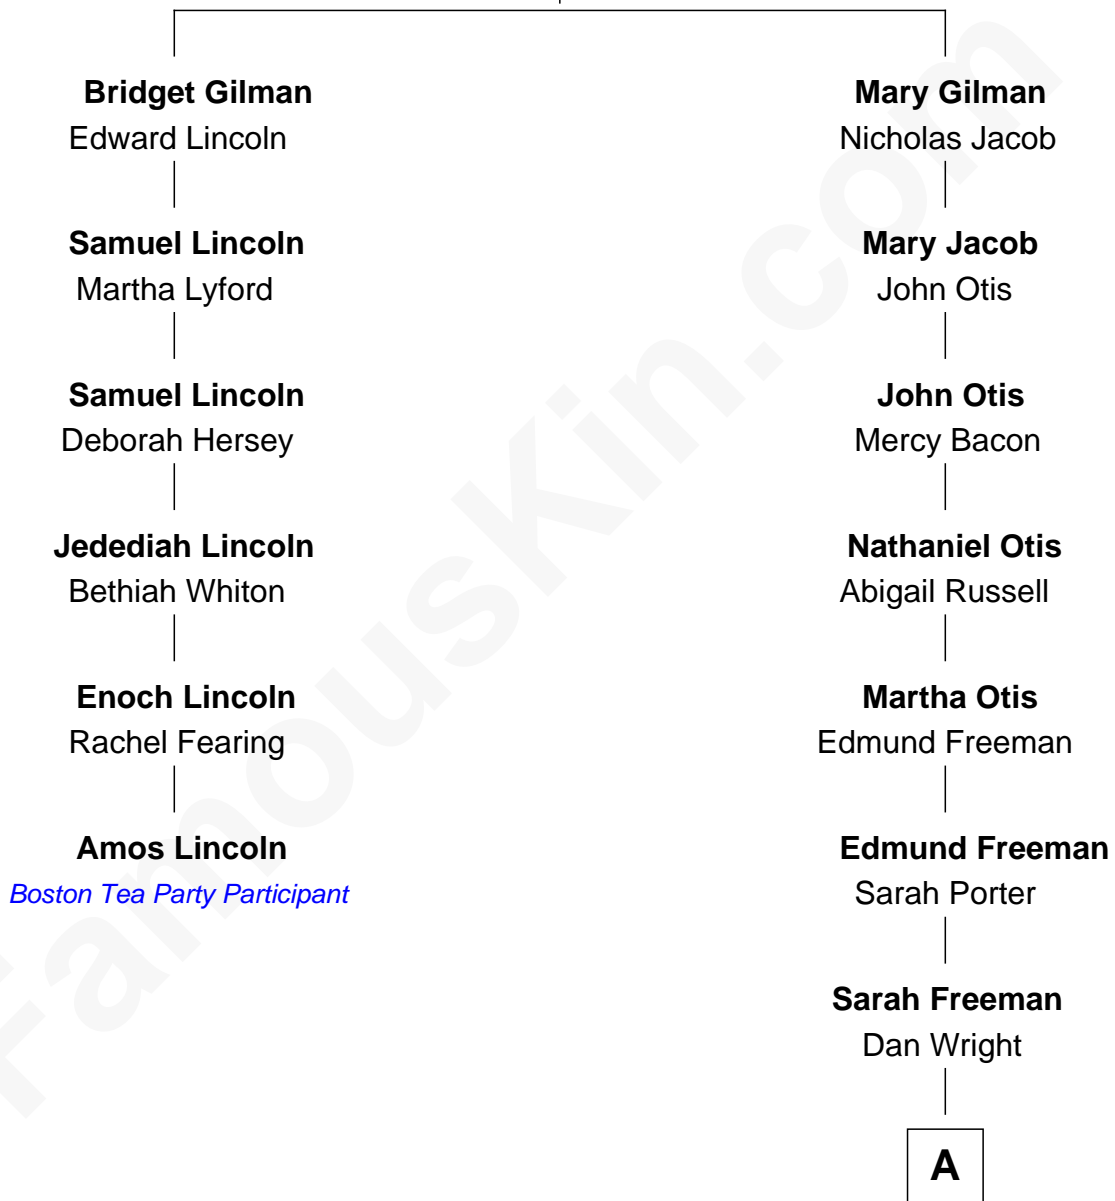

FamousKin.com Relationship Chart of

Amos Lincoln

Boston Tea Party Participant

5th cousin 4 times removed of

Orville Wright

Wright Brothers - Aviation Pioneer

Edward Gilman

A

Dan Wright
Catherine Reeder

Bishop Milton Wright
Susan Catherine Koerner

Orville Wright
Aviation Pioneer

FamousKin.com