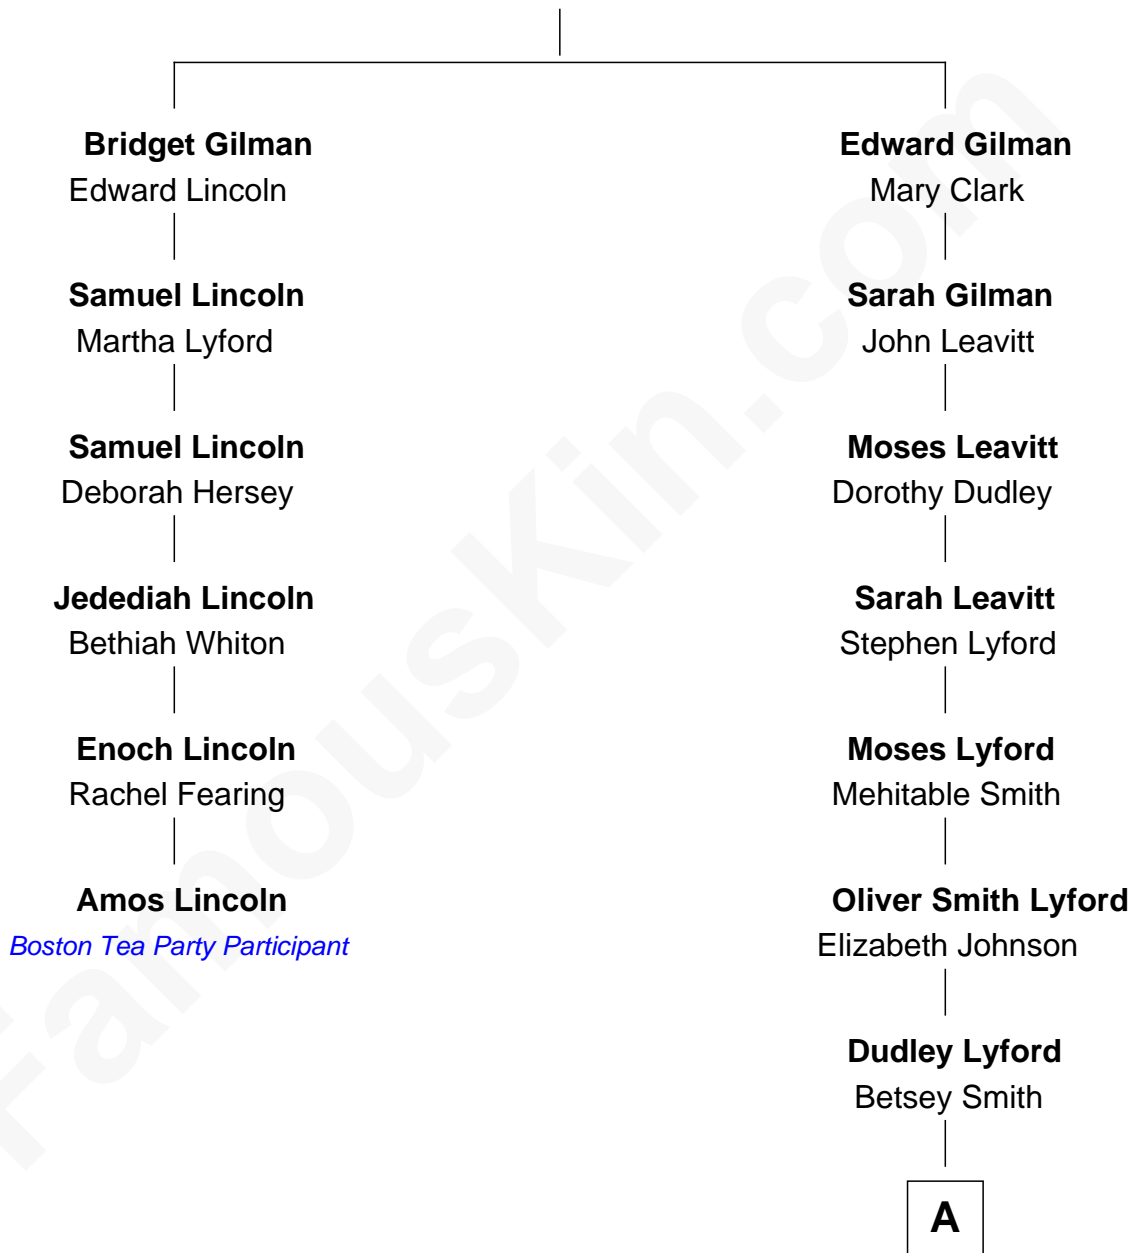

FamousKin.com Relationship Chart of

Amos Lincoln

Boston Tea Party Participant

5th cousin 3 times removed of

Milton Bradley

Founder, Milton Bradley Company

Edward Gilman

A

|
Fanny Lyford

Lewis Bradley

|
Milton Bradley

Founder, Milton Bradley Company

FamousKin.com